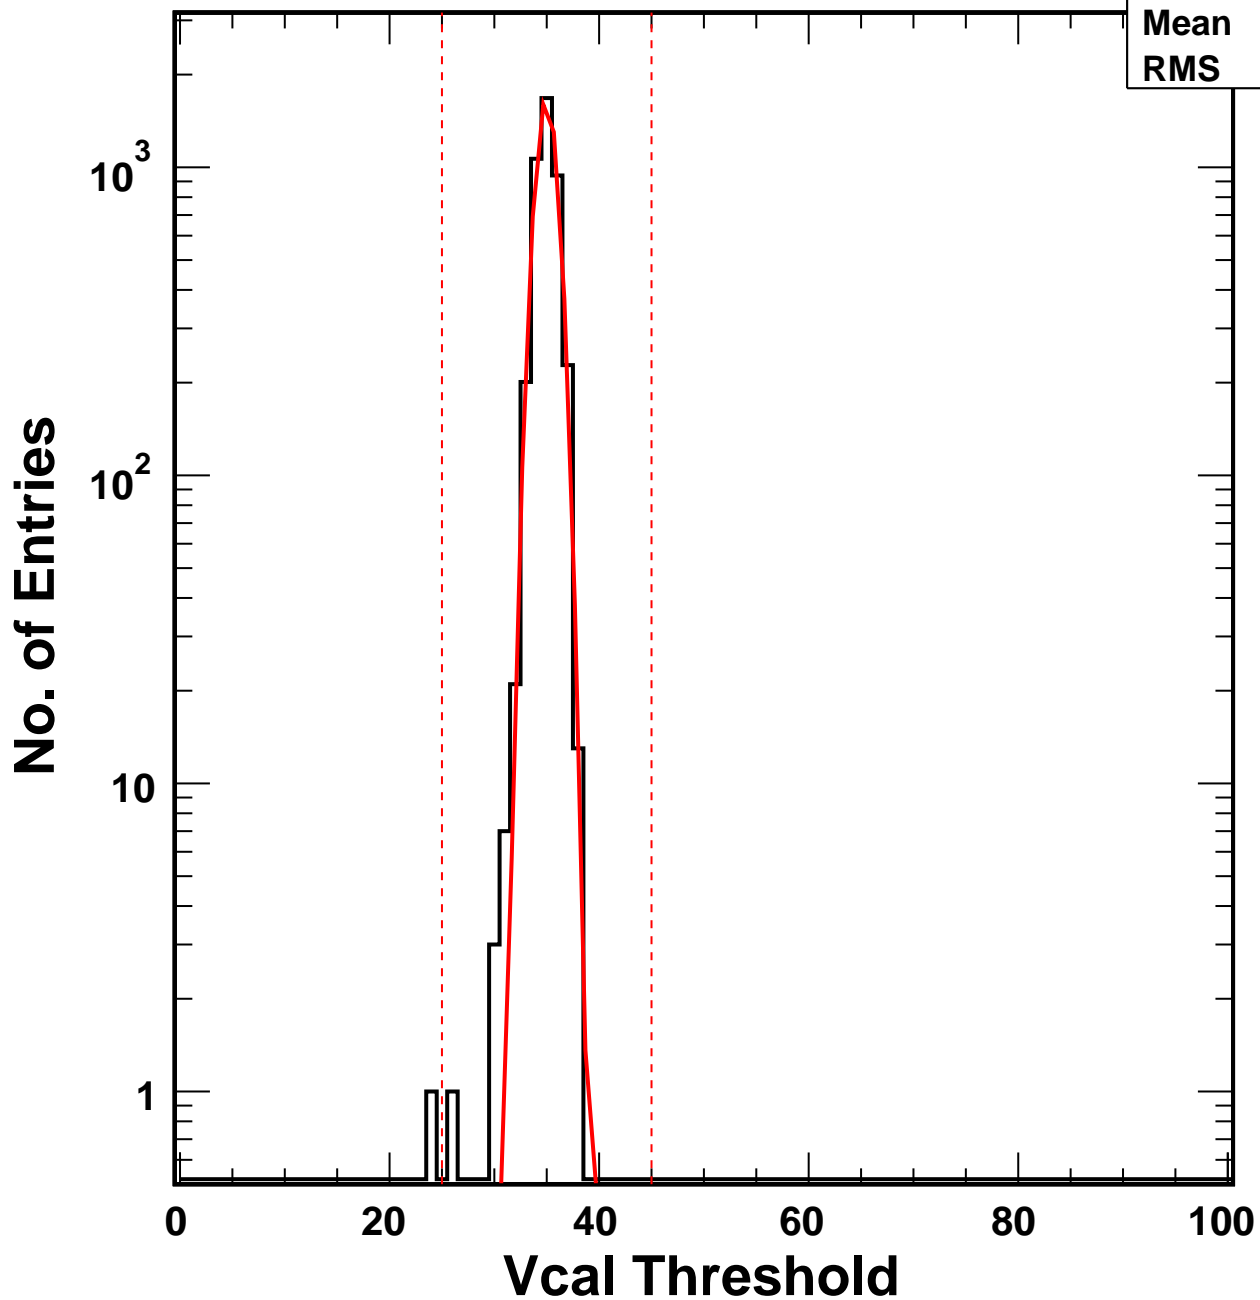

Vcal Threshold Trimmed

VcalThresholdTrimmed_4103

Entries	4160
Mean	34.96
RMS	1.03