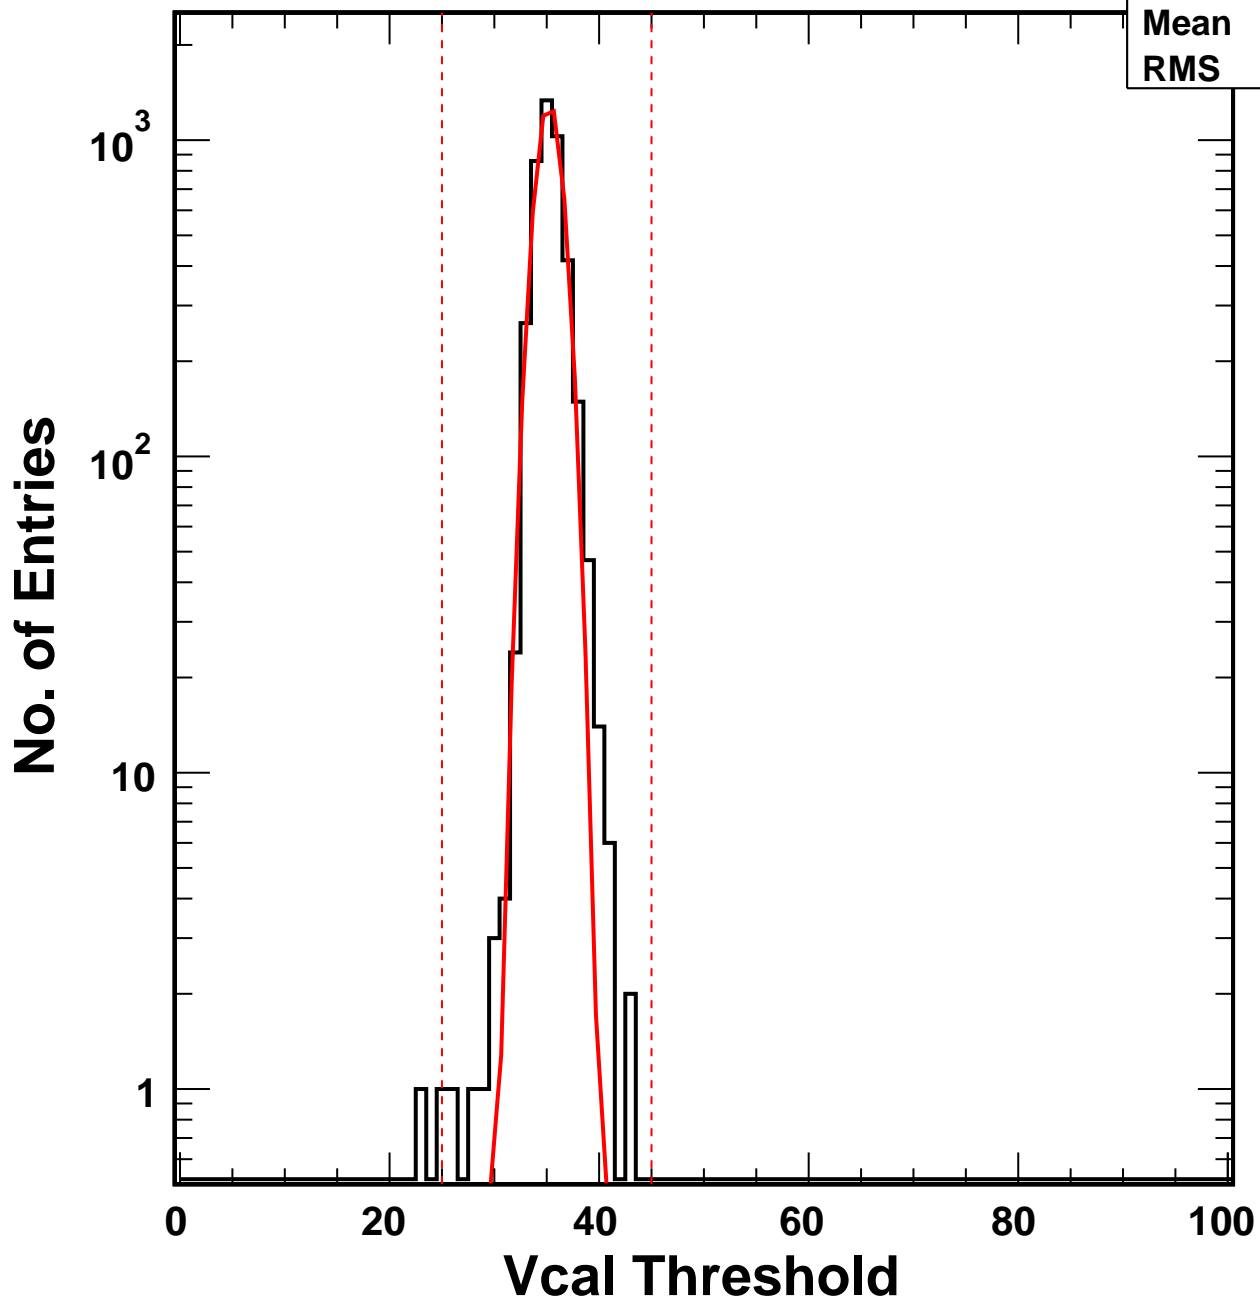

Vcal Threshold Trimmed

VcalThresholdTrimmed_3447

Entries 4160

Mean 35.26

RMS 1.377