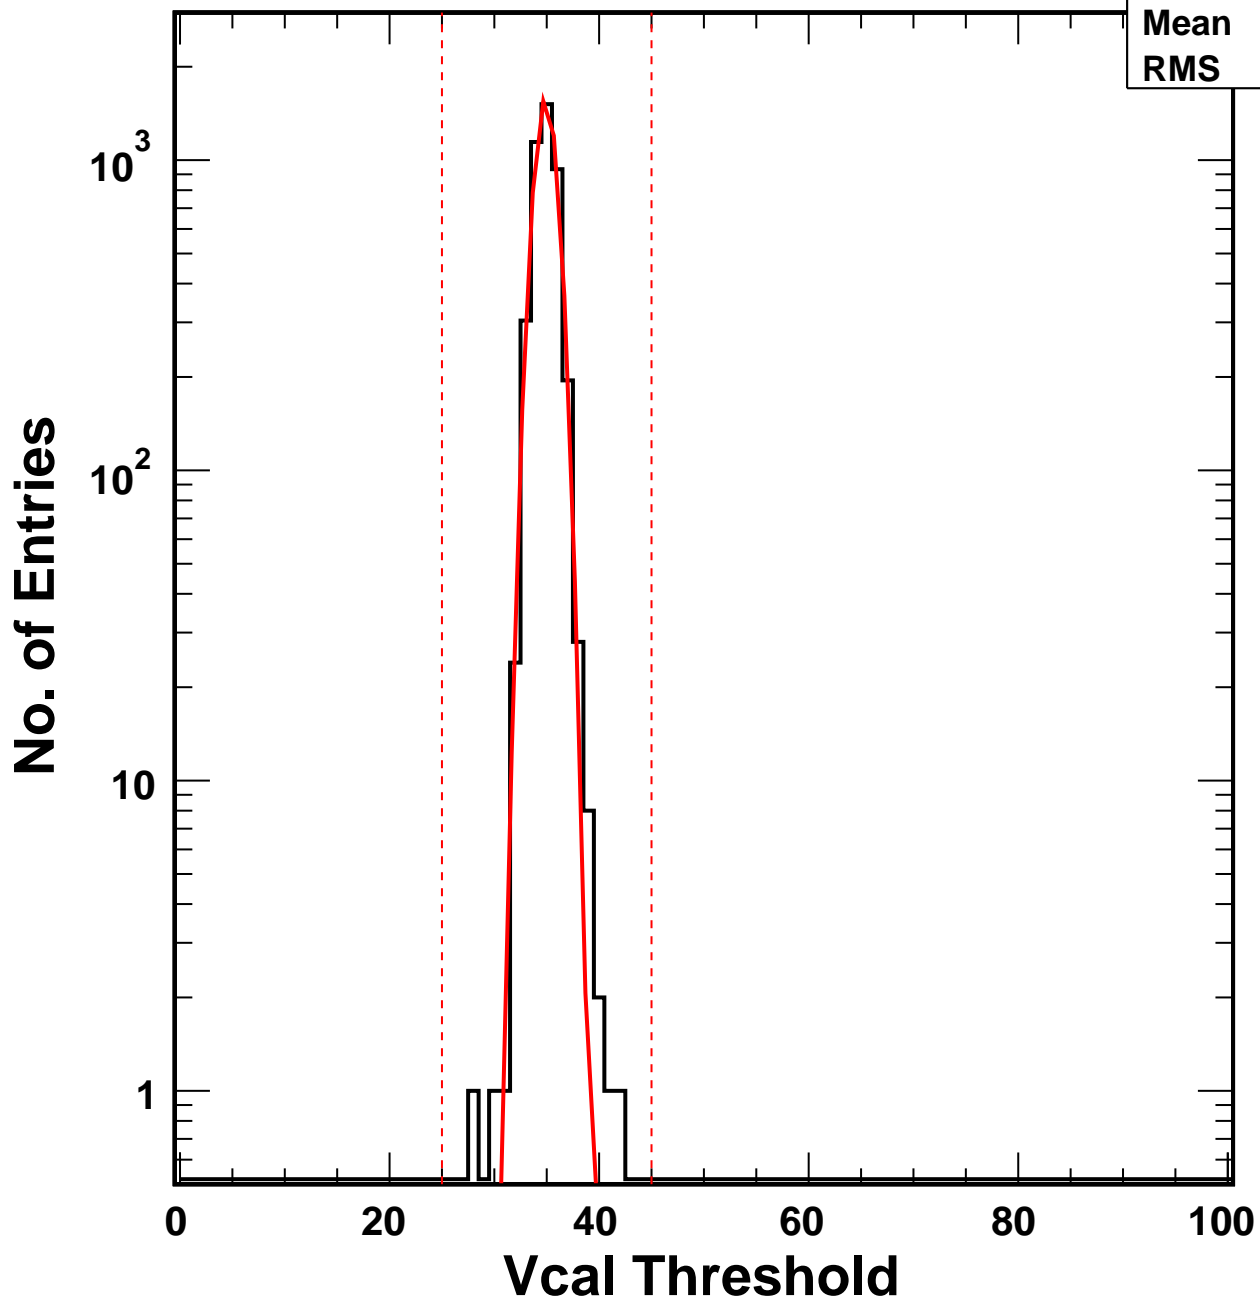

Vcal Threshold Trimmed

VcalThresholdTrimmed_3752

Entries	4160
Mean	34.91
RMS	1.081