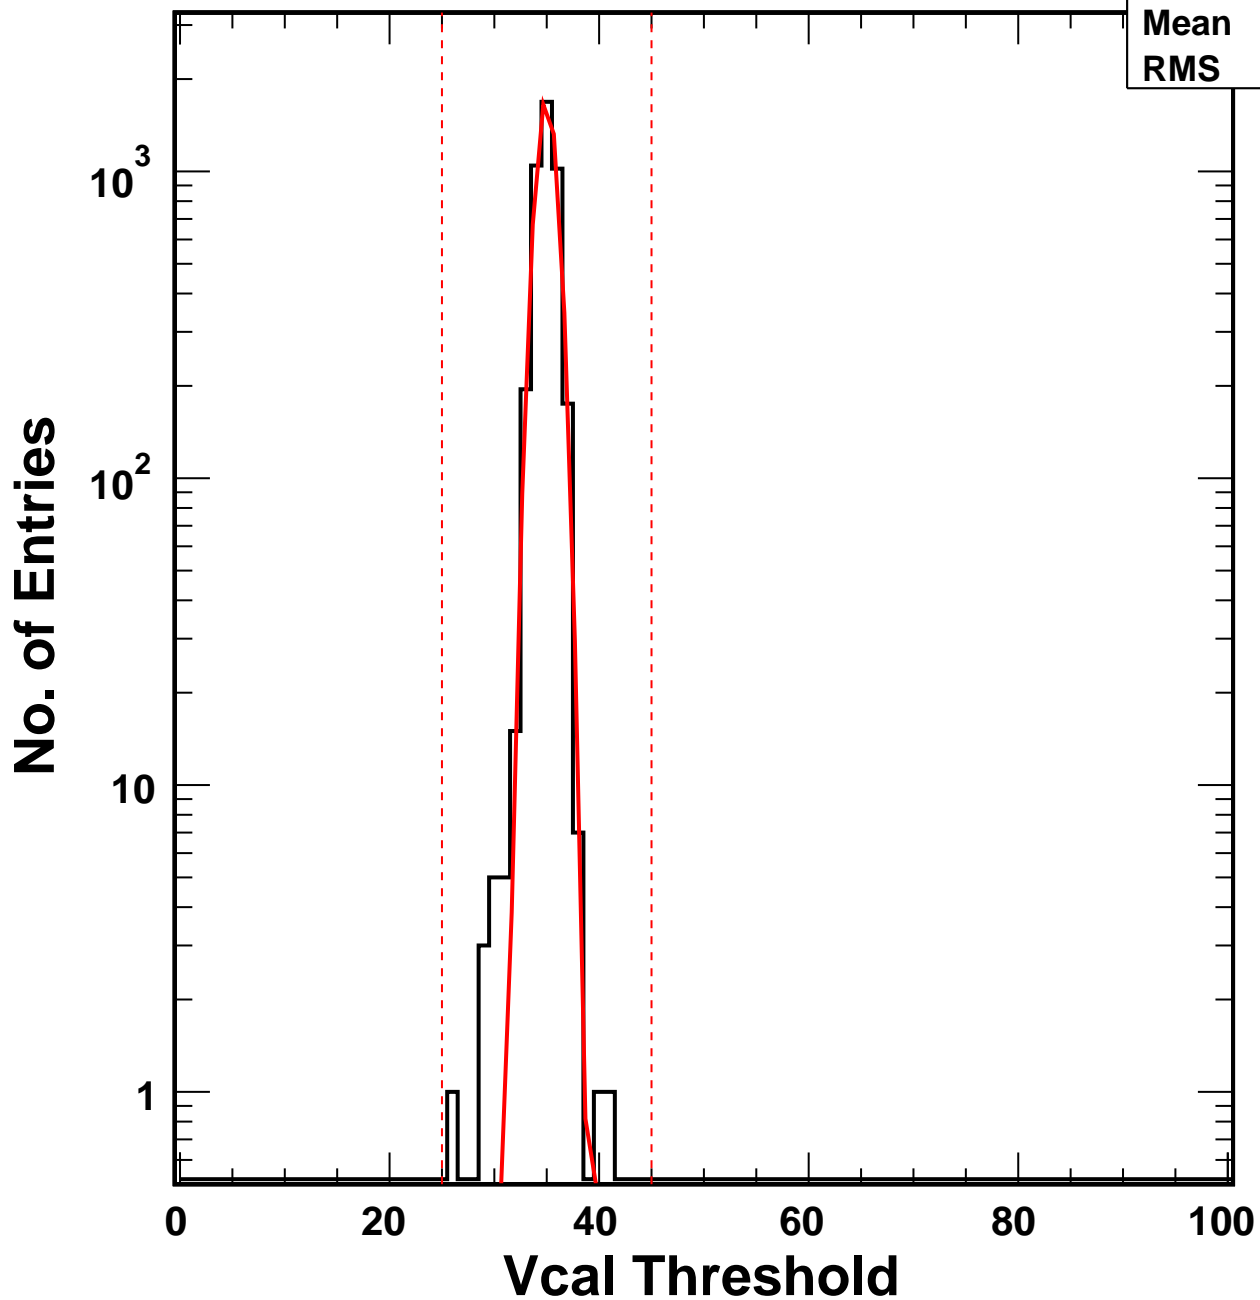

# Vcal Threshold Trimmed

VcalThresholdTrimmed\_2485

Entries 4160

Mean 34.96

RMS 1.004