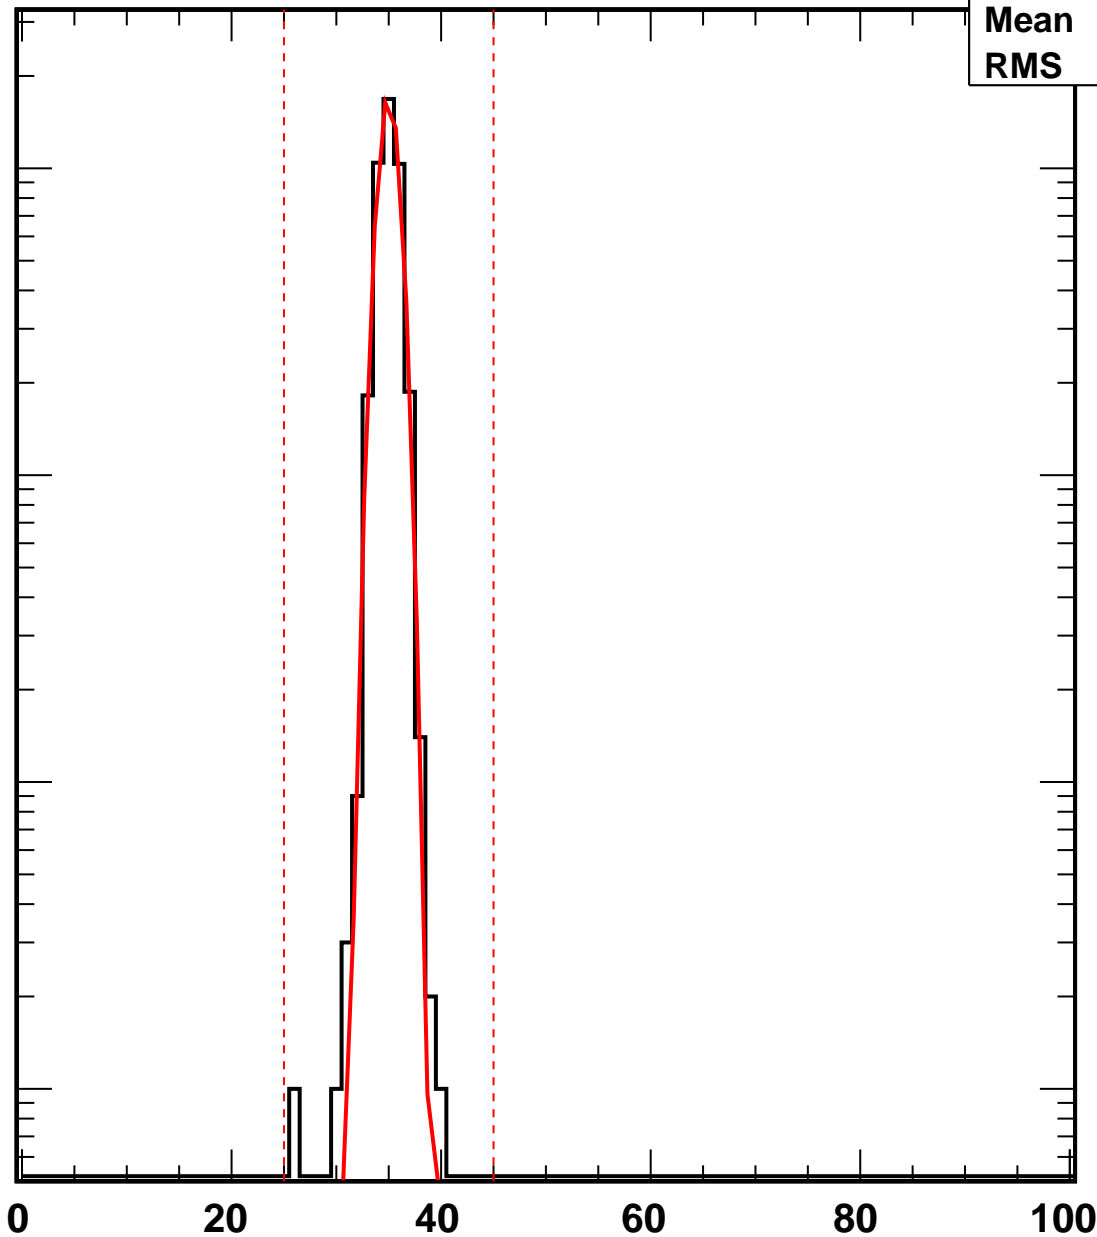

Vcal Threshold Trimmed

VcalThresholdTrimmed_2058

Entries	4160
Mean	35
RMS	0.977

No. of Entries

10³
10²
10
1

Vcal Threshold