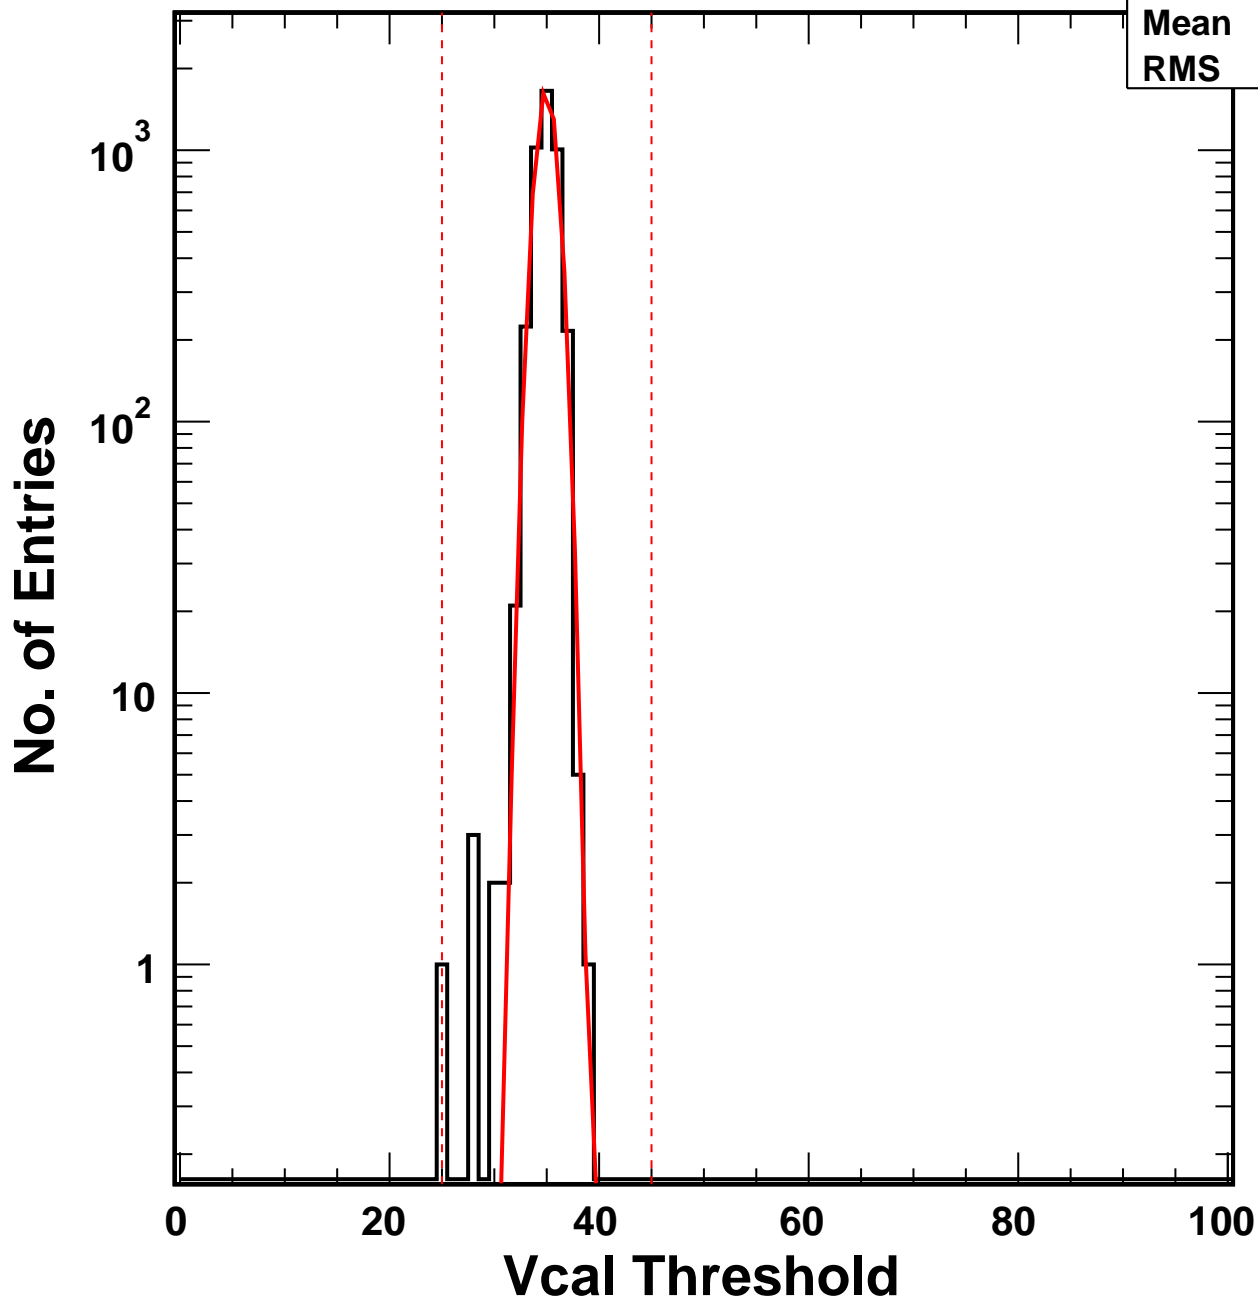

Vcal Threshold Trimmed

VcalThresholdTrimmed_1829

Entries 4160

Mean 34.97

RMS 1.024