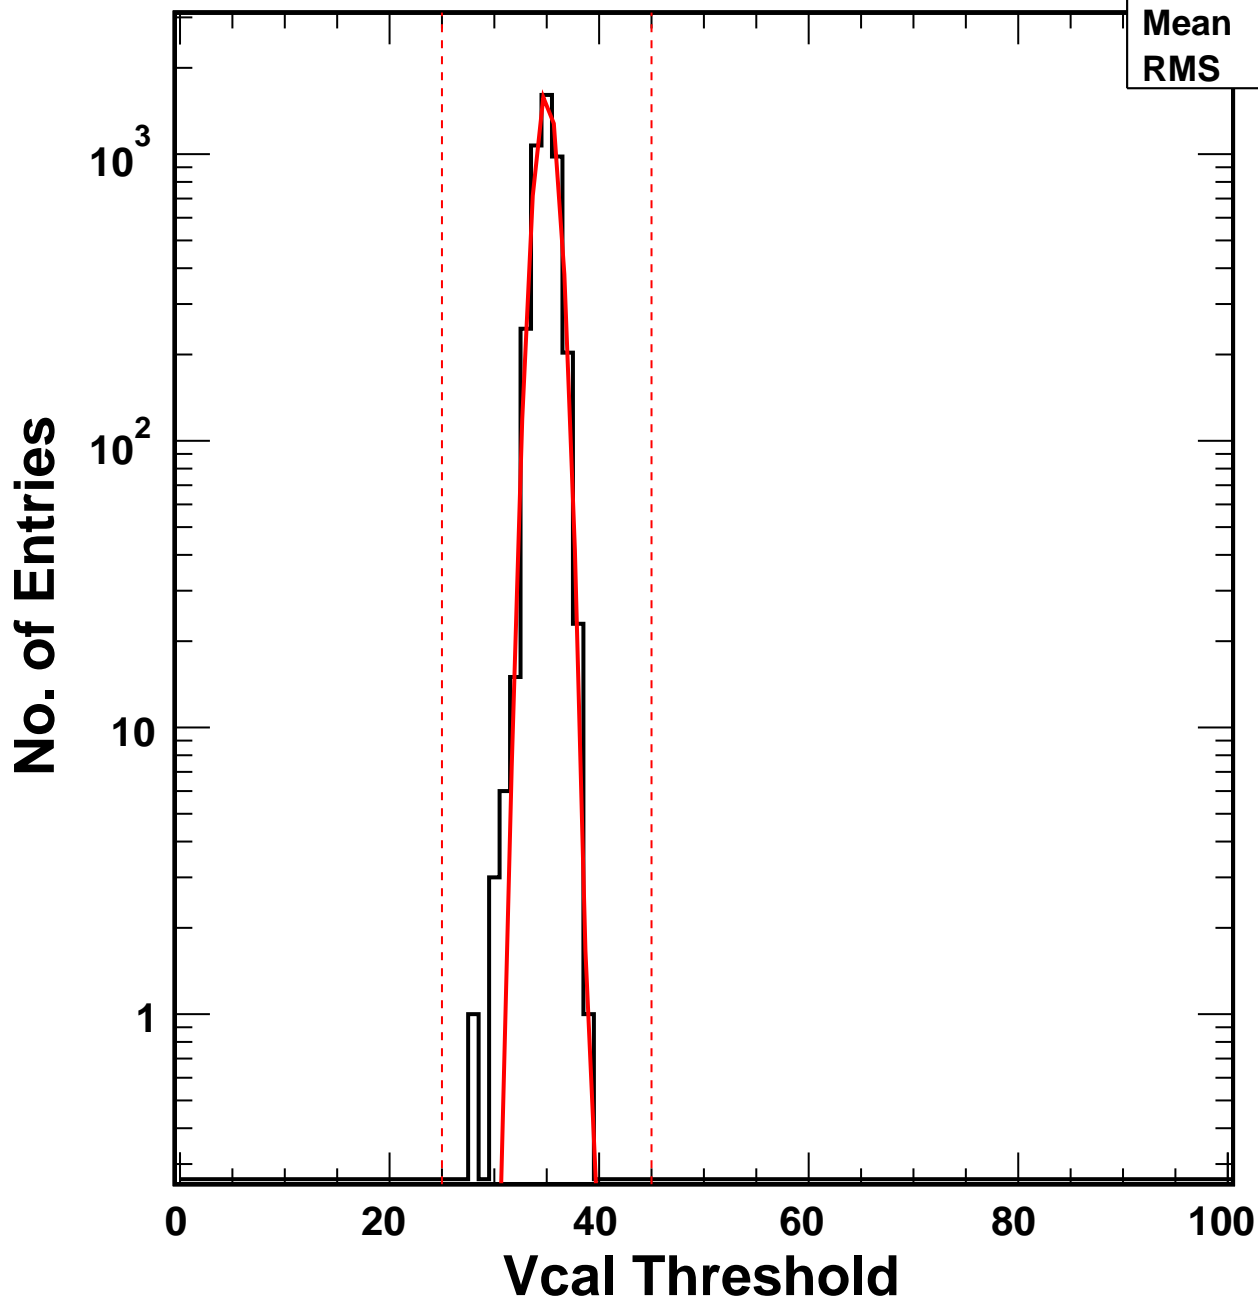

Vcal Threshold Trimmed

VcalThresholdTrimmed_135

Entries 4160

Mean 34.95

RMS 1.031