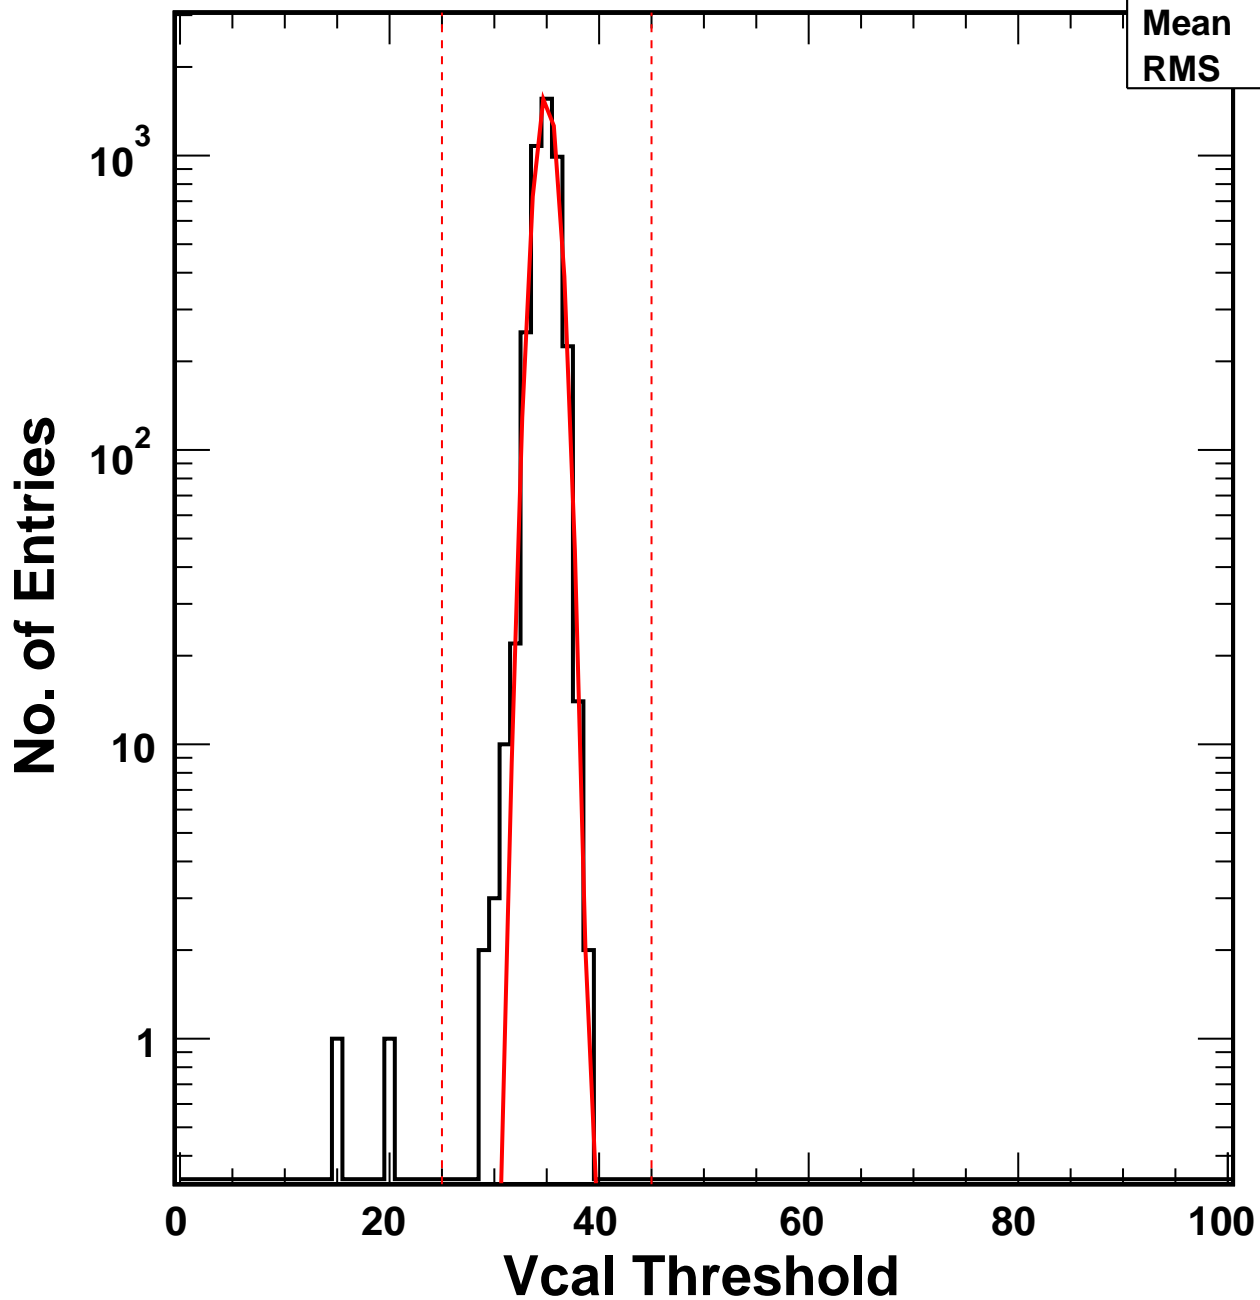

Vcal Threshold Trimmed

VcalThresholdTrimmed_684

Entries 4160

Mean 34.94

RMS 1.123