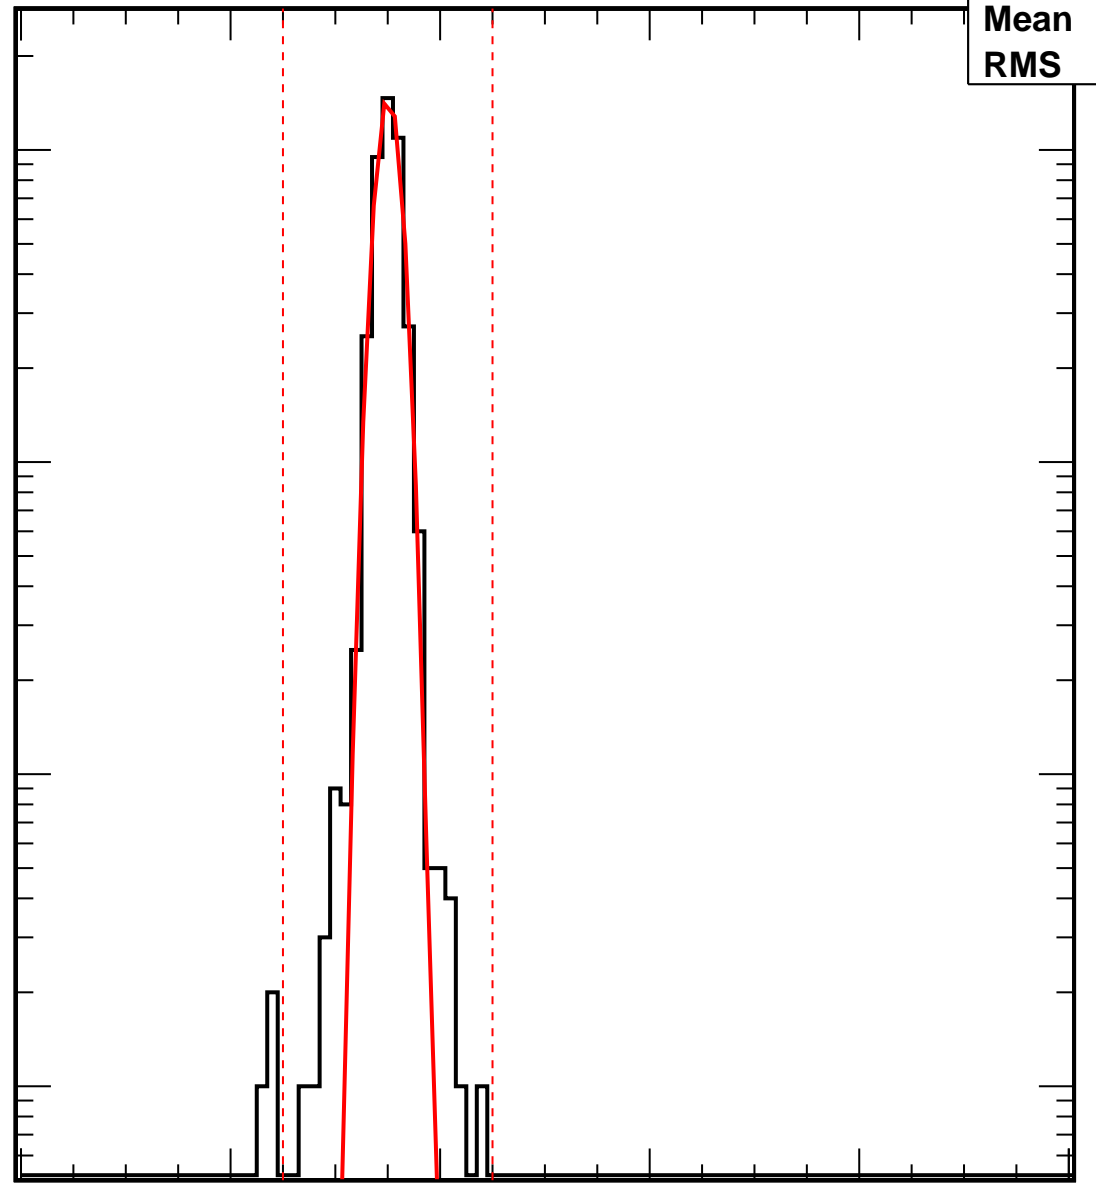

# Vcal Threshold Trimmed

VcalThresholdTrimmed\_7415

<b>Entries</b>	<b>4160</b>
<b>Mean</b>	<b>35.06</b>
<b>RMS</b>	<b>1.234</b>

No. of Entries

10<sup>3</sup>  
10<sup>2</sup>  
10  
1

0 20 40 60 80 100

Vcal Threshold