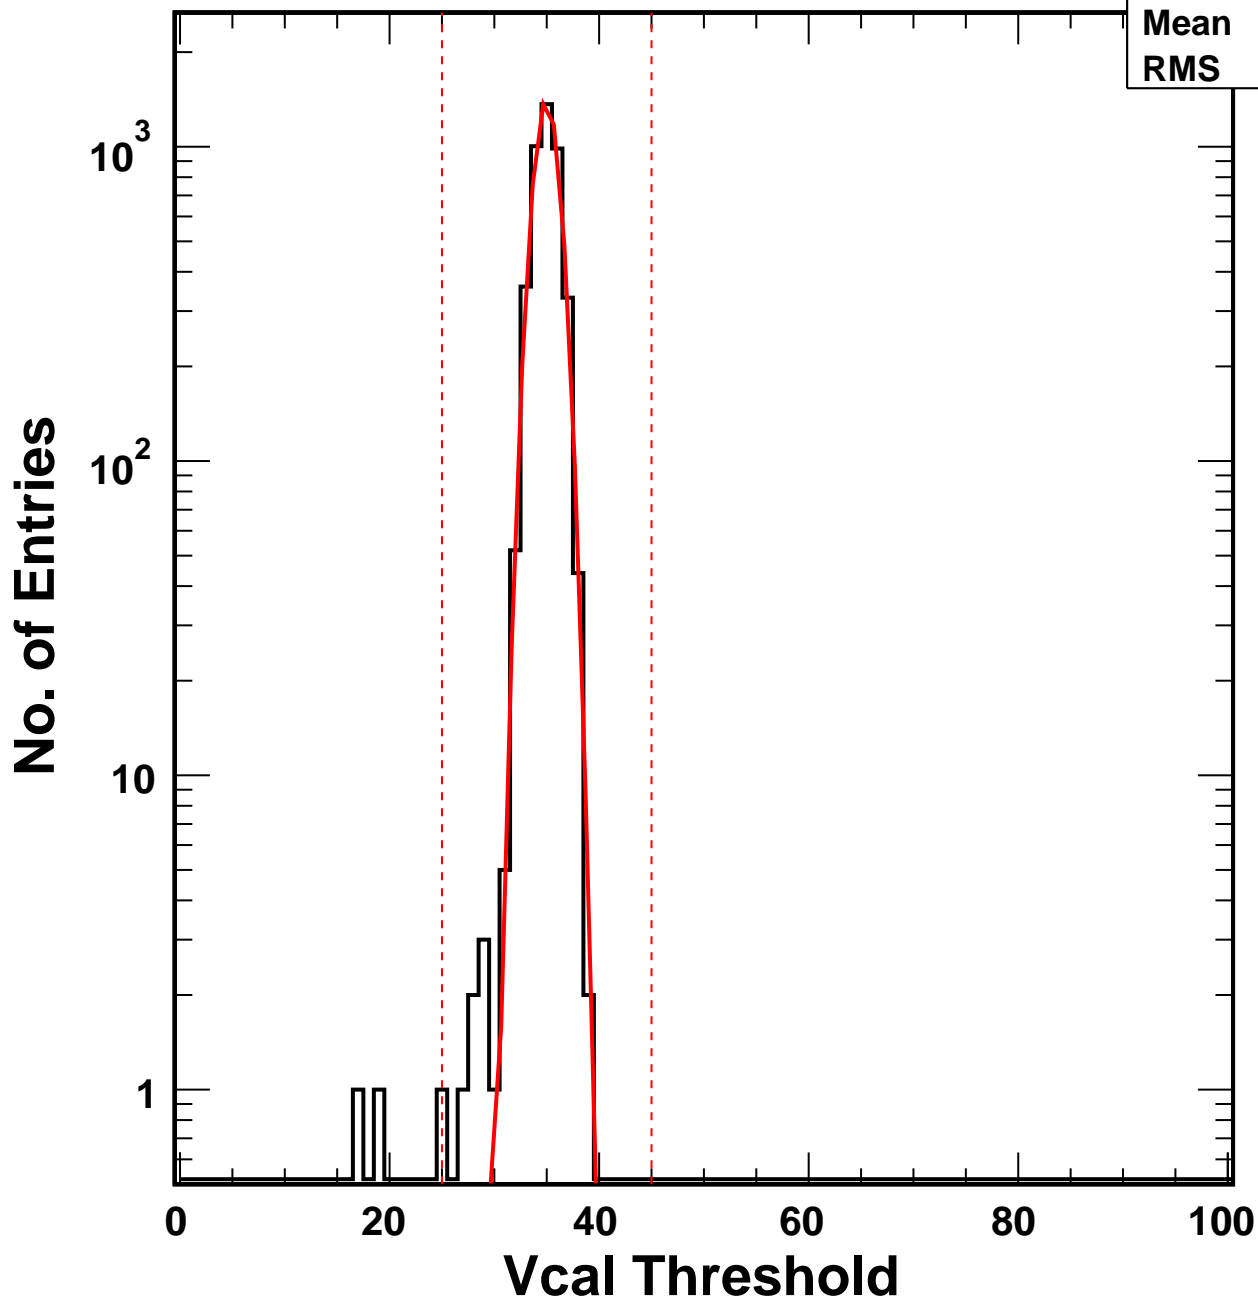

# Vcal Threshold Trimmed

VcalThresholdTrimmed\_6880

Entries 4160

Mean 34.95

RMS 1.268