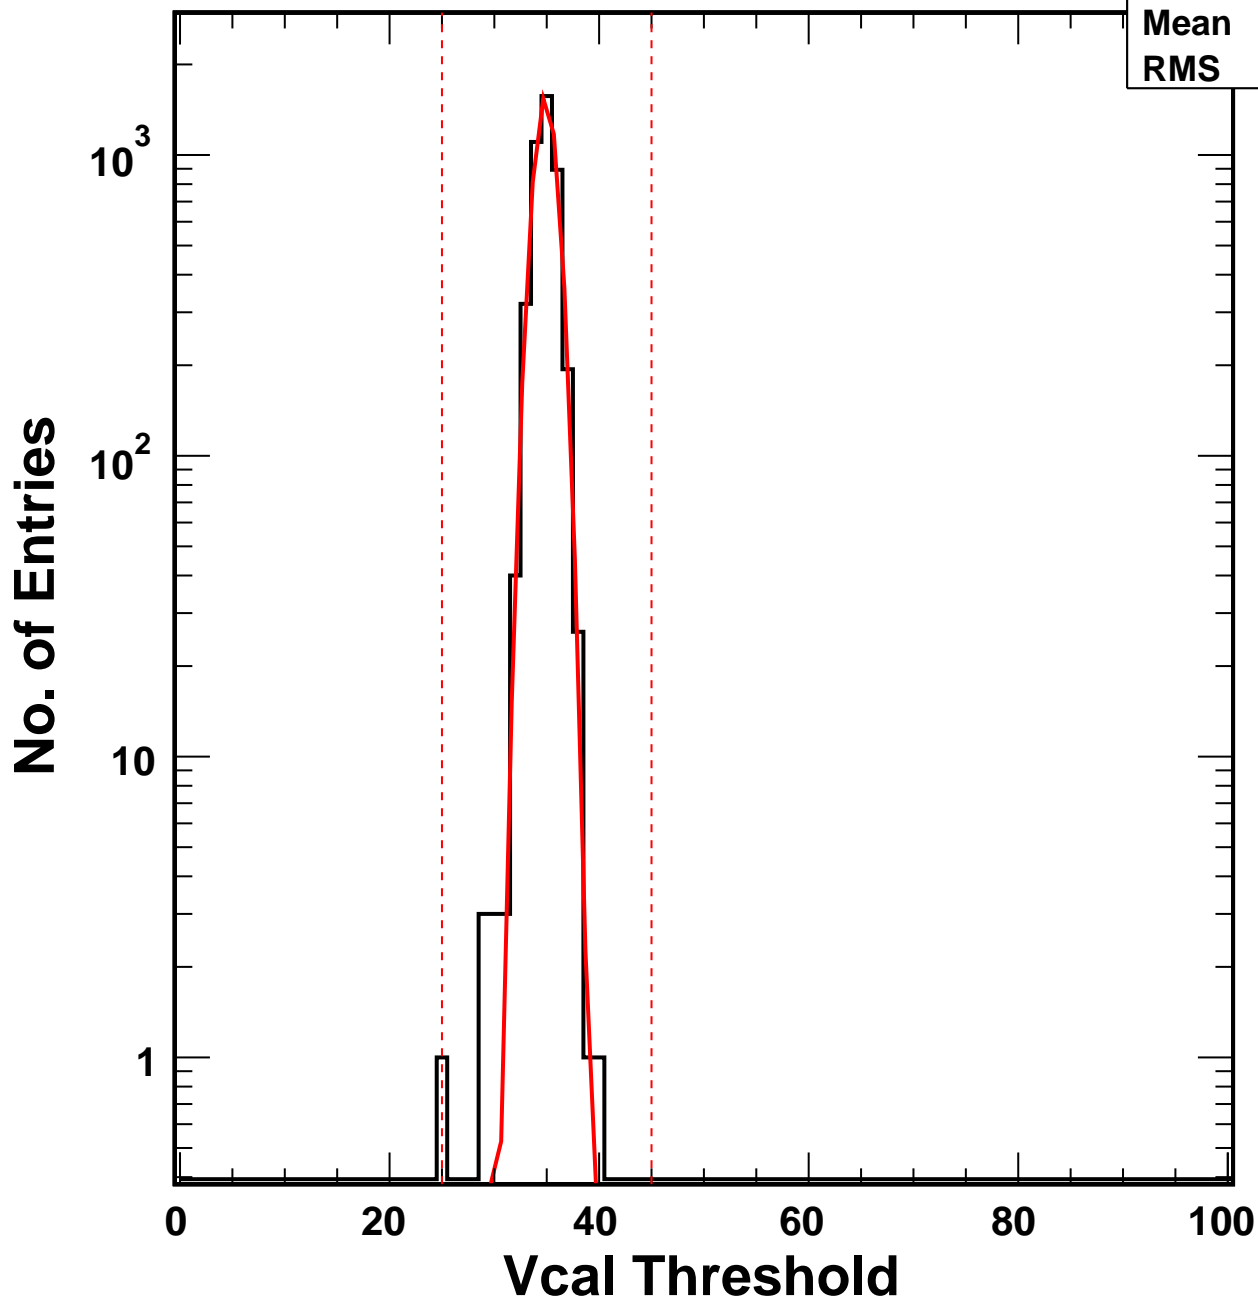

# Vcal Threshold Trimmed

VcalThresholdTrimmed\_4408

Entries 4160

Mean 34.87

RMS 1.09