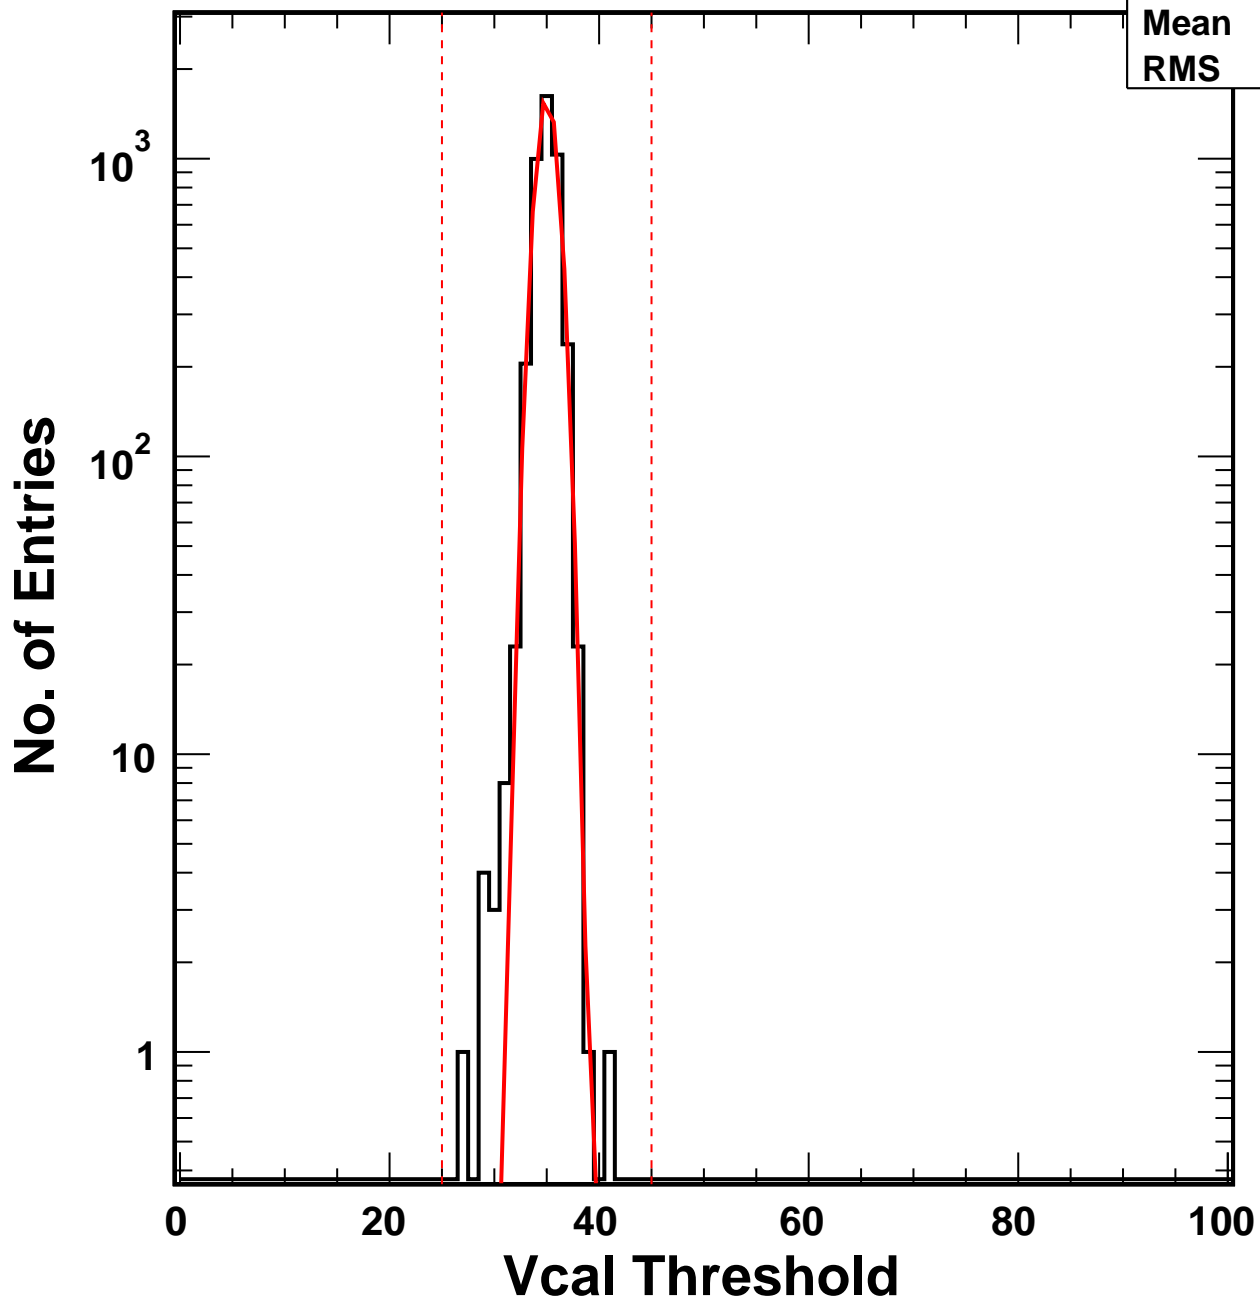

# Vcal Threshold Trimmed

VcalThresholdTrimmed\_5018

Entries 4160

Mean 35.01

RMS 1.061