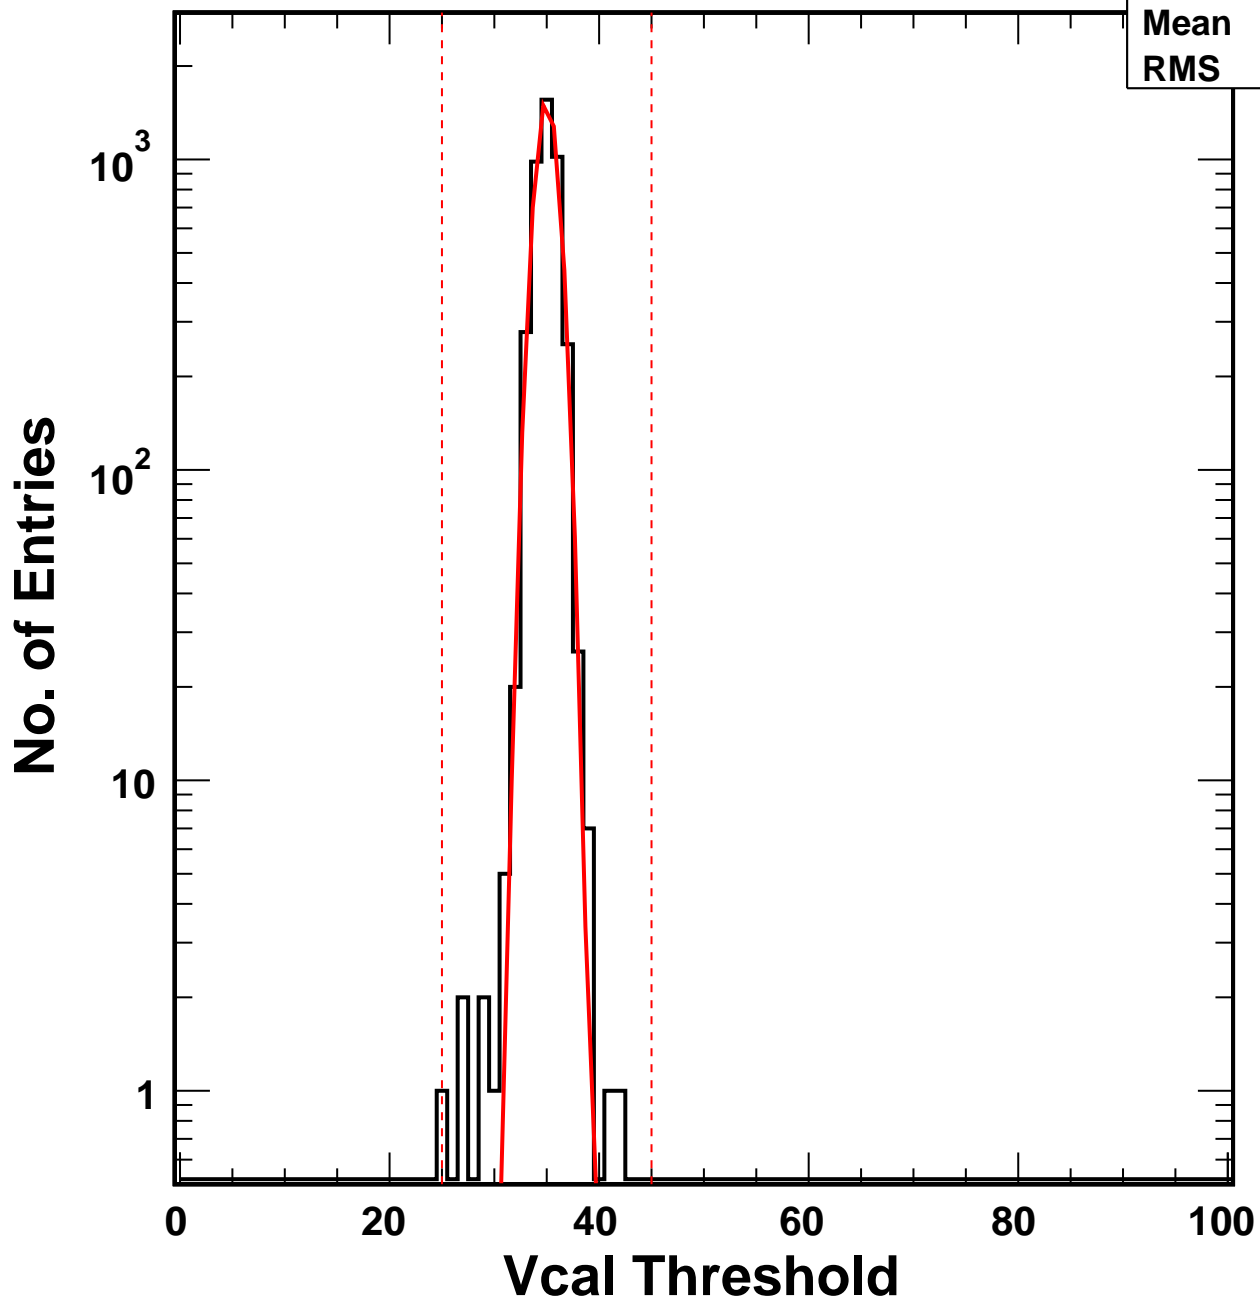

Vcal Threshold Trimmed

VcalThresholdTrimmed_1280

Entries 4160

Mean 35

RMS 1.112