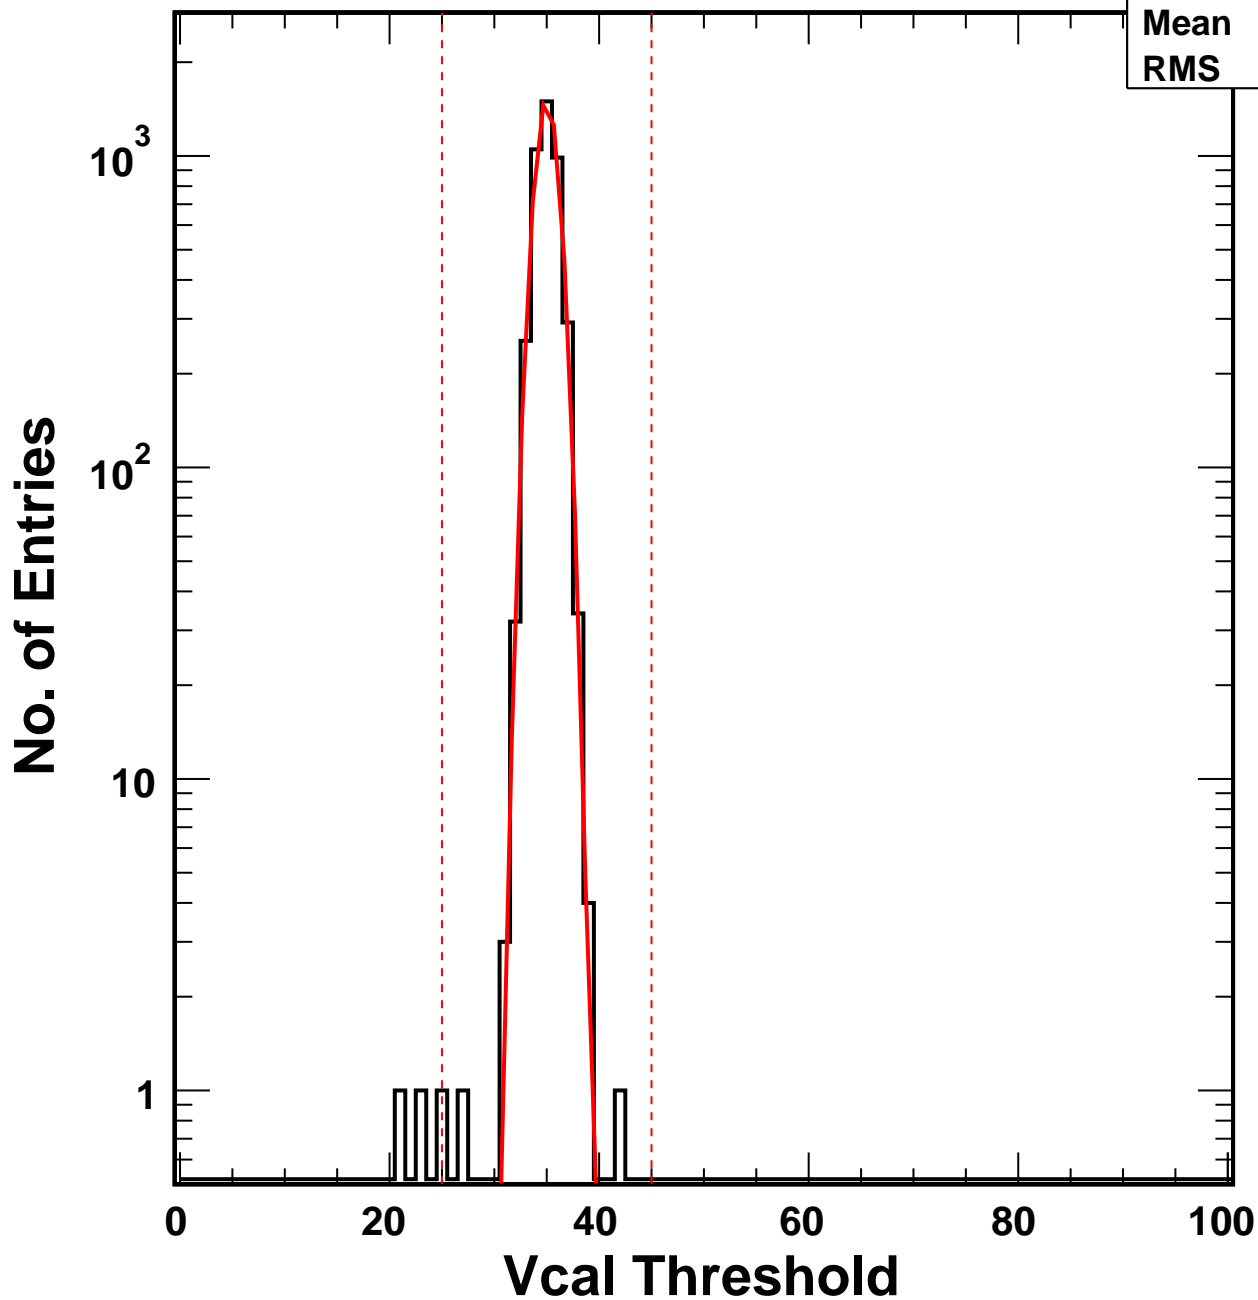

# Vcal Threshold Trimmed

VcalThresholdTrimmed\_1951

Entries 4160

Mean 35

RMS 1.148