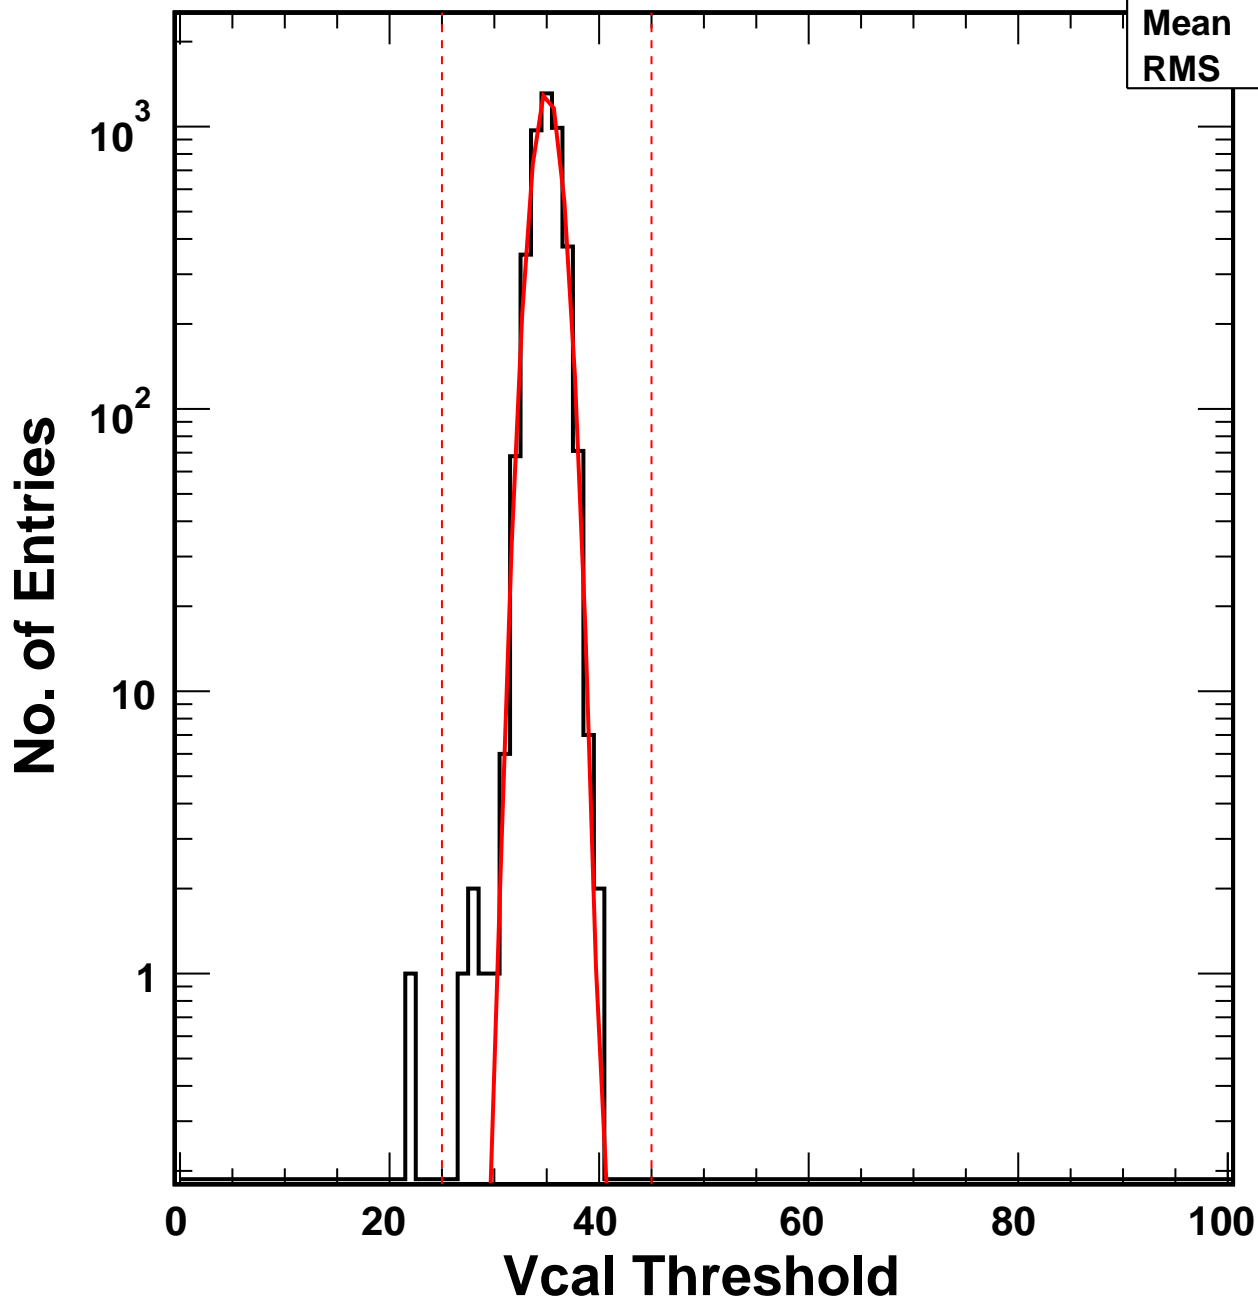

Vcal Threshold Trimmed

VcalThresholdTrimmed_1036

Entries 4159

Mean 35.01

RMS 1.276