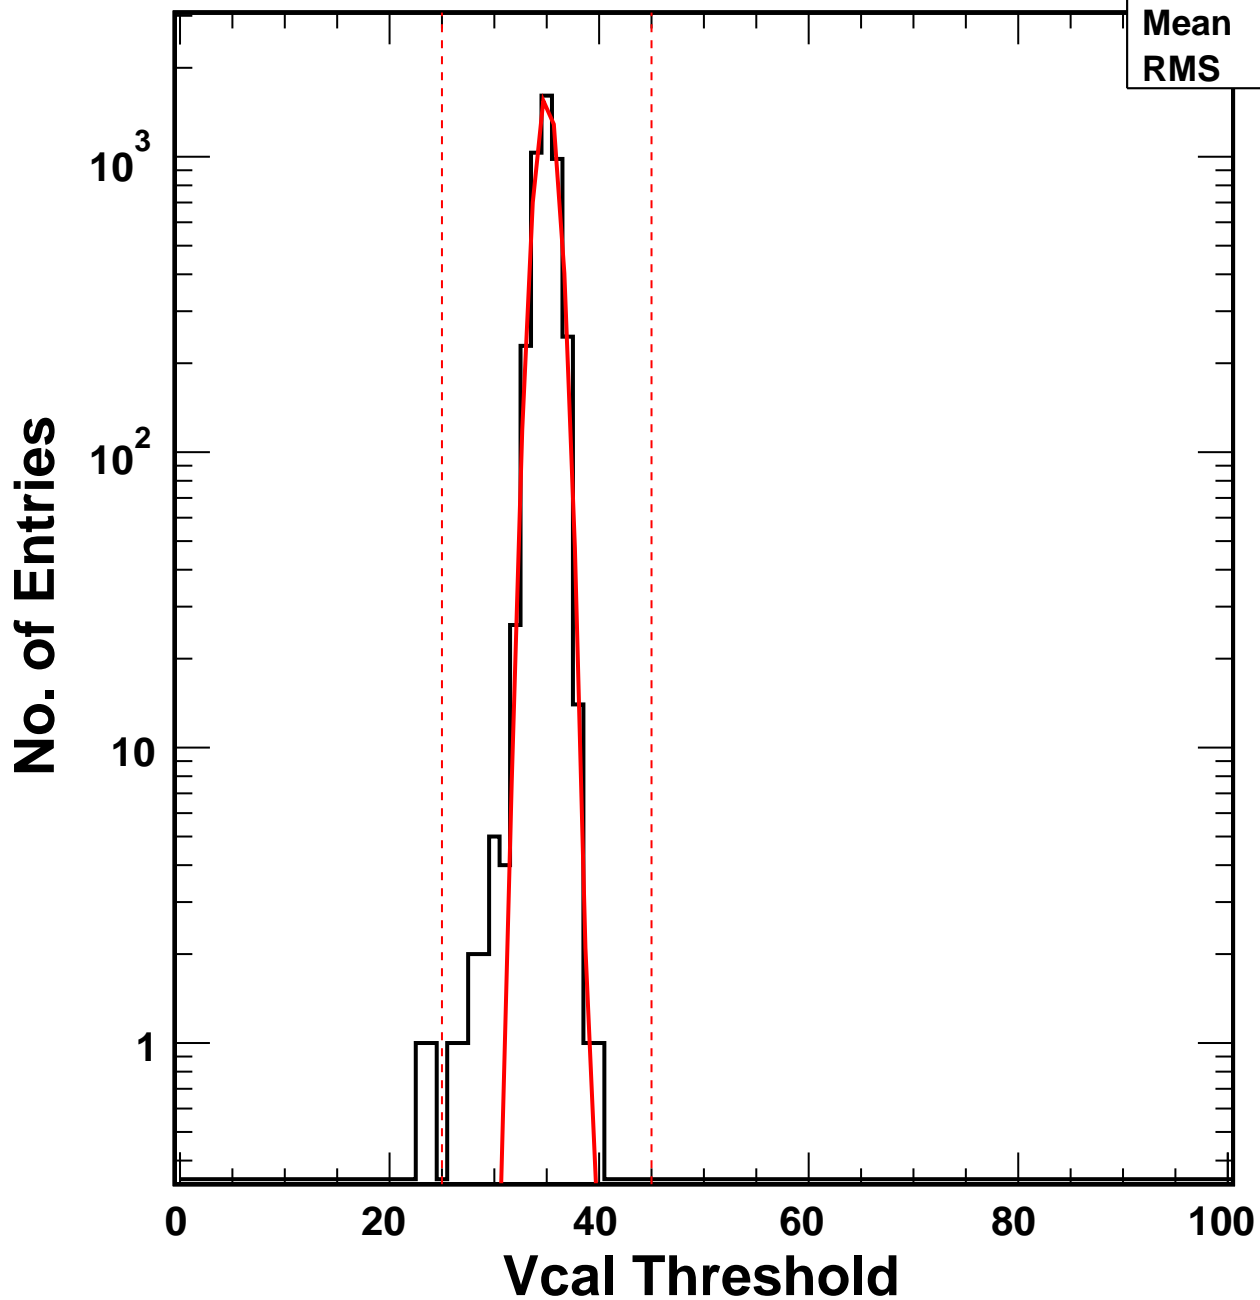

Vcal Threshold Trimmed

VcalThresholdTrimmed_501

Entries 4160

Mean 34.96

RMS 1.105