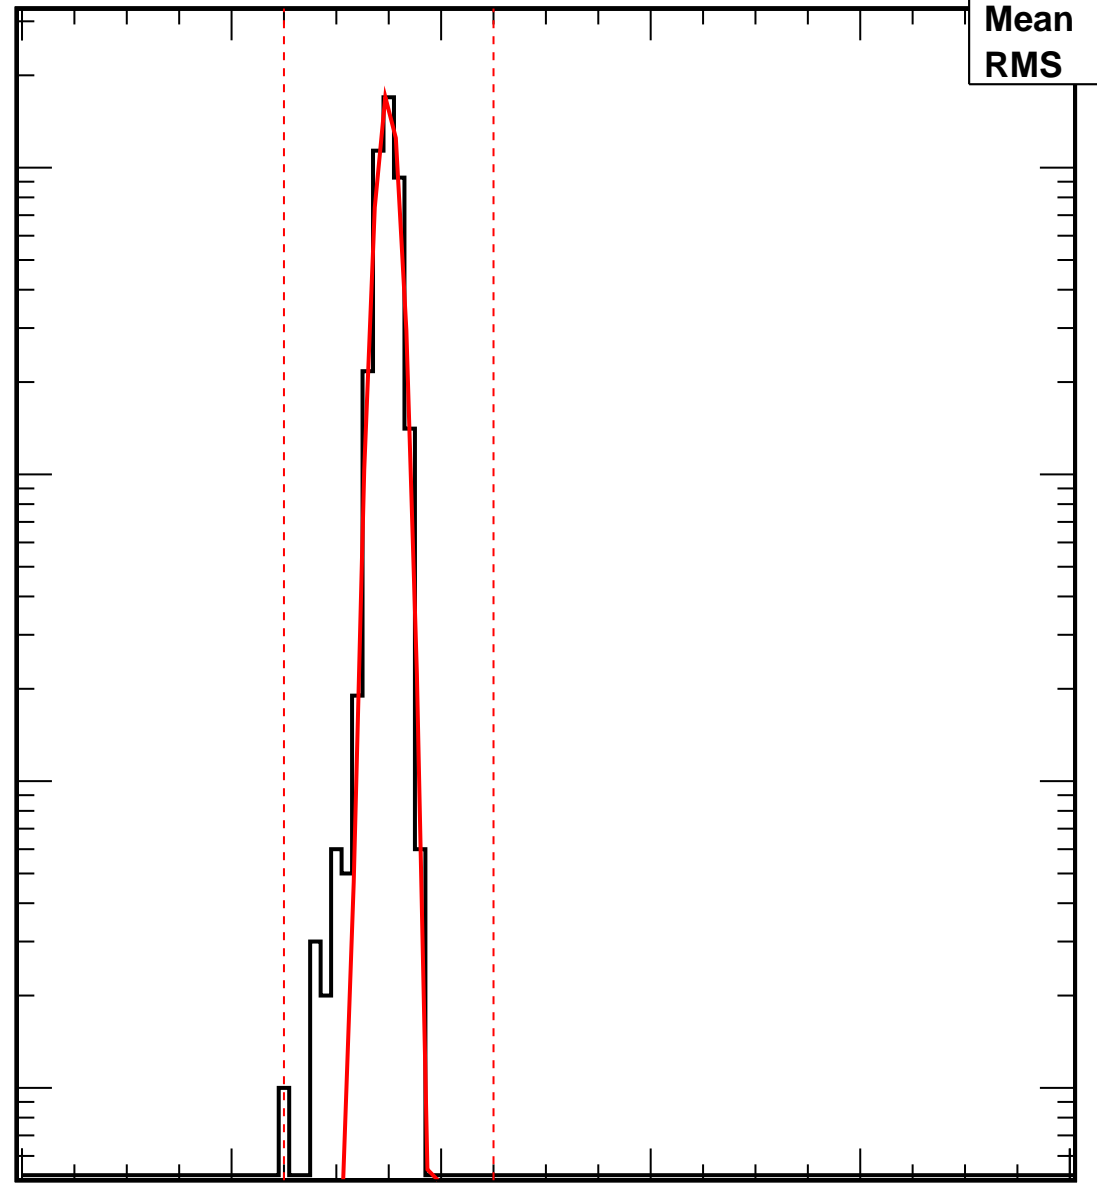

Vcal Threshold Trimmed

VcalThresholdTrimmed_6392

Entries	4160
Mean	34.88
RMS	1.006

No. of Entries

10³
10²
10
1

0 20 40 60 80 100
Vcal Threshold