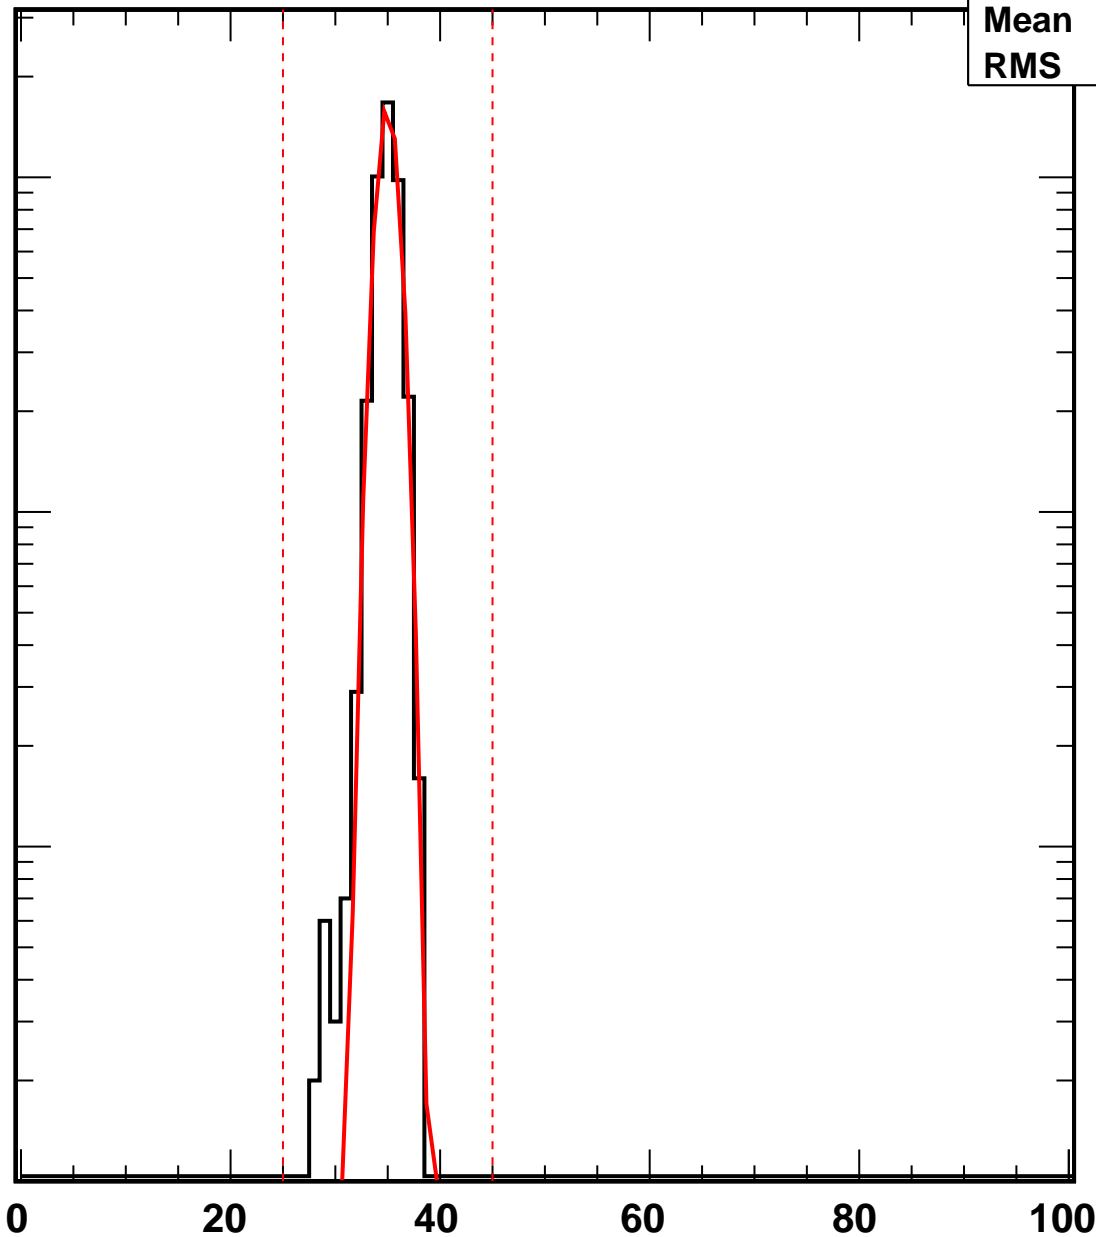

Vcal Threshold Trimmed

No. of Entries

VcalThresholdTrimmed_5018

Entries	4160
Mean	34.97
RMS	1.055

10^3

10^2

10

1

Vcal Threshold