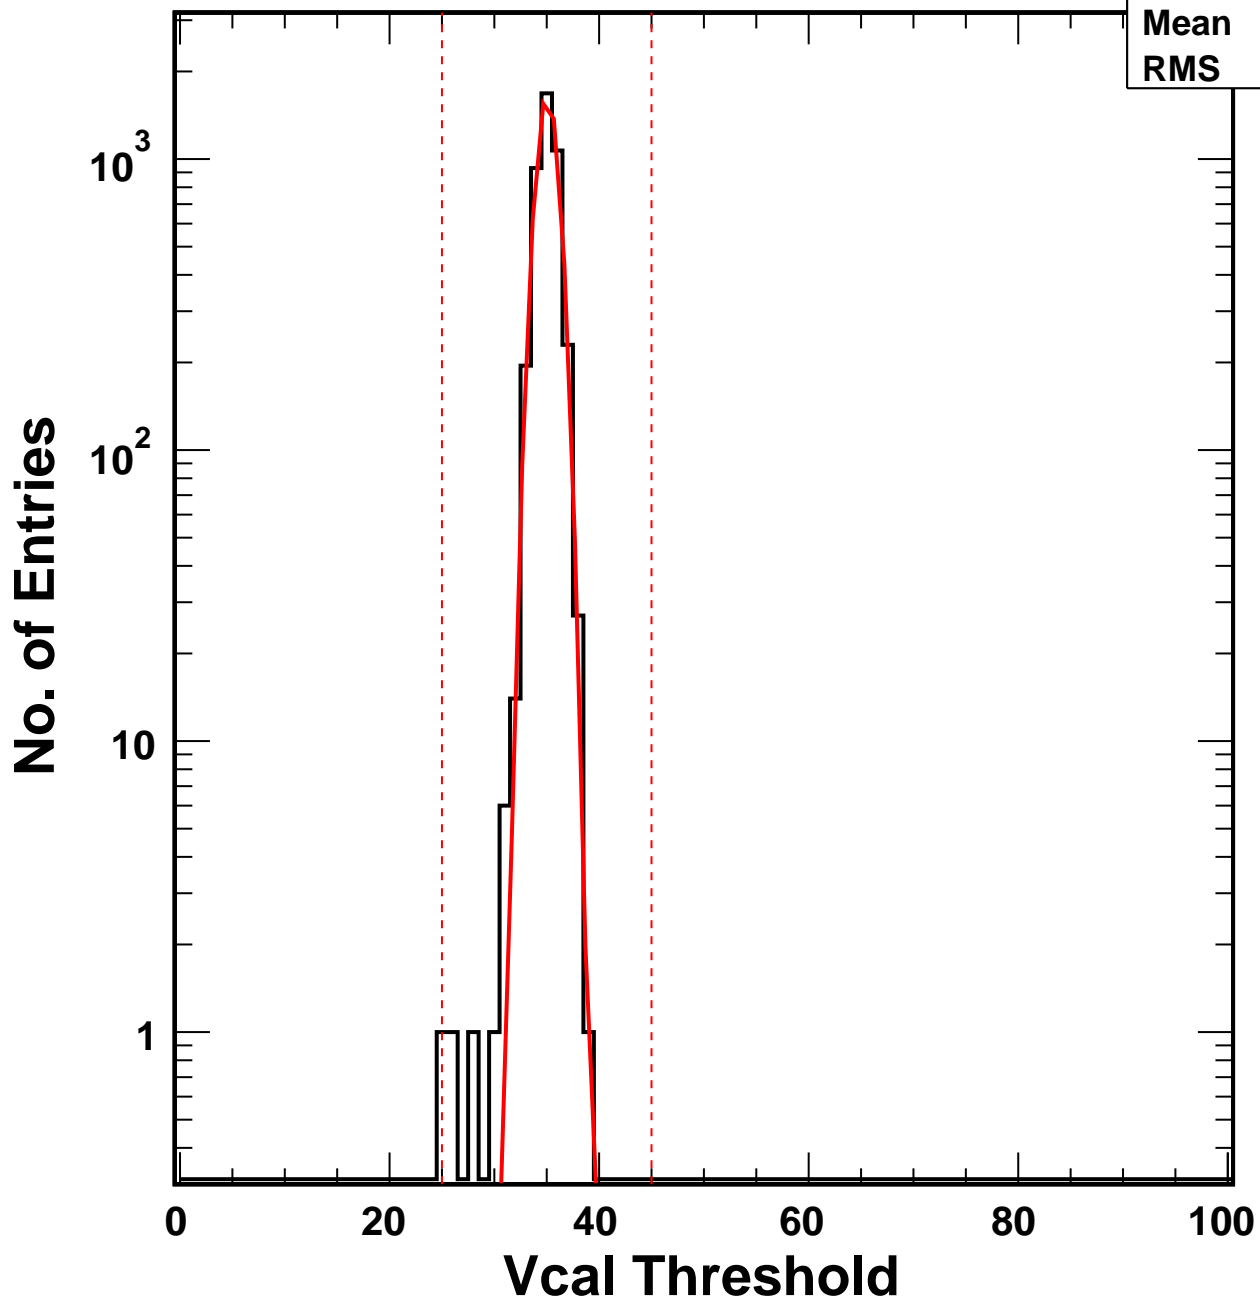

# Vcal Threshold Trimmed

VcalThresholdTrimmed\_3264

Entries 4160

Mean 35.05

RMS 1.032