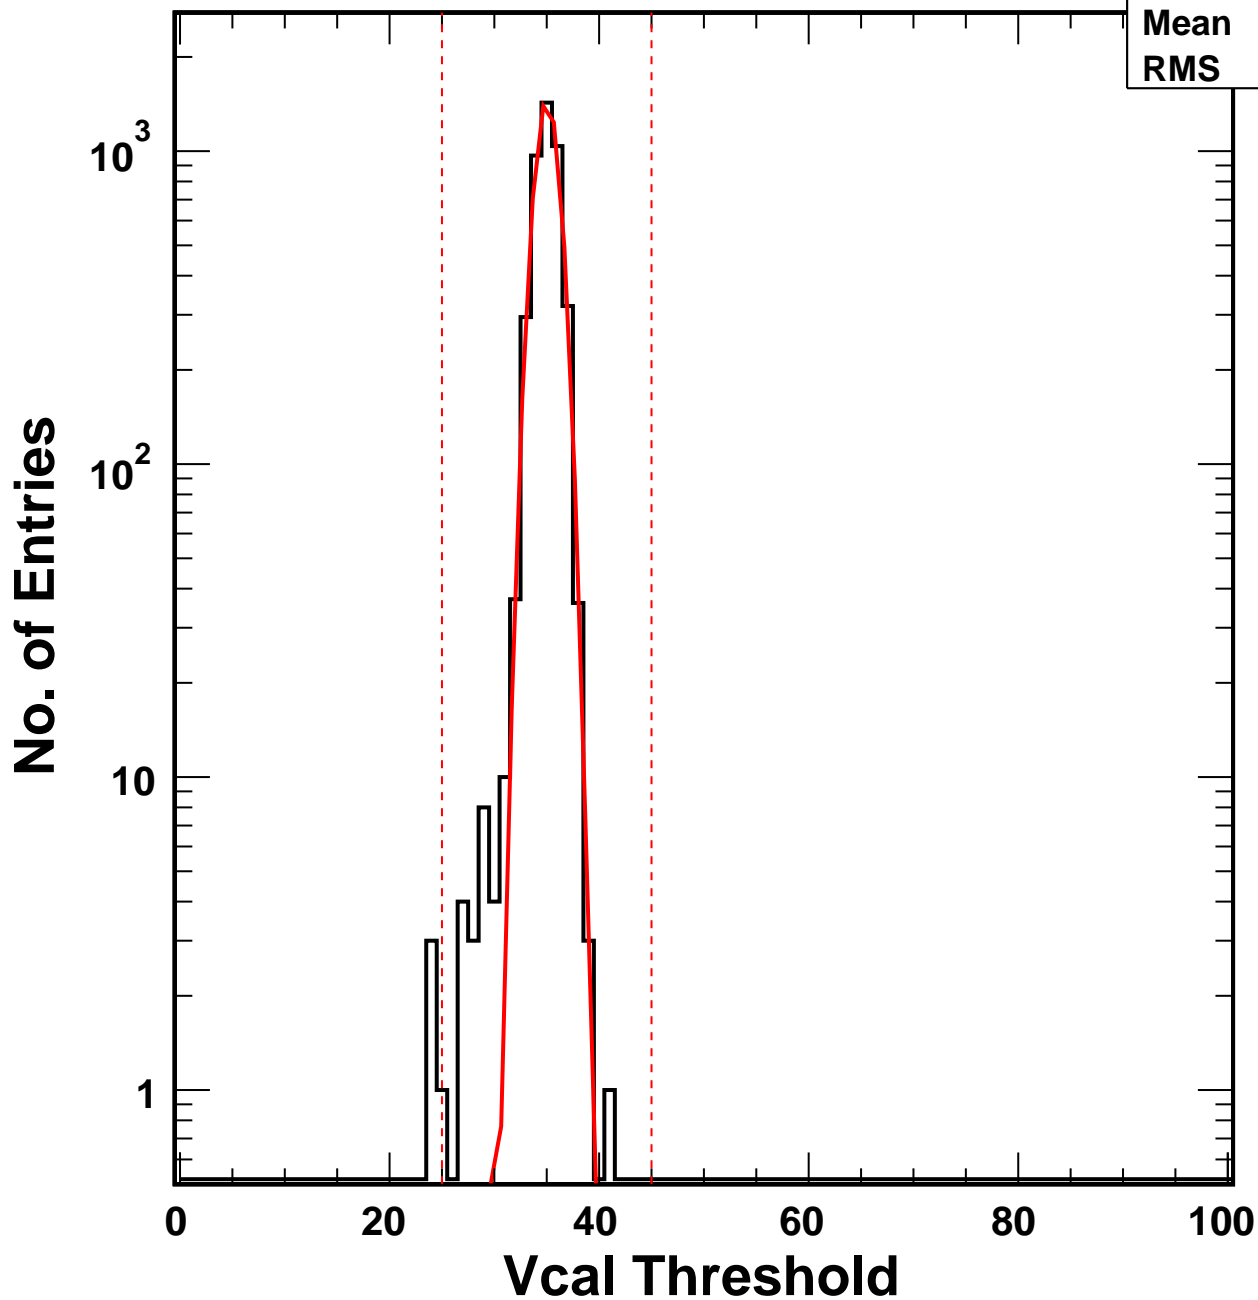

Vcal Threshold Trimmed

VcalThresholdTrimmed_2363

Entries 4160

Mean 34.98

RMS 1.261