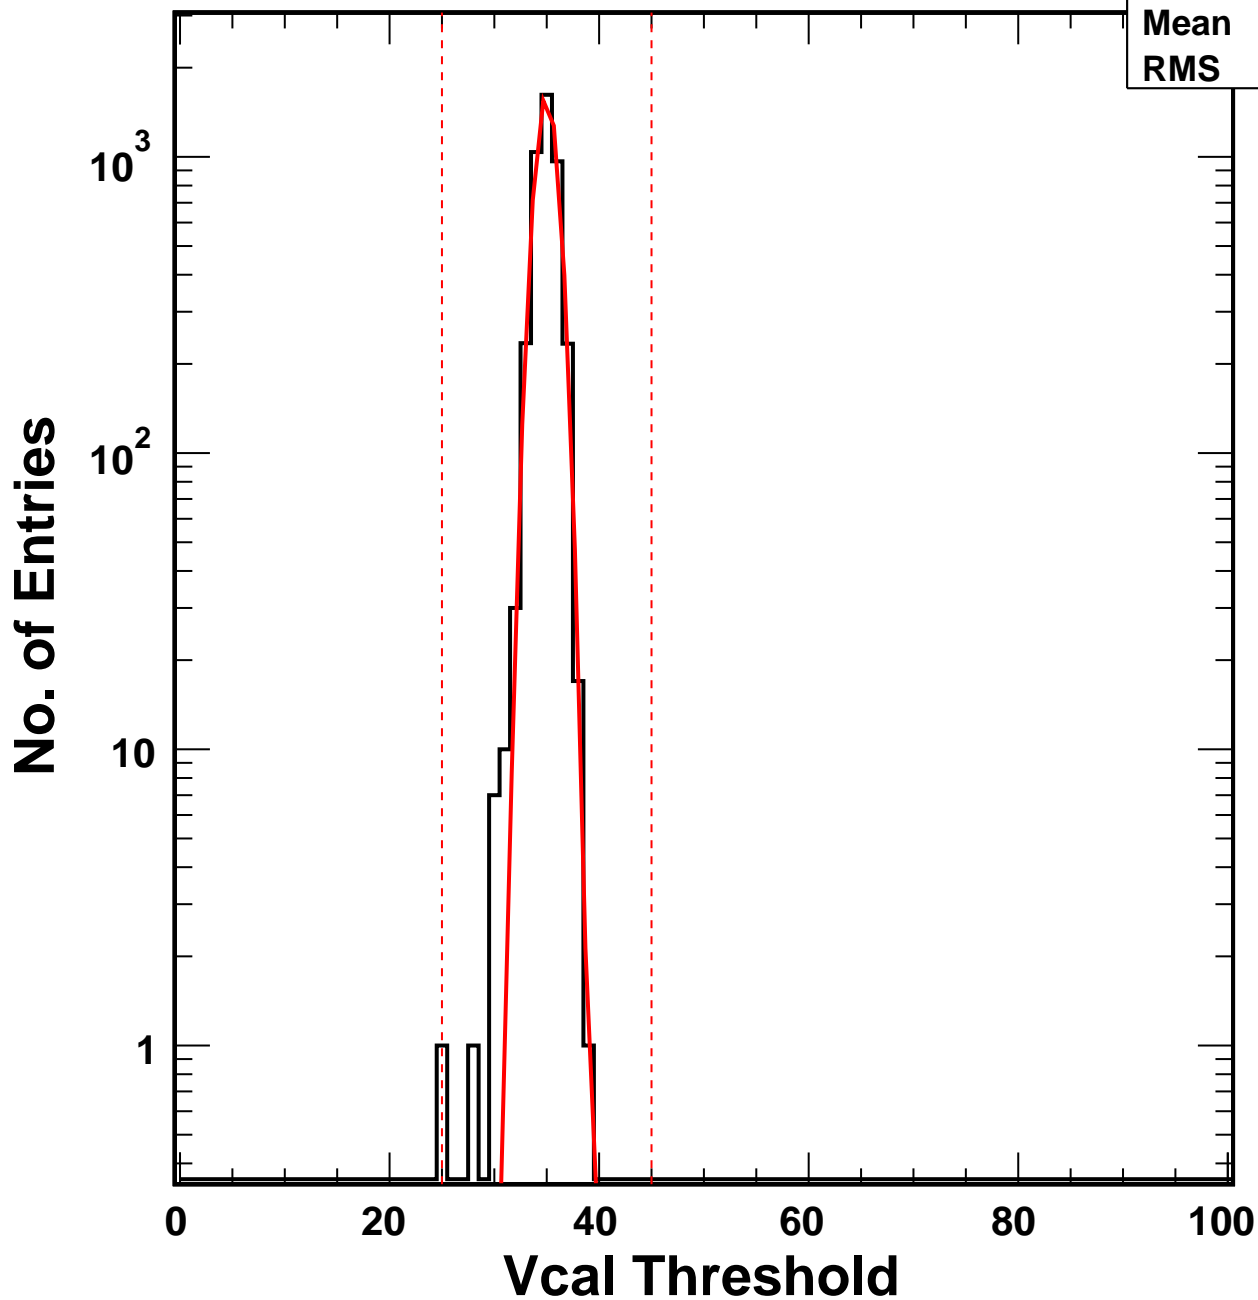

Vcal Threshold Trimmed

VcalThresholdTrimmed_2058

Entries 4160

Mean 34.95

RMS 1.073