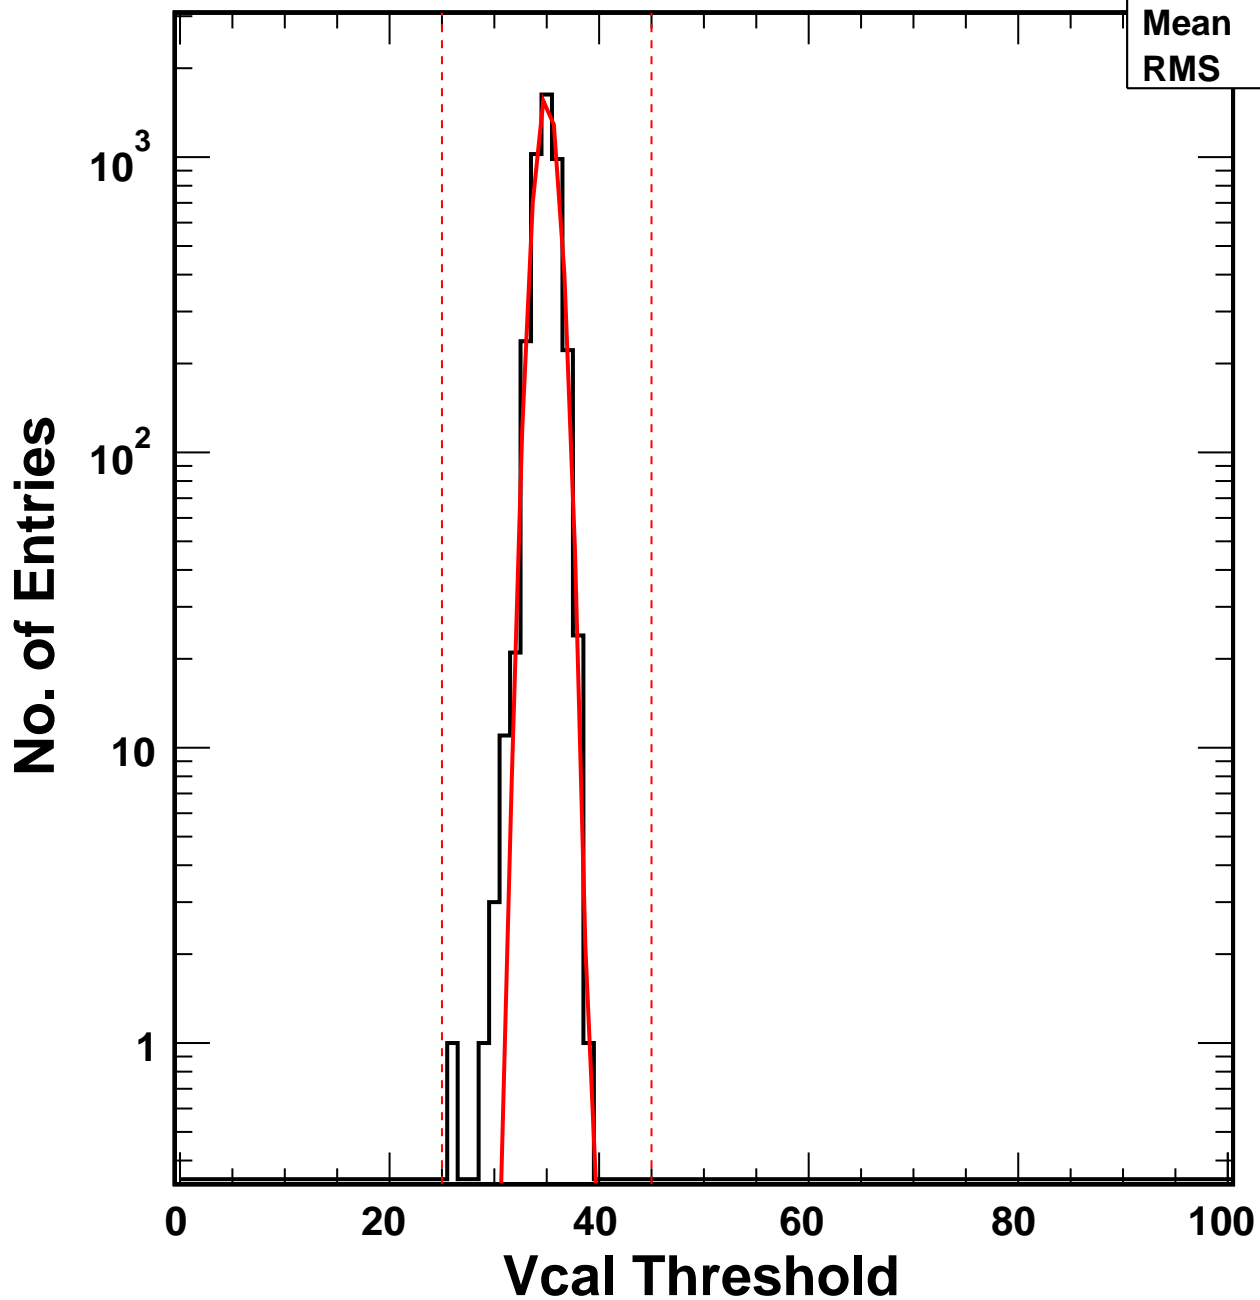

Vcal Threshold Trimmed

VcalThresholdTrimmed_6392

Entries	4160
Mean	34.97
RMS	1.055