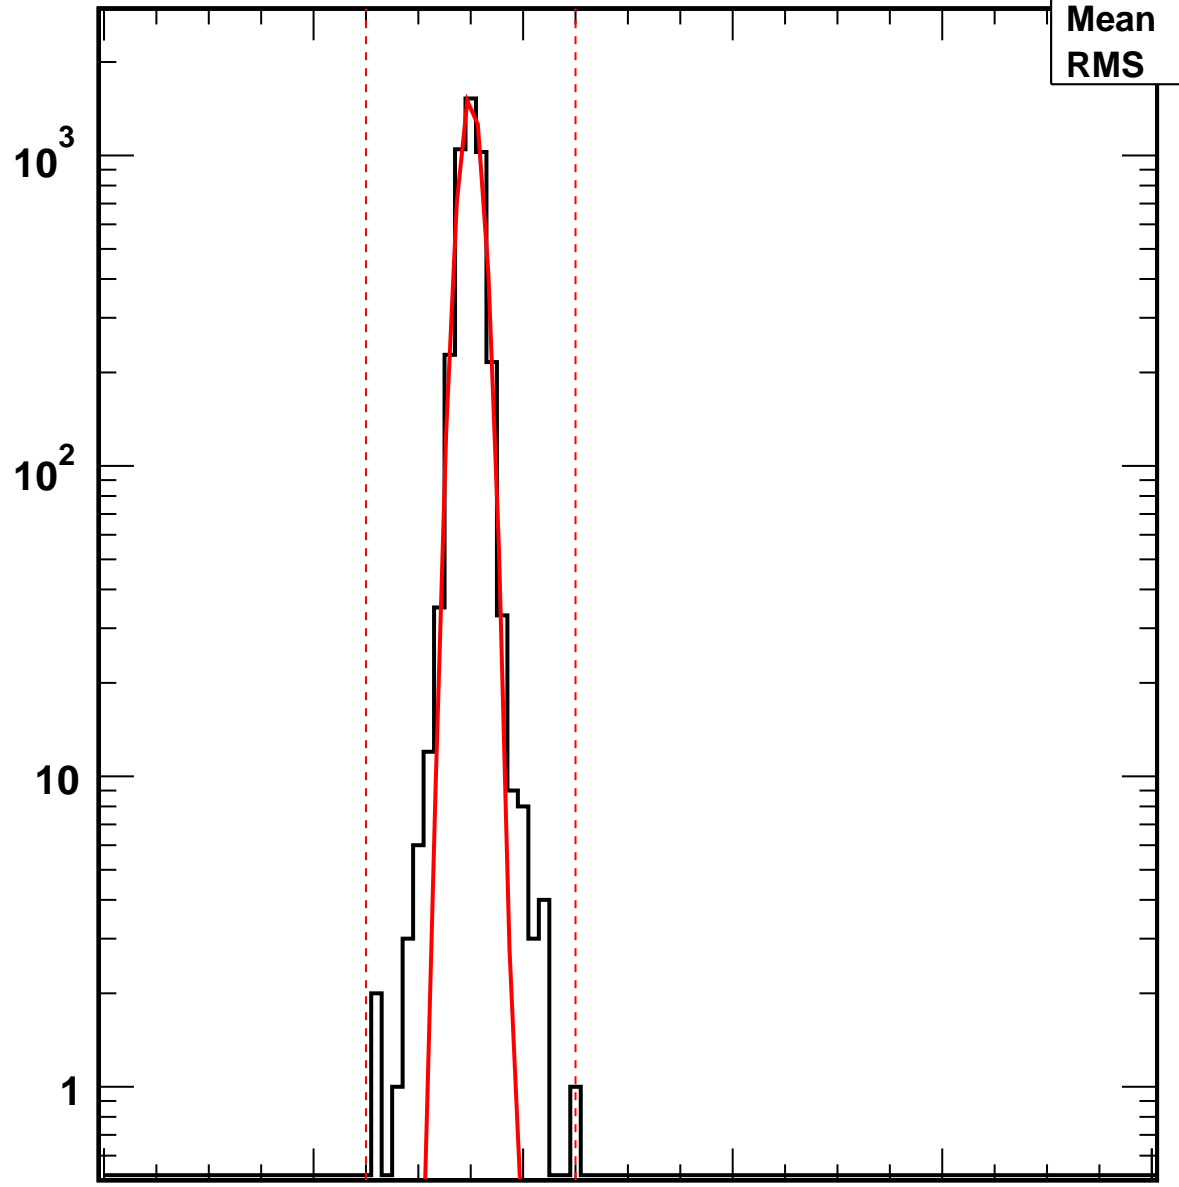

# Vcal Threshold Trimmed

VcalThresholdTrimmed\_6941

<b>Entries</b>	<b>4160</b>
<b>Mean</b>	<b>34.99</b>
<b>RMS</b>	<b>1.188</b>

No. of Entries

0 20 40 60 80 100

Vcal Threshold