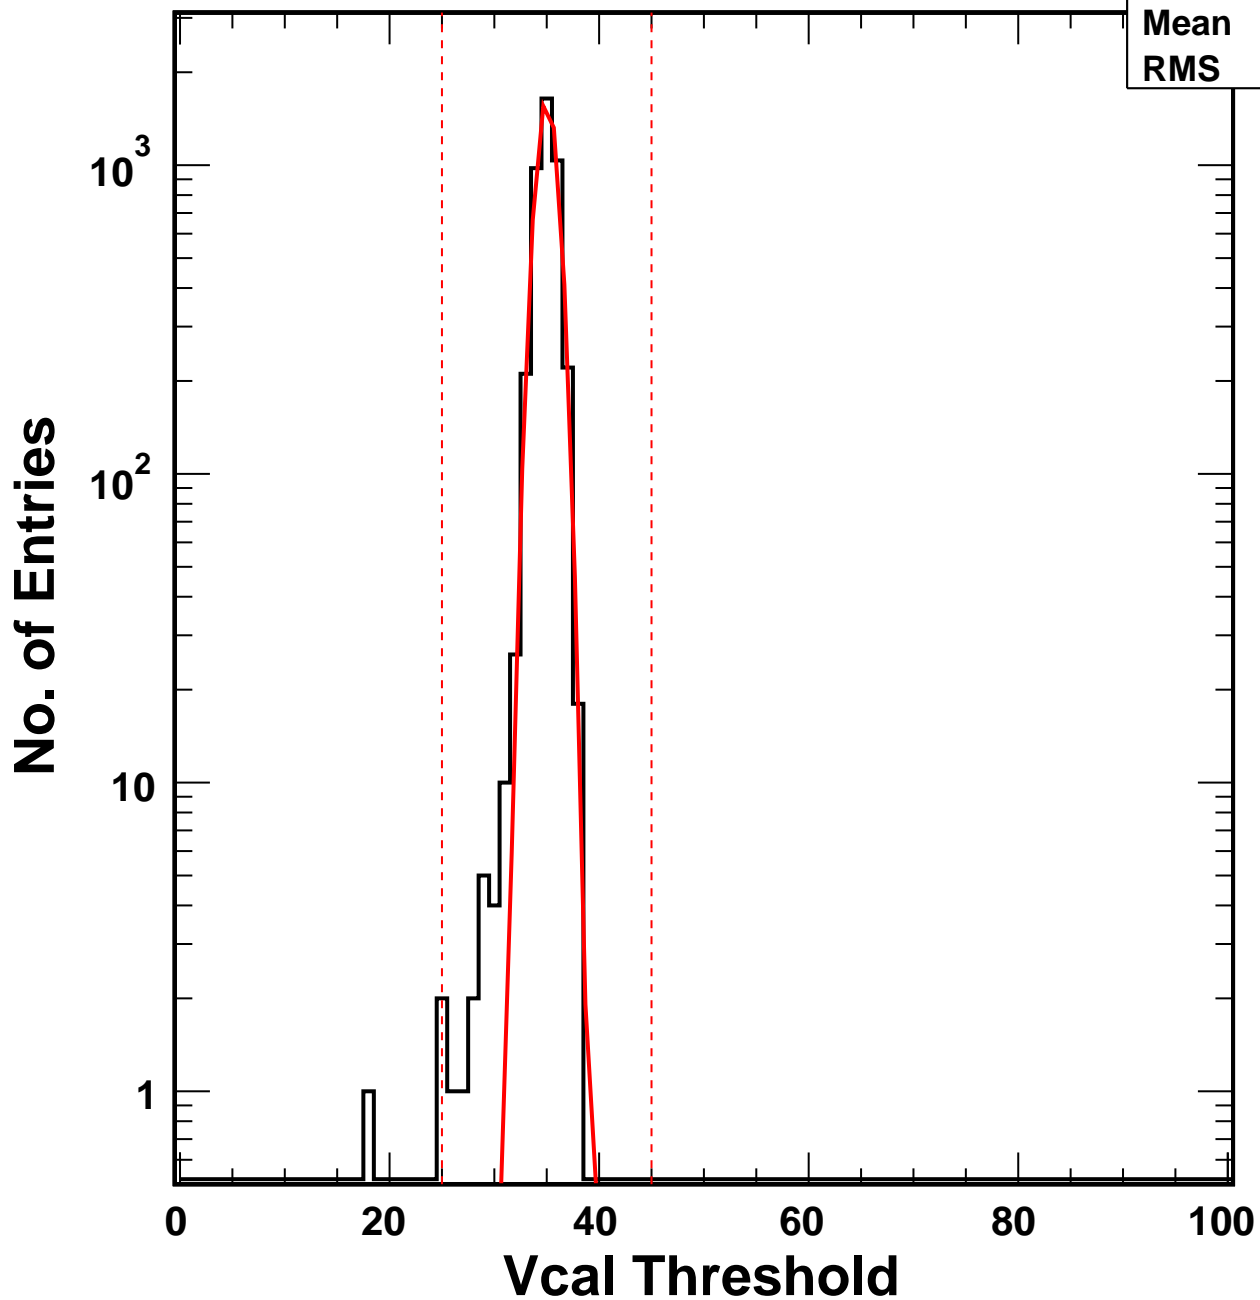

# Vcal Threshold Trimmed

VcalThresholdTrimmed\_6148

Entries	4160
Mean	34.98
RMS	1.13