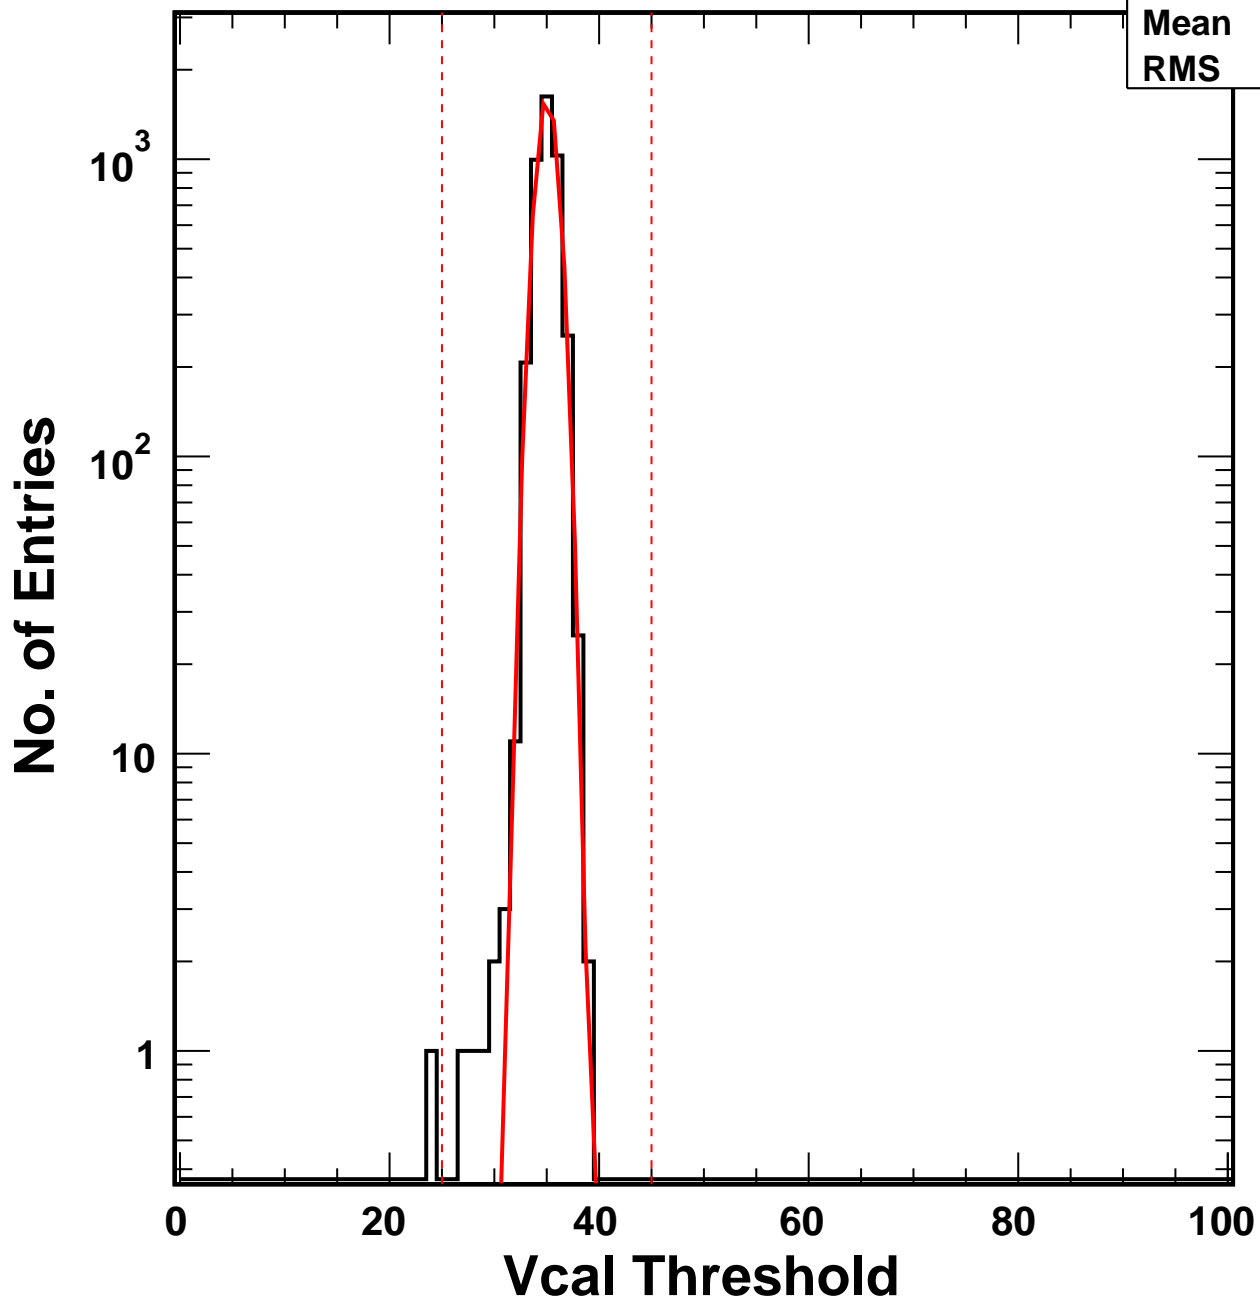

# Vcal Threshold Trimmed

VcalThresholdTrimmed\_5187

Entries 4160

Mean 35.03

RMS 1.051