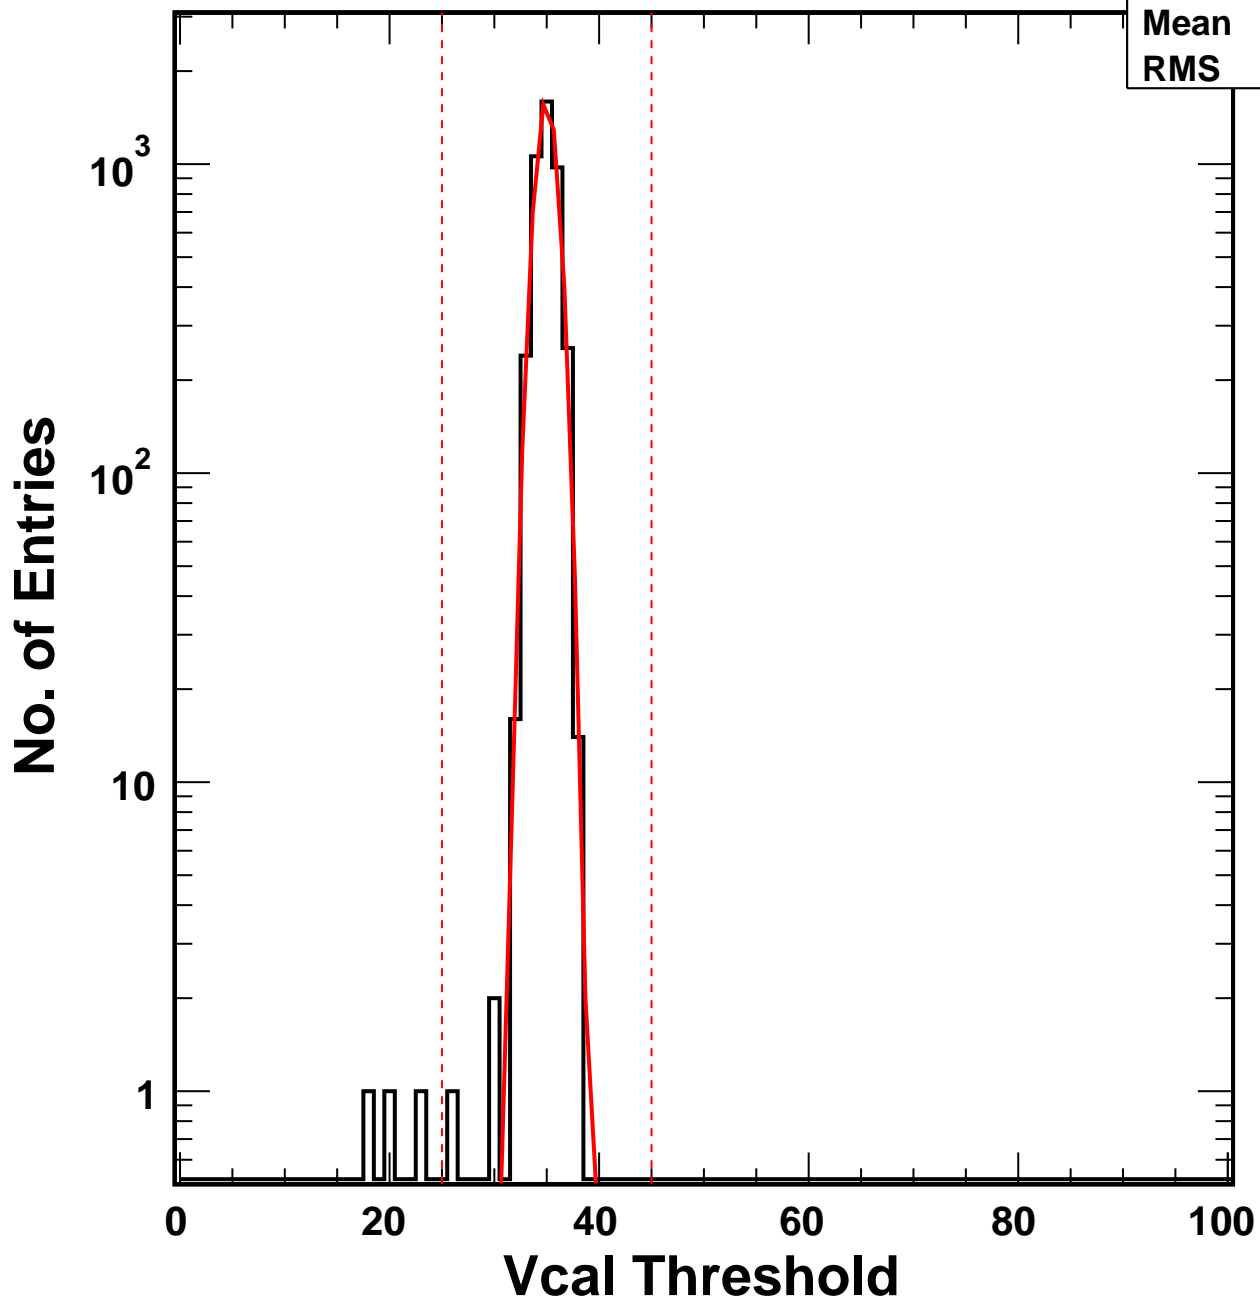

# Vcal Threshold Trimmed

VcalThresholdTrimmed\_4286

Entries 4160

Mean 34.97

RMS 1.104