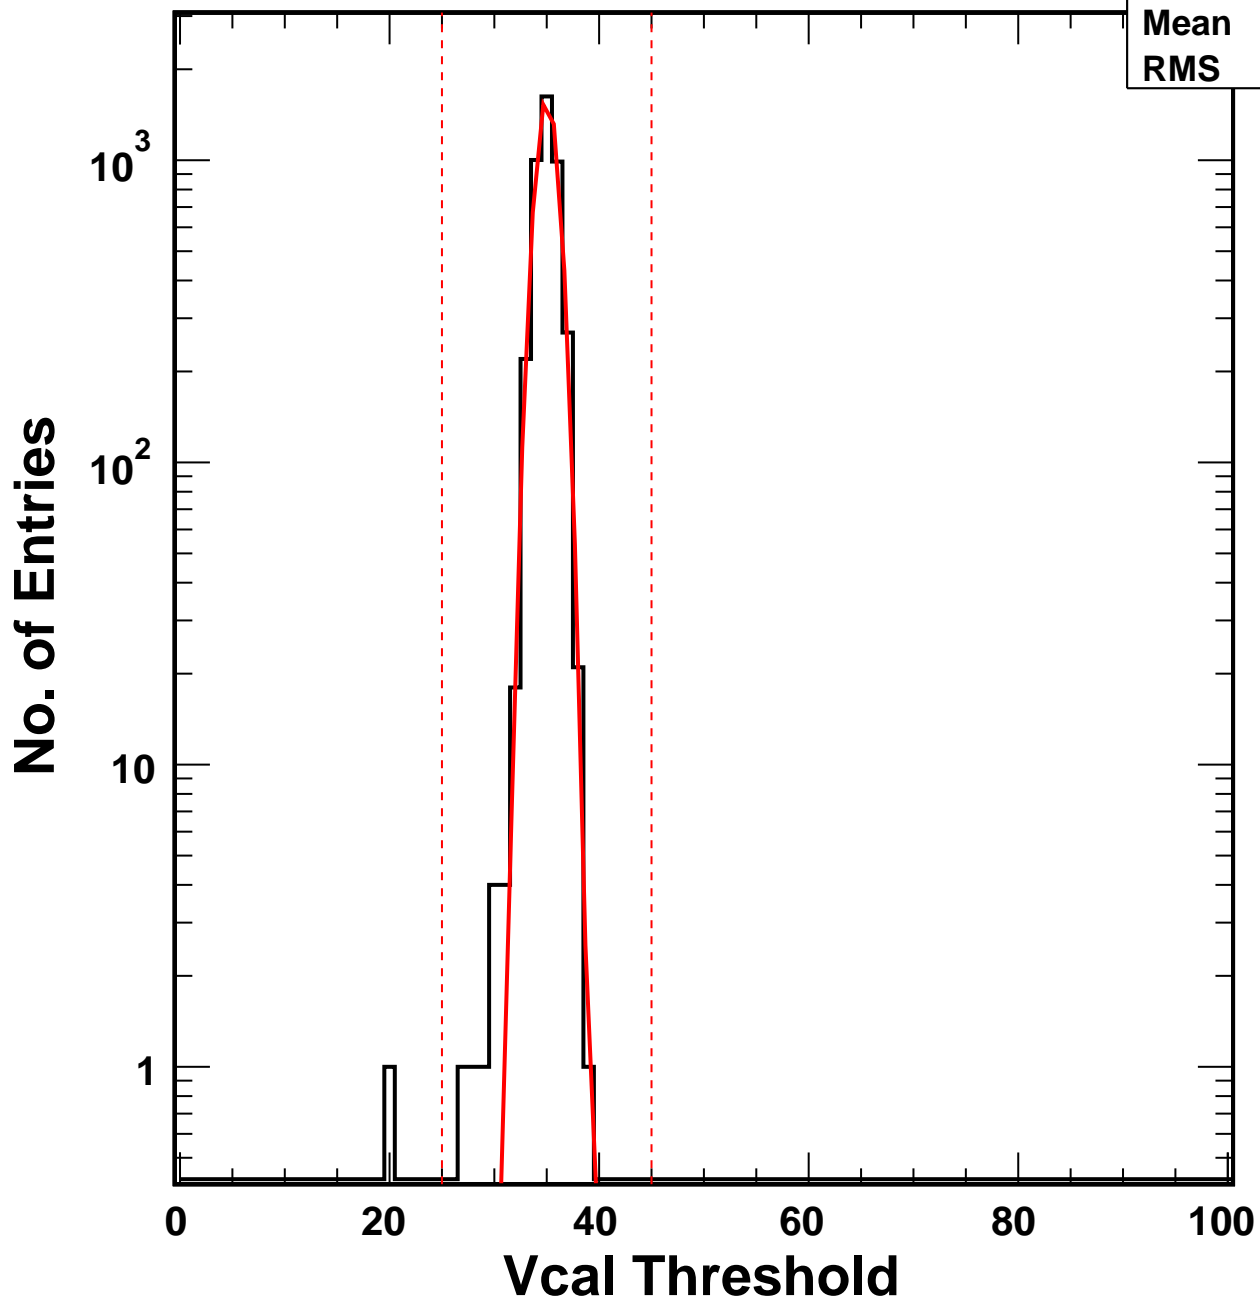

Vcal Threshold Trimmed

VcalThresholdTrimmed_1585

Entries 4159

Mean 35.01

RMS 1.08