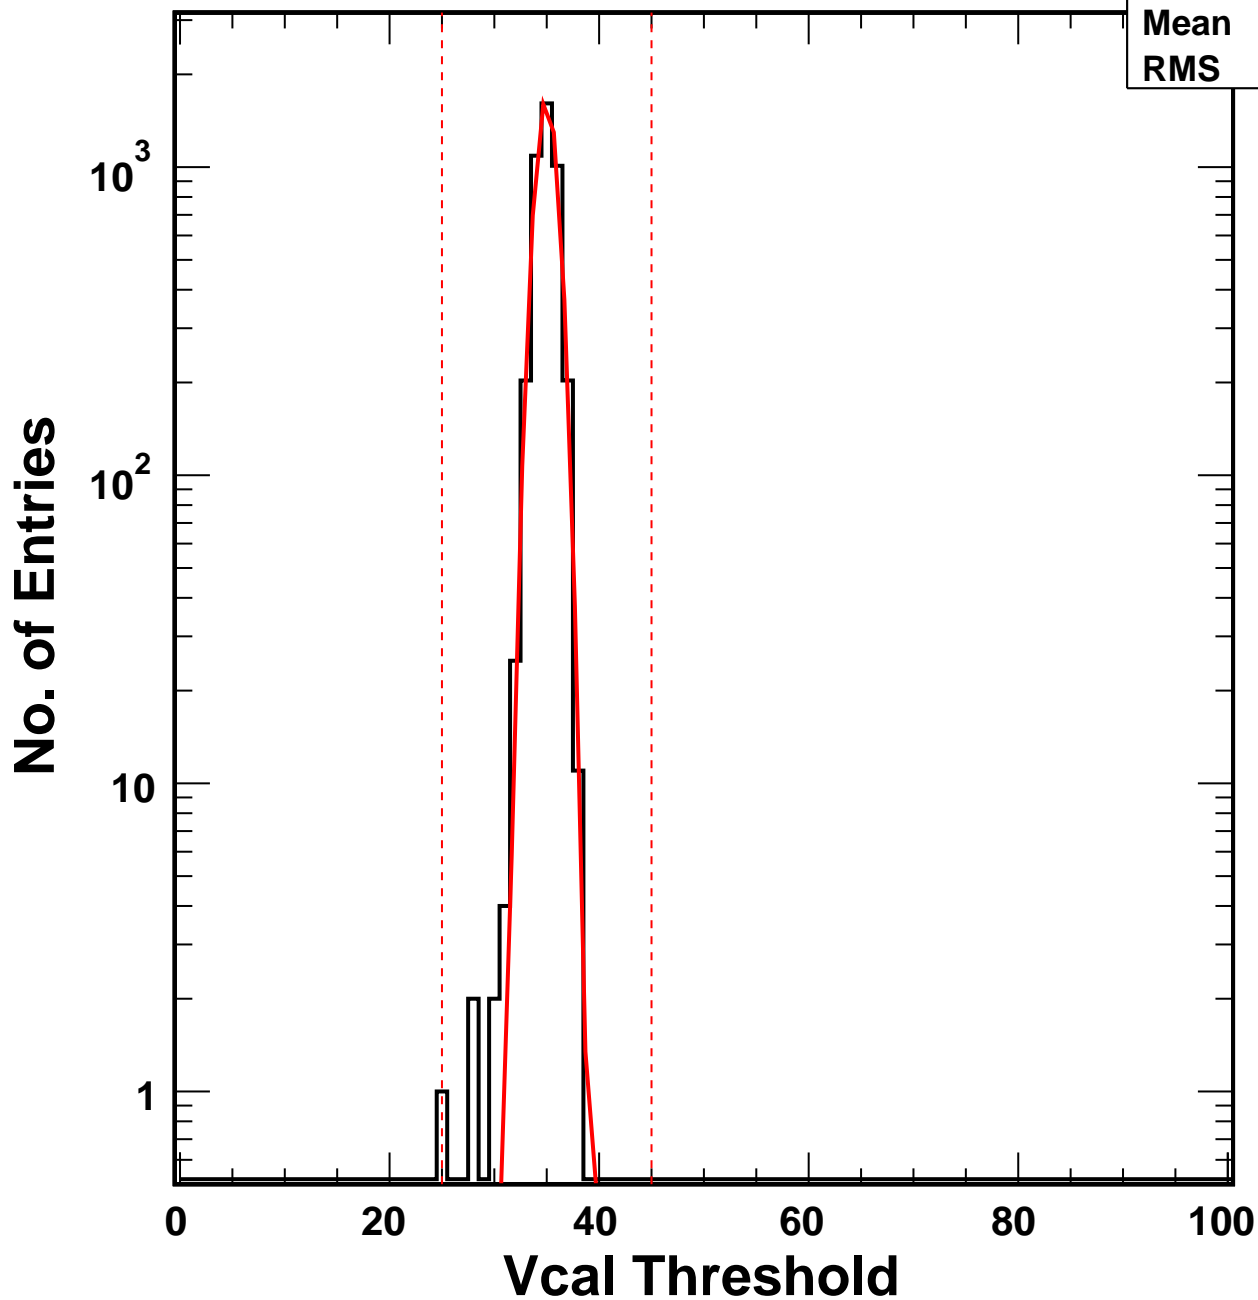

Vcal Threshold Trimmed

VcalThresholdTrimmed_1524

Entries 4160

Mean 34.96

RMS 1.023