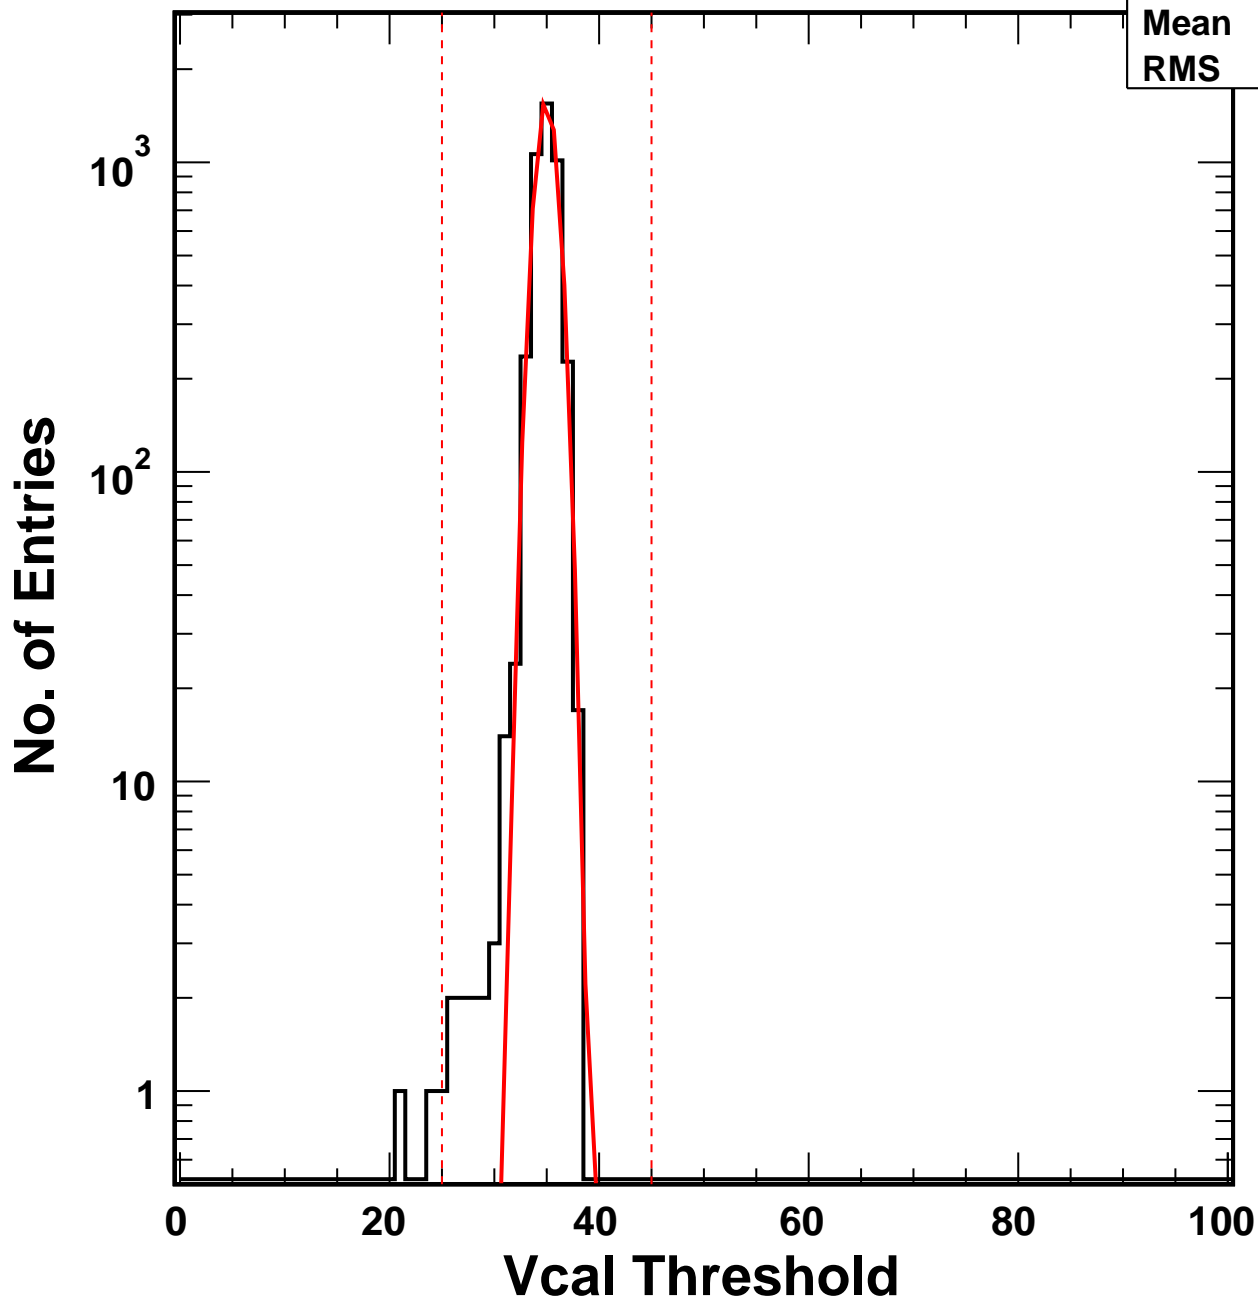

Vcal Threshold Trimmed

VcalThresholdTrimmed_1036

Entries 4159

Mean 34.94

RMS 1.146