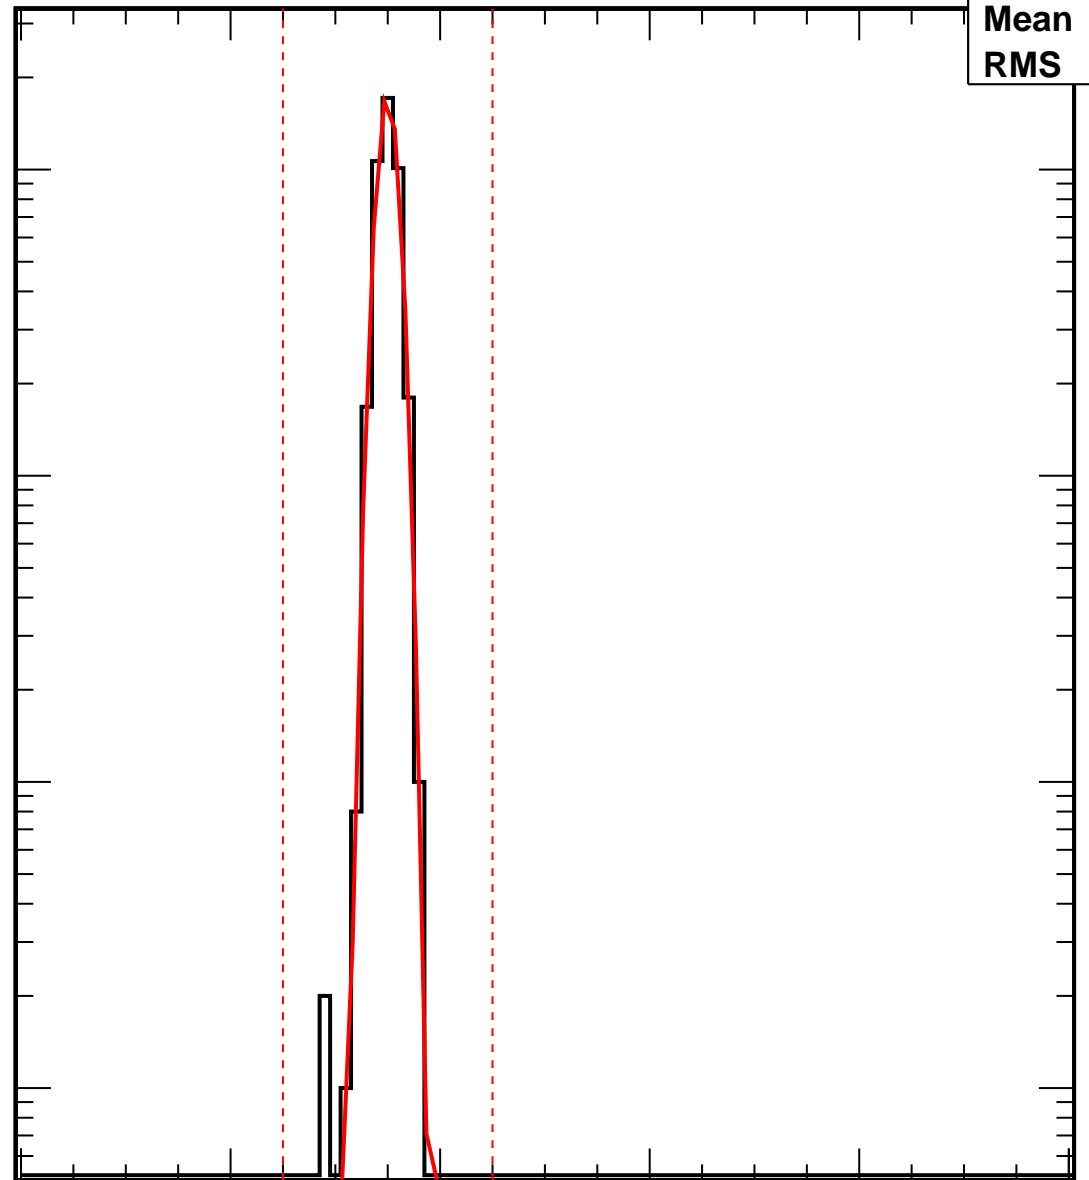

Vcal Threshold Trimmed

VcalThresholdTrimmed_26434

Entries	4160
Mean	34.99
RMS	0.9455

No. of Entries

10³
10²
10
1

0 20 40 60 80 100
Vcal Threshold