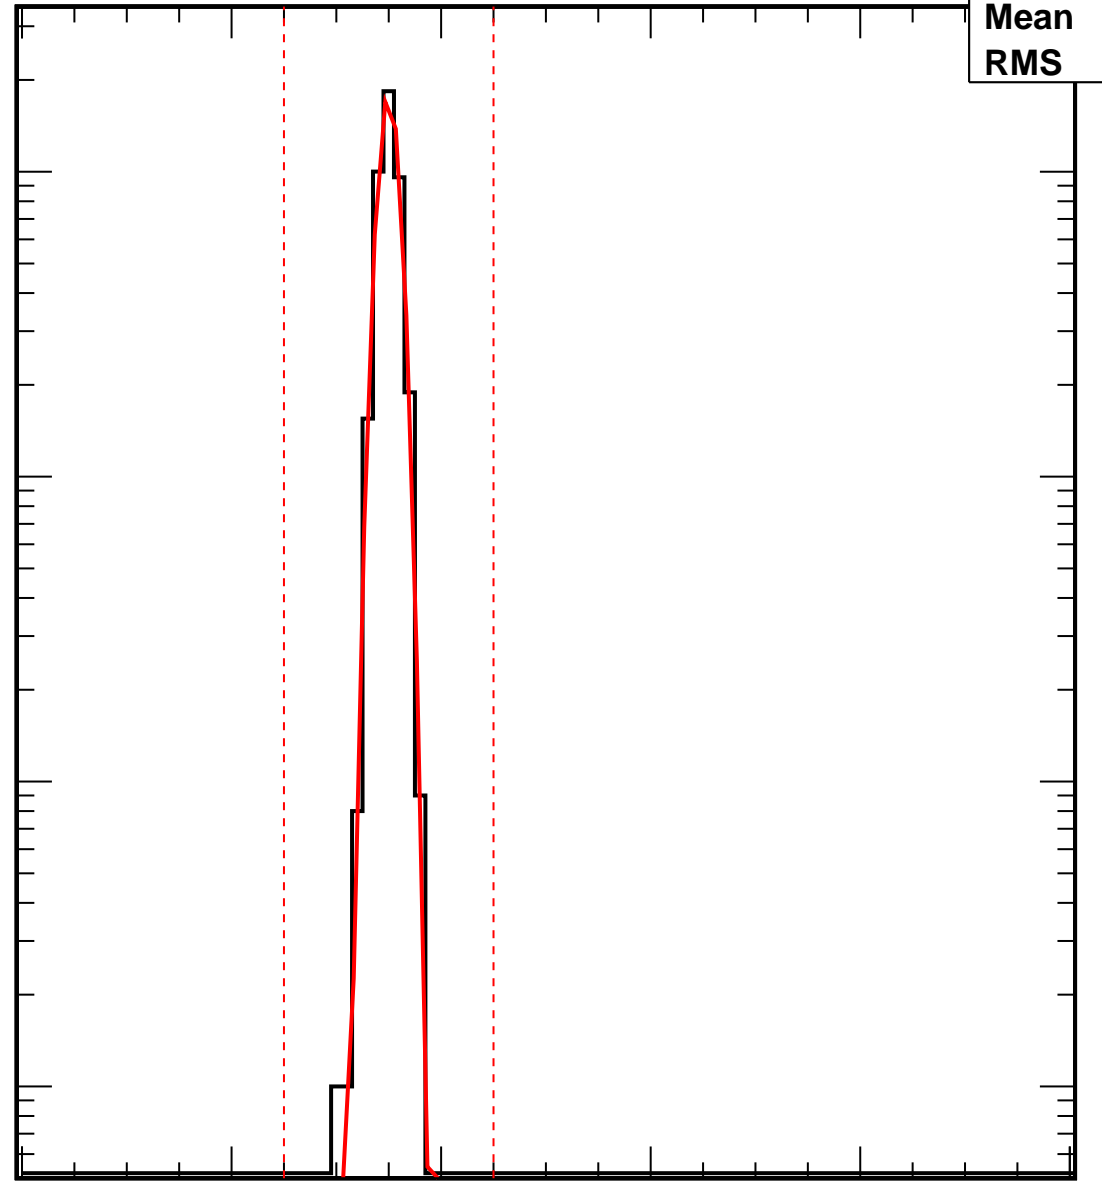

Vcal Threshold Trimmed

VcalThresholdTrimmed_26922

Entries	4160
Mean	35
RMS	0.9212

No. of Entries

10³
10²
10
1

0 20 40 60 80 100

Vcal Threshold