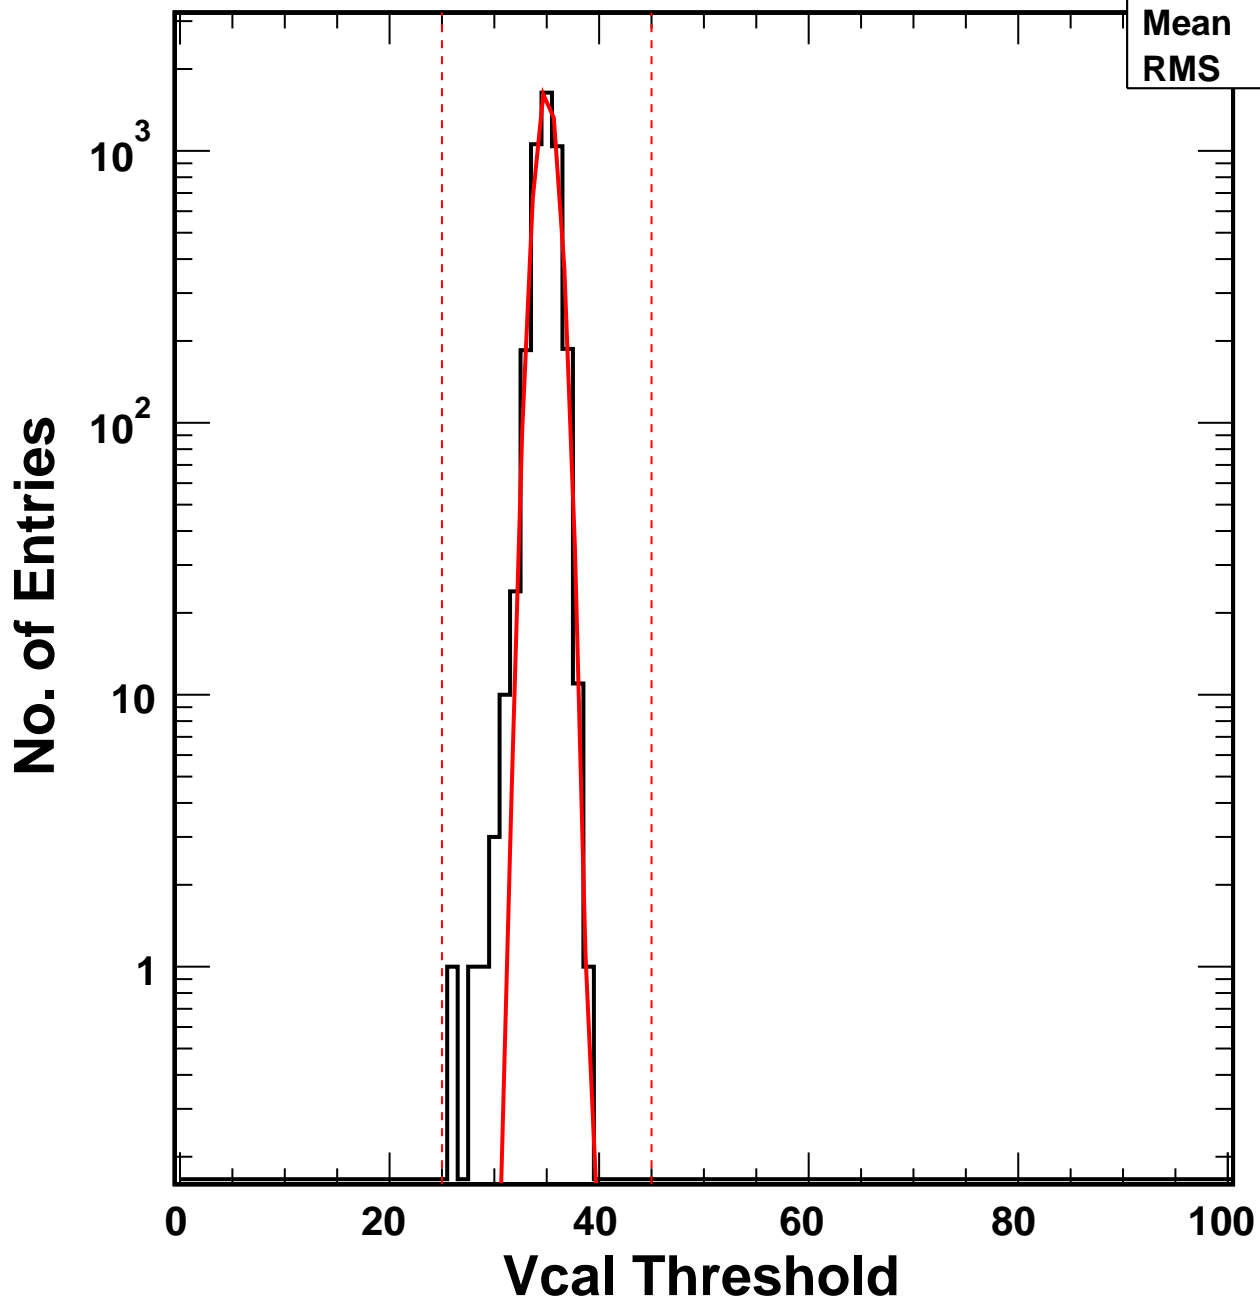

Vcal Threshold Trimmed

VcalThresholdTrimmed_2668

Entries 4159

Mean 34.97

RMS 1.018