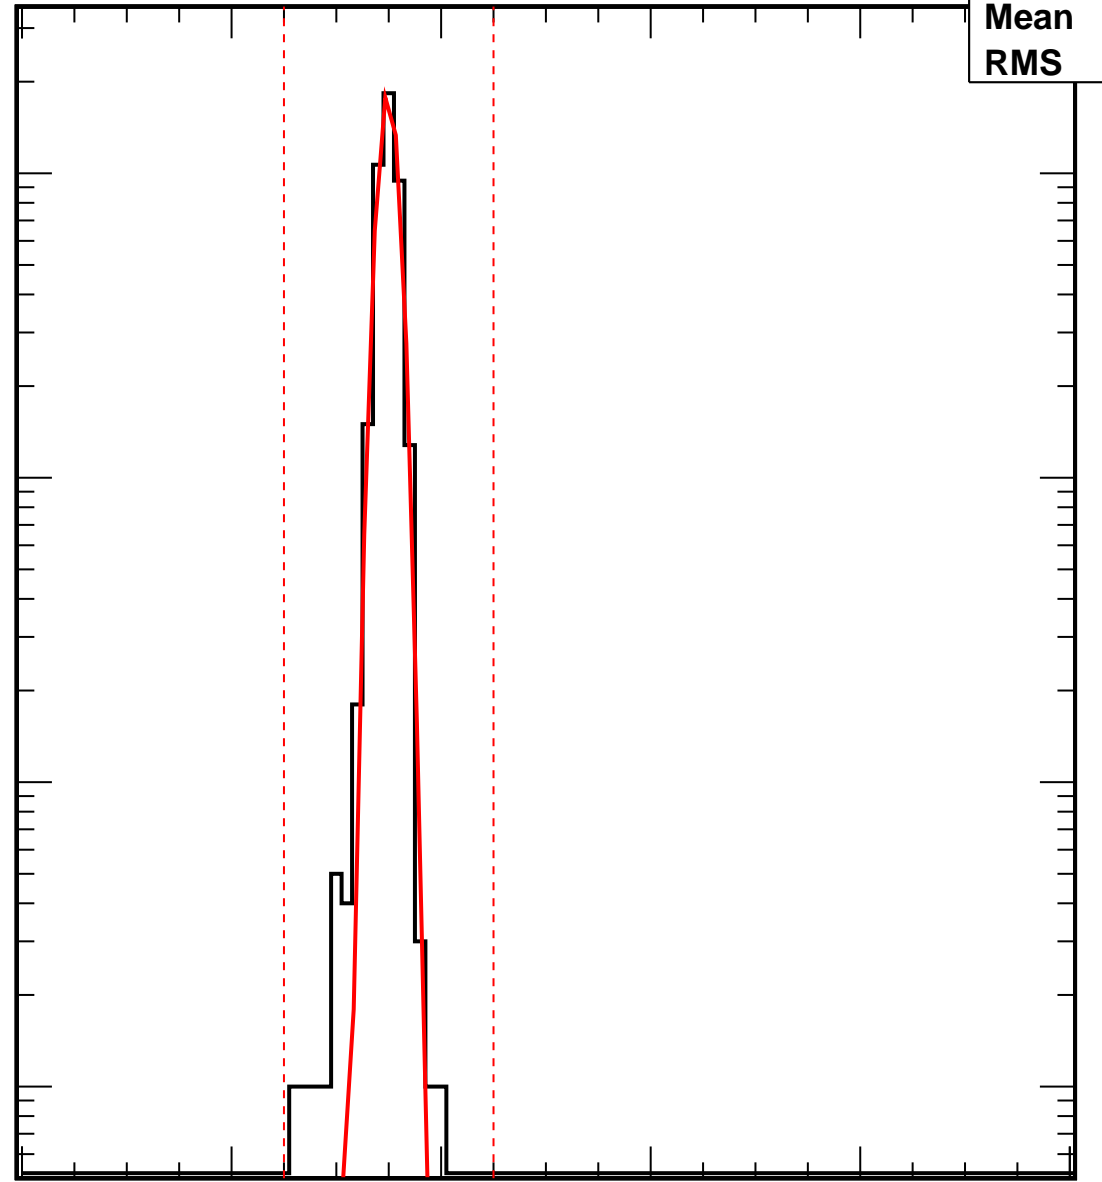

Vcal Threshold Trimmed

VcalThresholdTrimmed_22832

Entries	4160
Mean	34.93
RMS	0.9502

No. of Entries

10^3
 10^2
10
1

0 20 40 60 80 100

Vcal Threshold