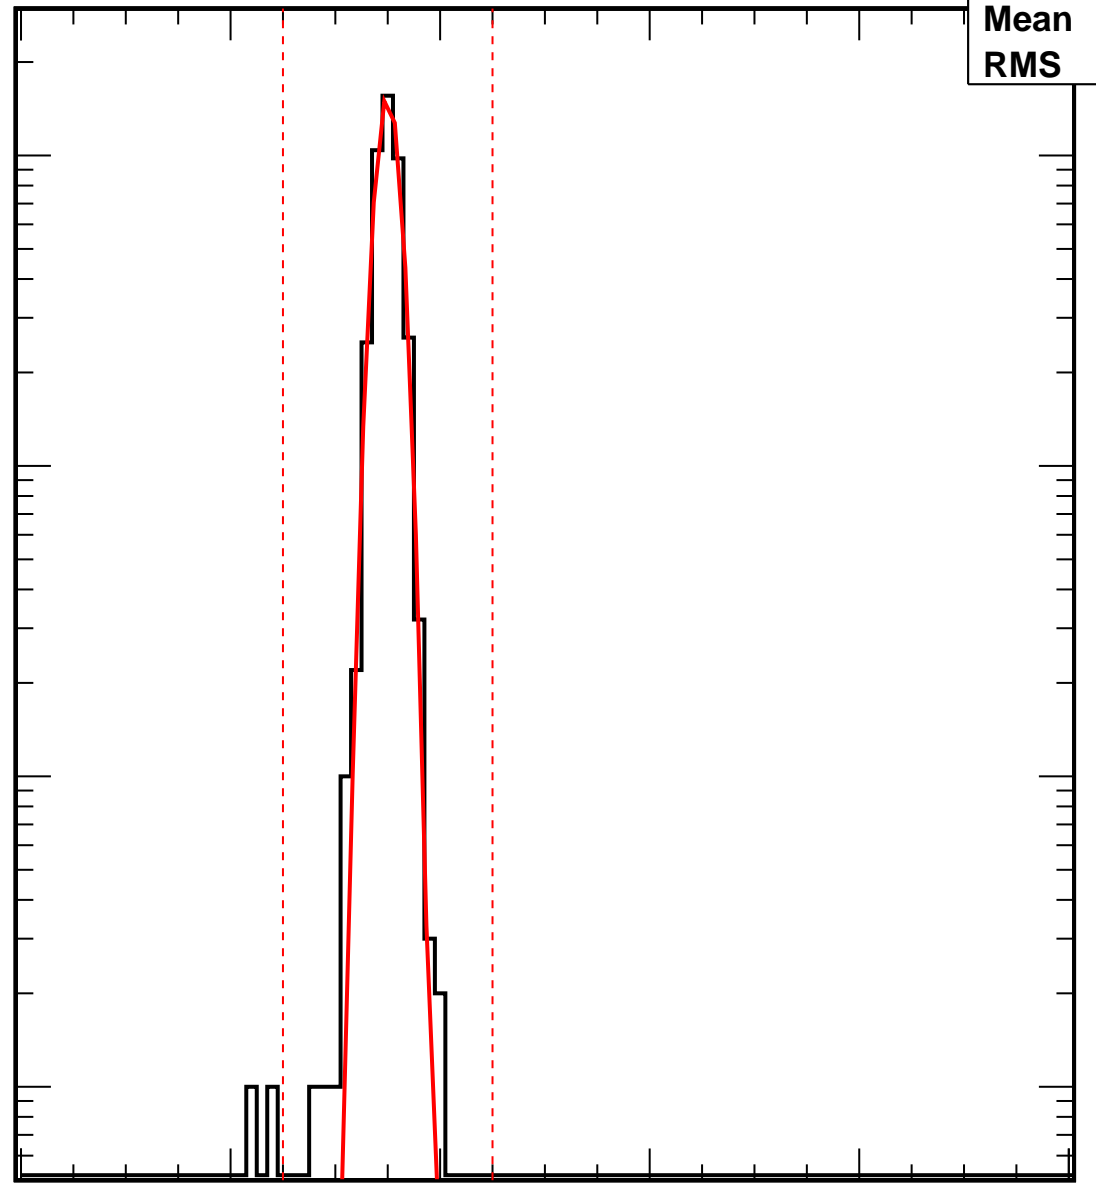

# Vcal Threshold Trimmed

VcalThresholdTrimmed\_1829

<b>Entries</b>	<b>4160</b>
<b>Mean</b>	<b>34.98</b>
<b>RMS</b>	<b>1.118</b>

No. of Entries

10<sup>3</sup>  
10<sup>2</sup>  
10  
1

0 20 40 60 80 100

Vcal Threshold