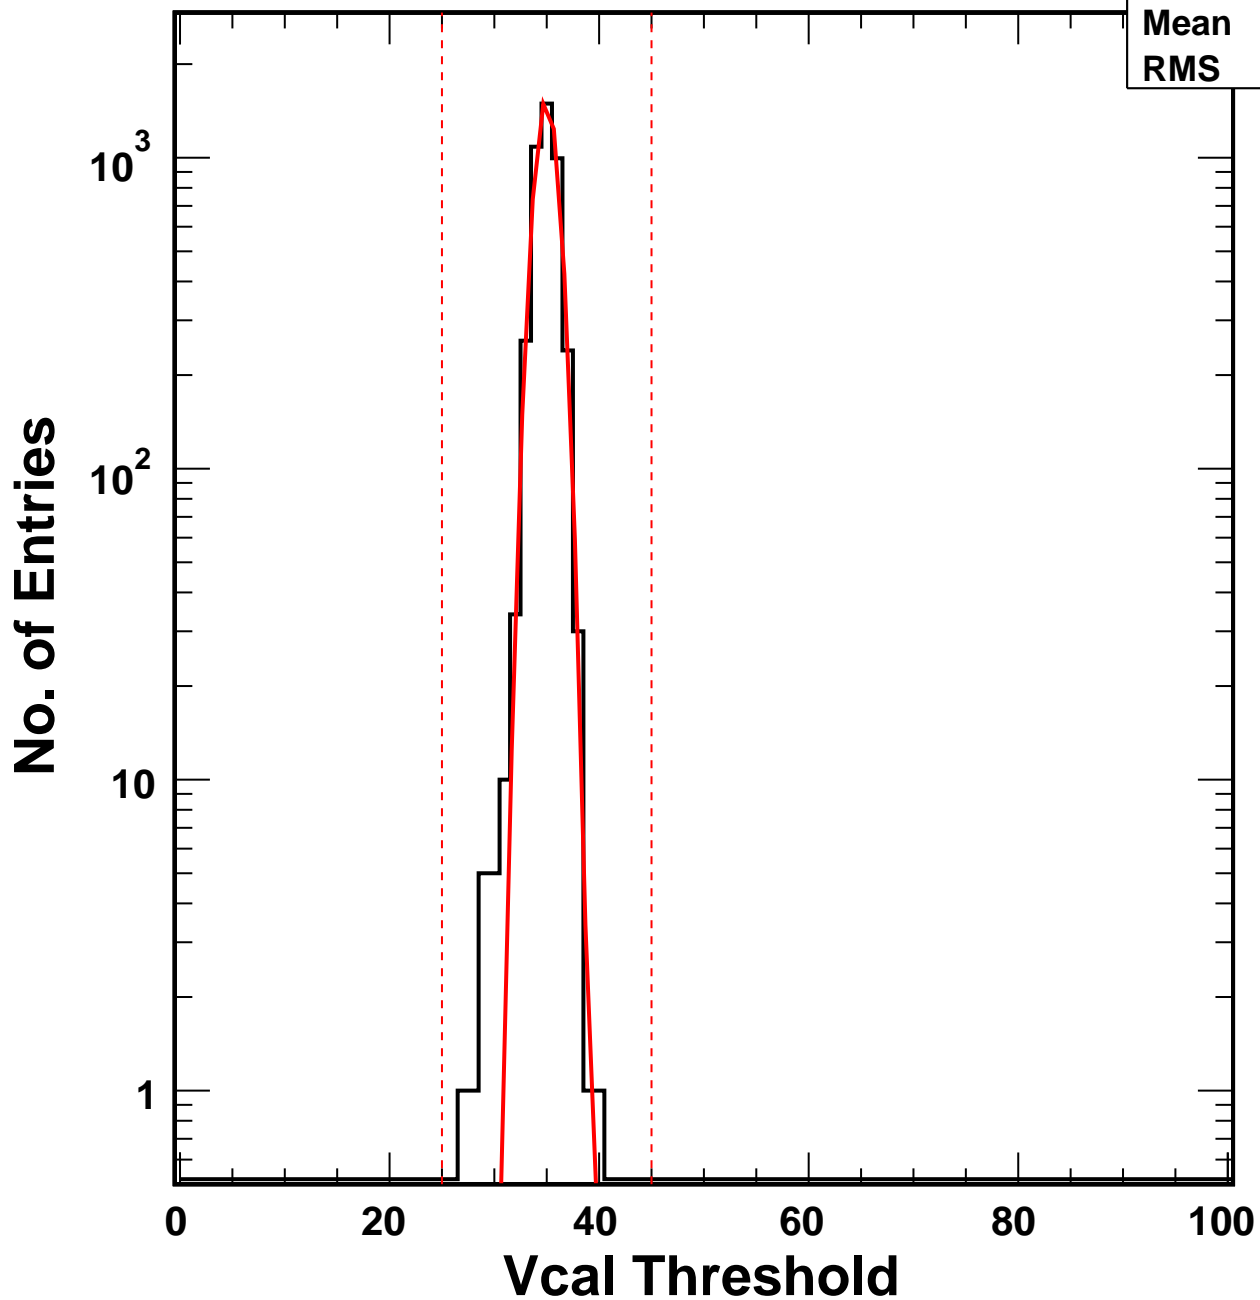

# Vcal Threshold Trimmed

VcalThresholdTrimmed\_501

Entries 4160

Mean 34.94

RMS 1.124