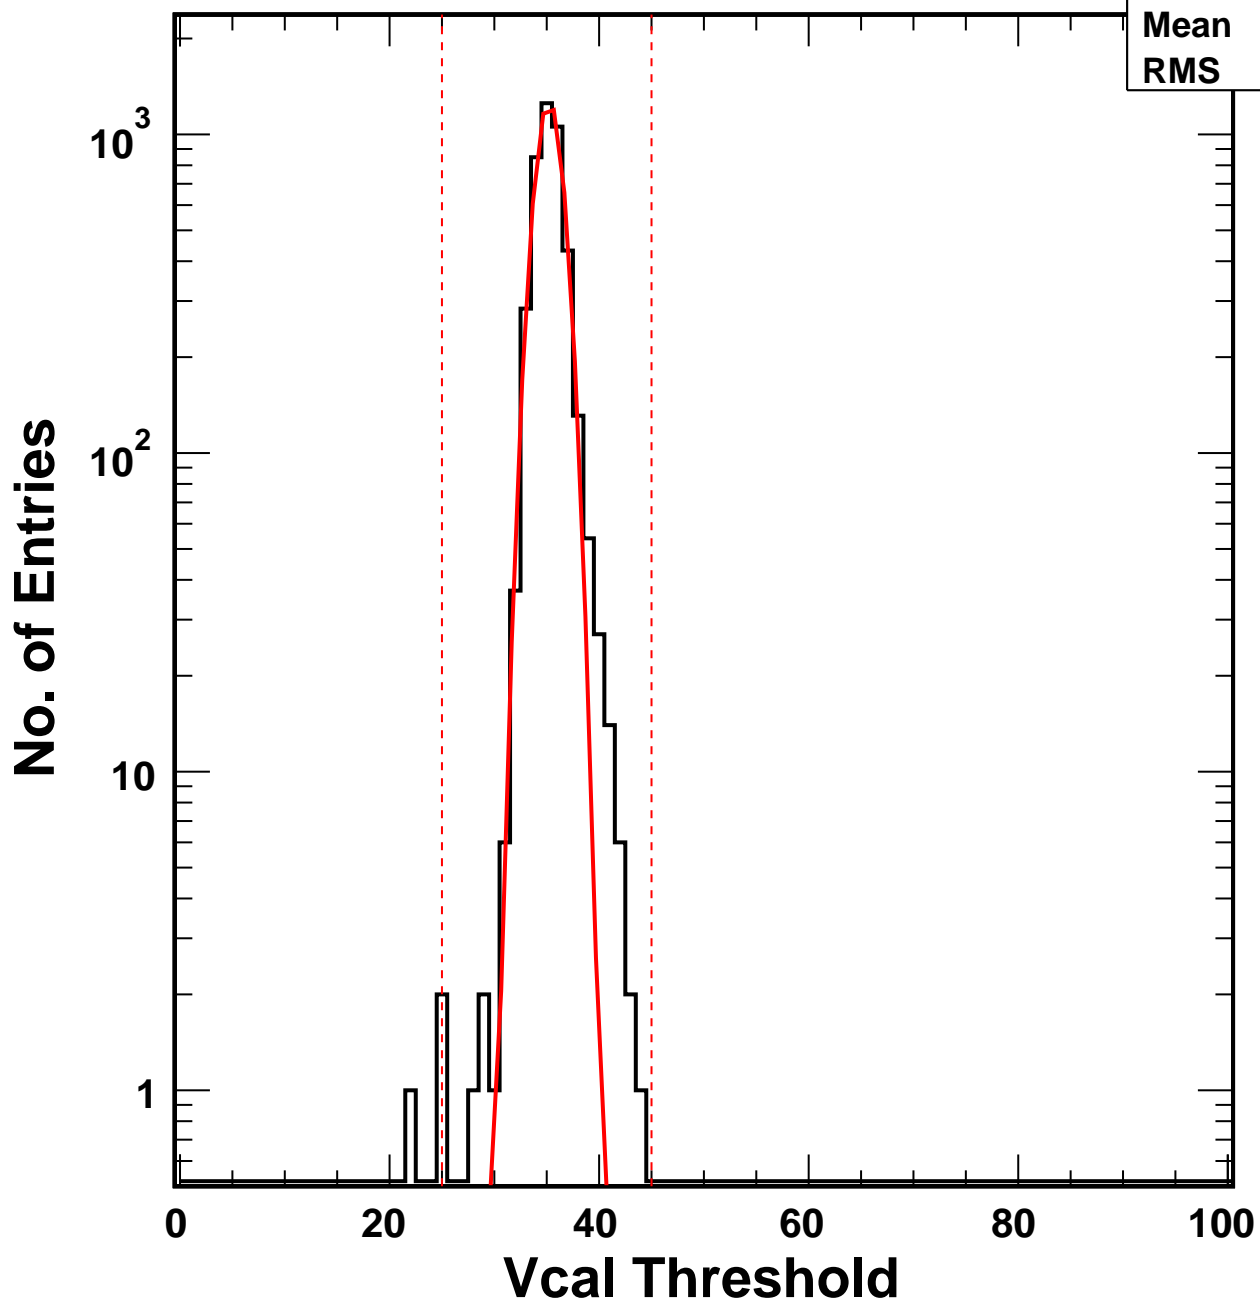

# Vcal Threshold Trimmed

VcalThresholdTrimmed\_17518

Entries 4160

Mean 35.29

RMS 1.478