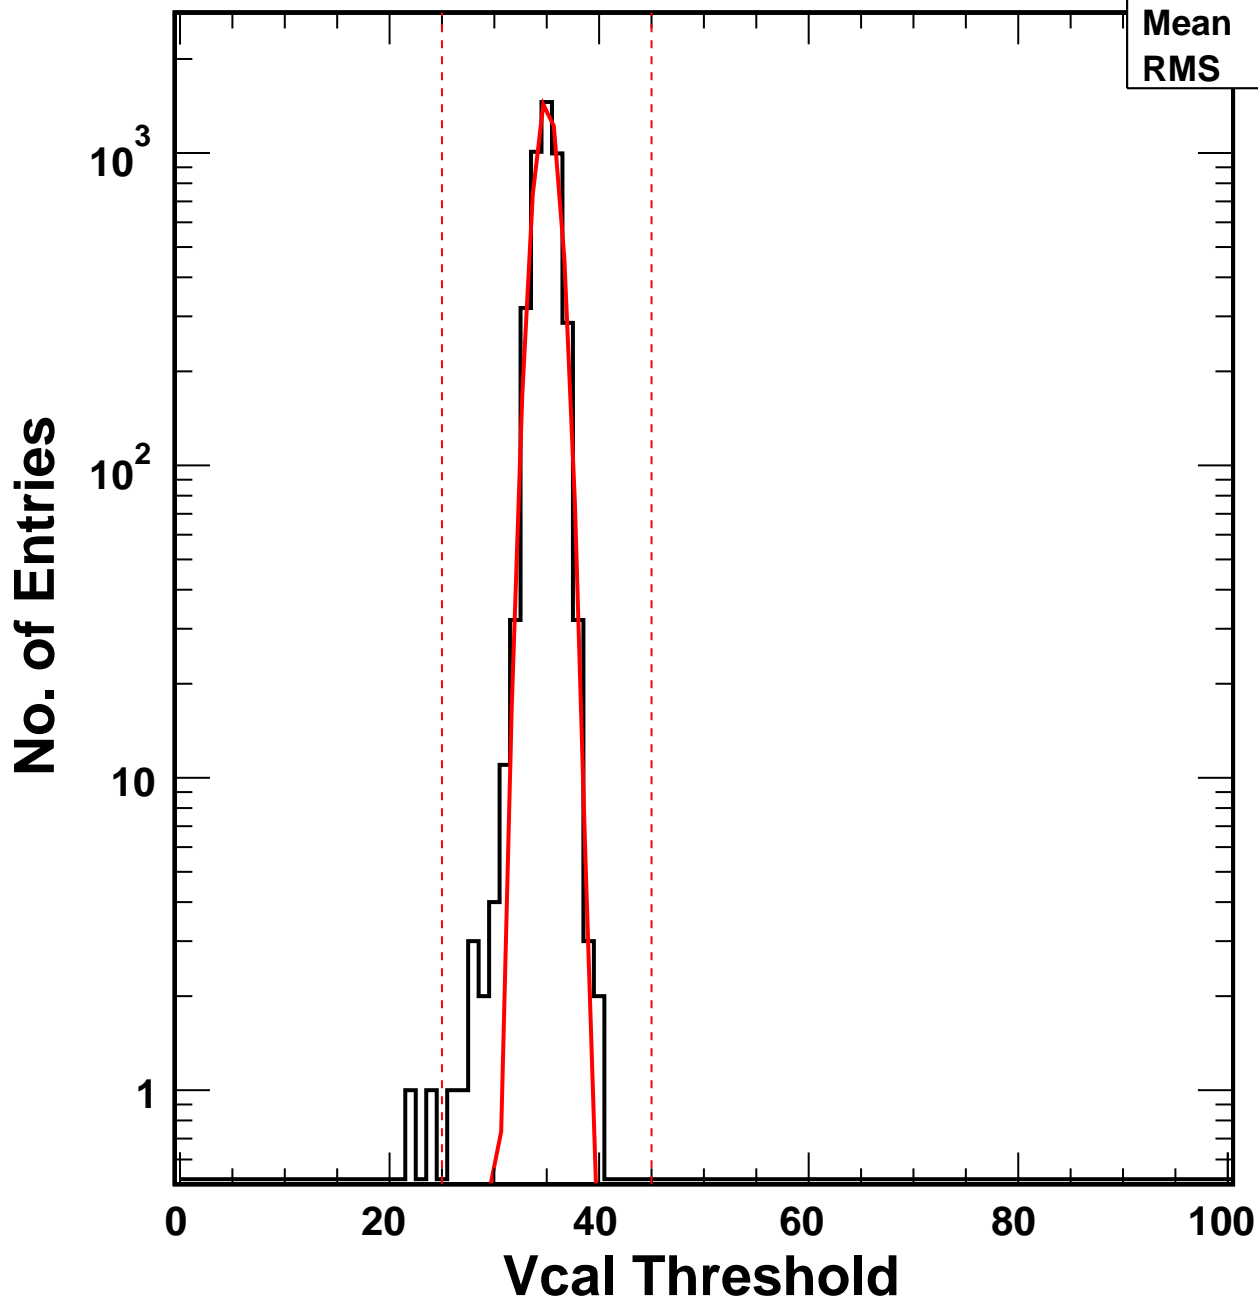

# Vcal Threshold Trimmed

VcalThresholdTrimmed\_2363

Entries 4160

Mean 34.95

RMS 1.203