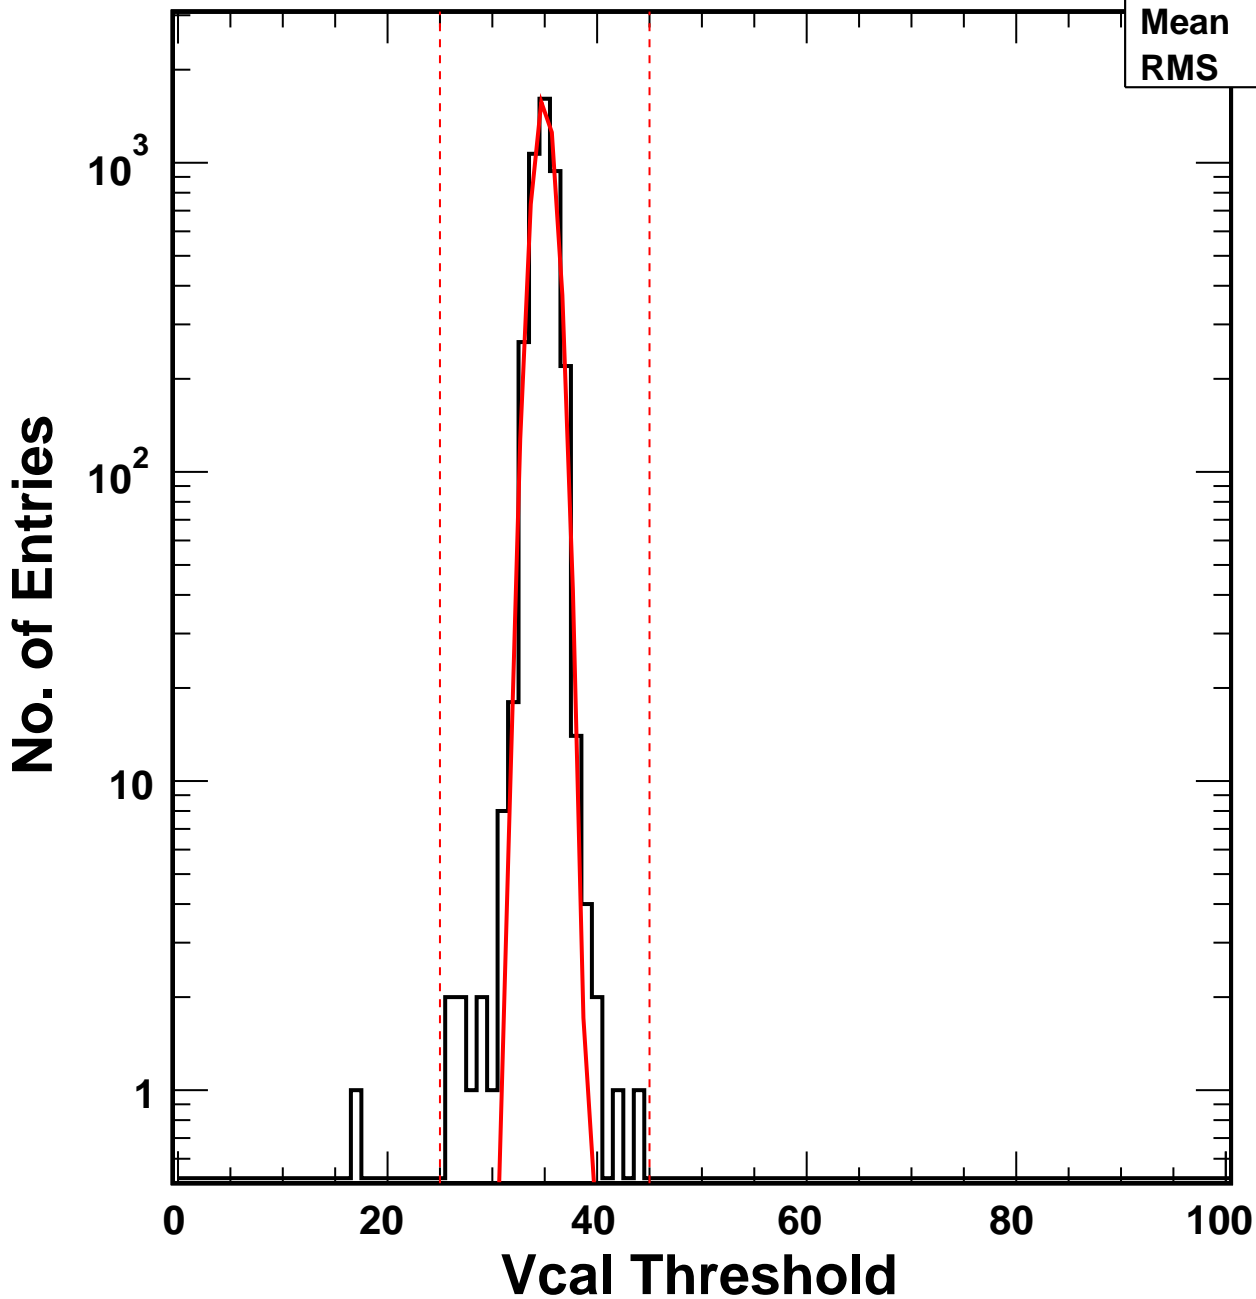

Vcal Threshold Trimmed

VcalThresholdTrimmed_2180

Entries 4160

Mean 34.93

RMS 1.133