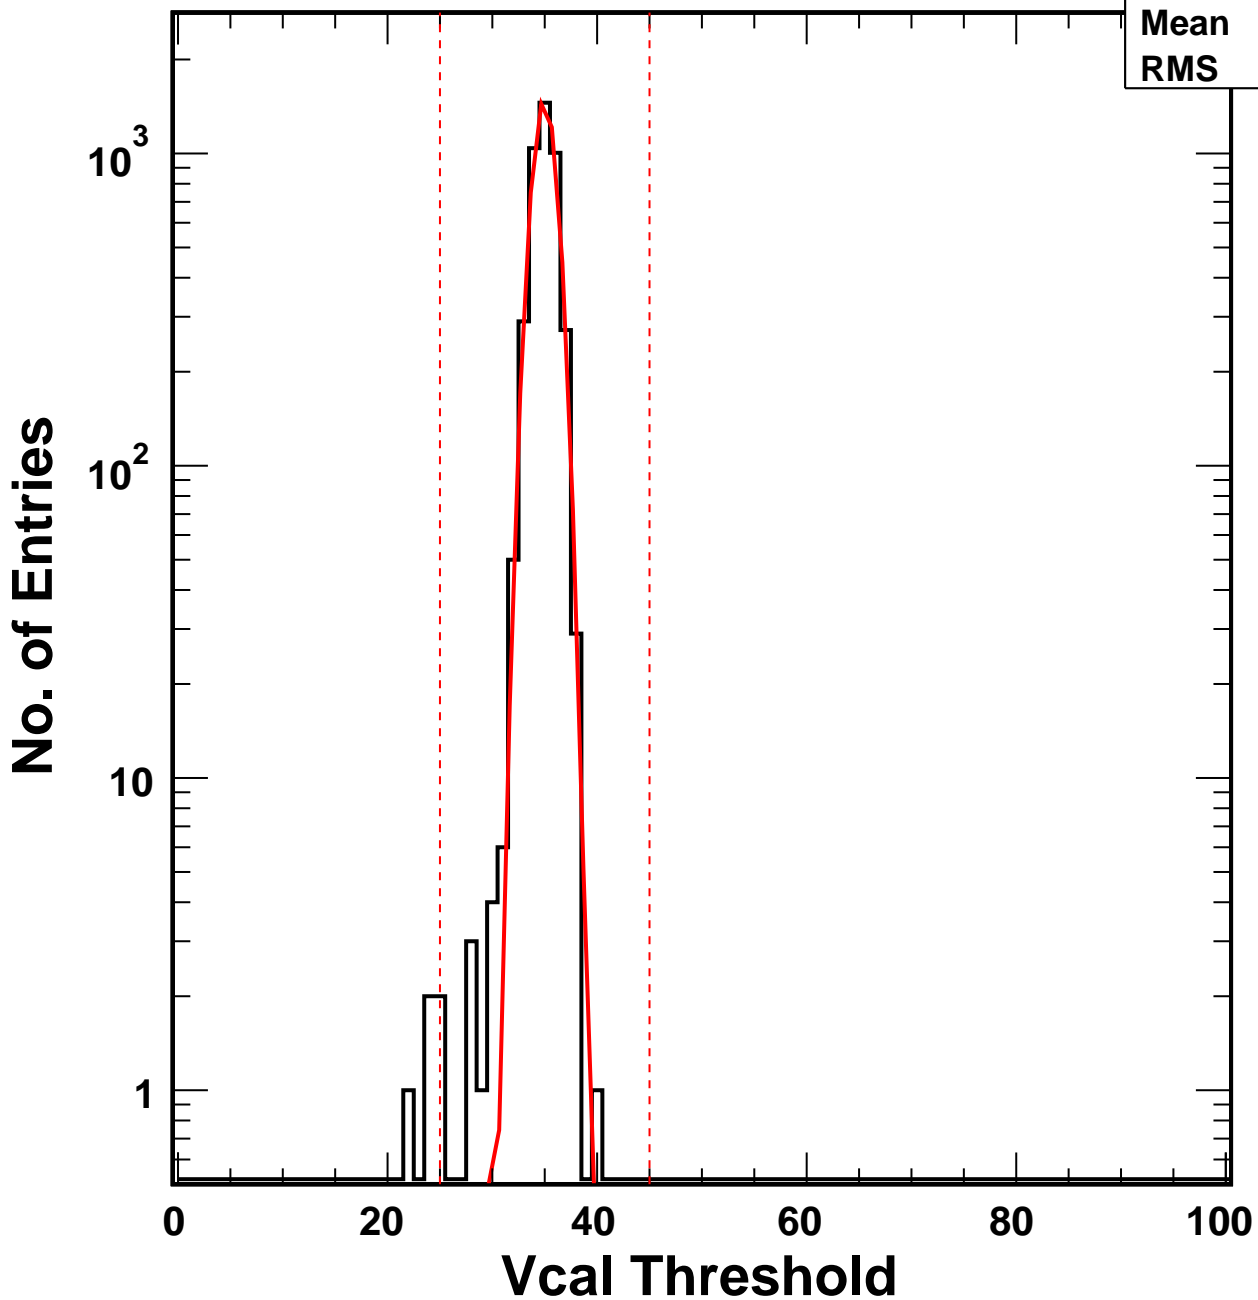

# Vcal Threshold Trimmed

VcalThresholdTrimmed\_2790

Entries 4160

Mean 34.94

RMS 1.201