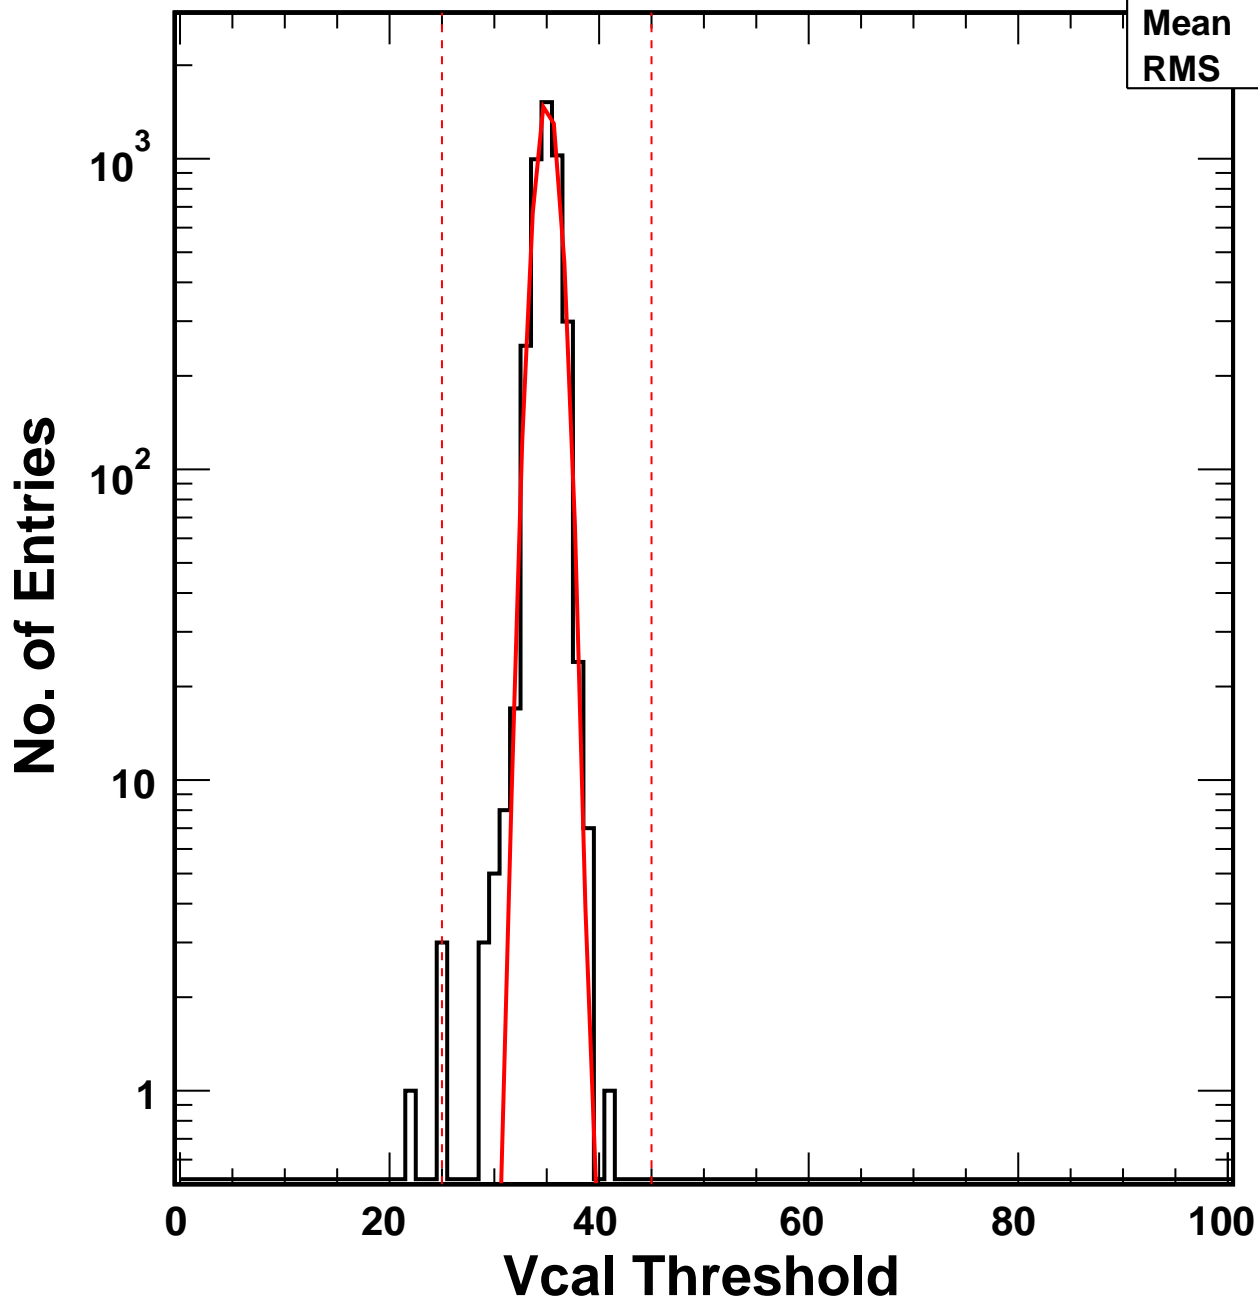

Vcal Threshold Trimmed

VcalThresholdTrimmed_2546

Entries 4160

Mean 35.02

RMS 1.156