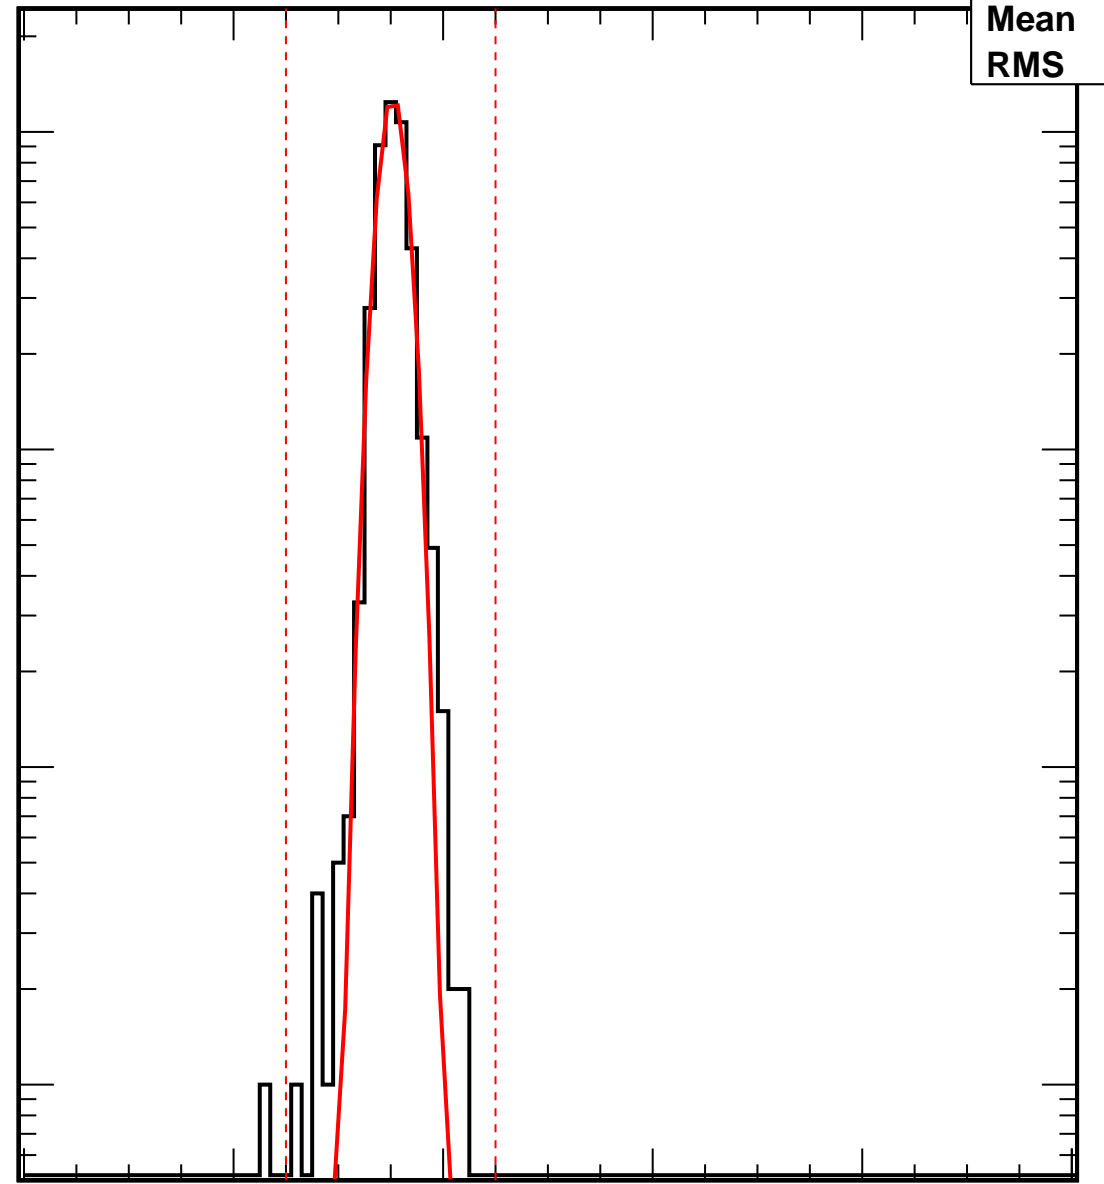

Vcal Threshold Trimmed

VcalThresholdTrimmed_13672

Entries	4160
Mean	35.21
RMS	1.381

No. of Entries

10³
10²
10
1

0 20 40 60 80 100

Vcal Threshold