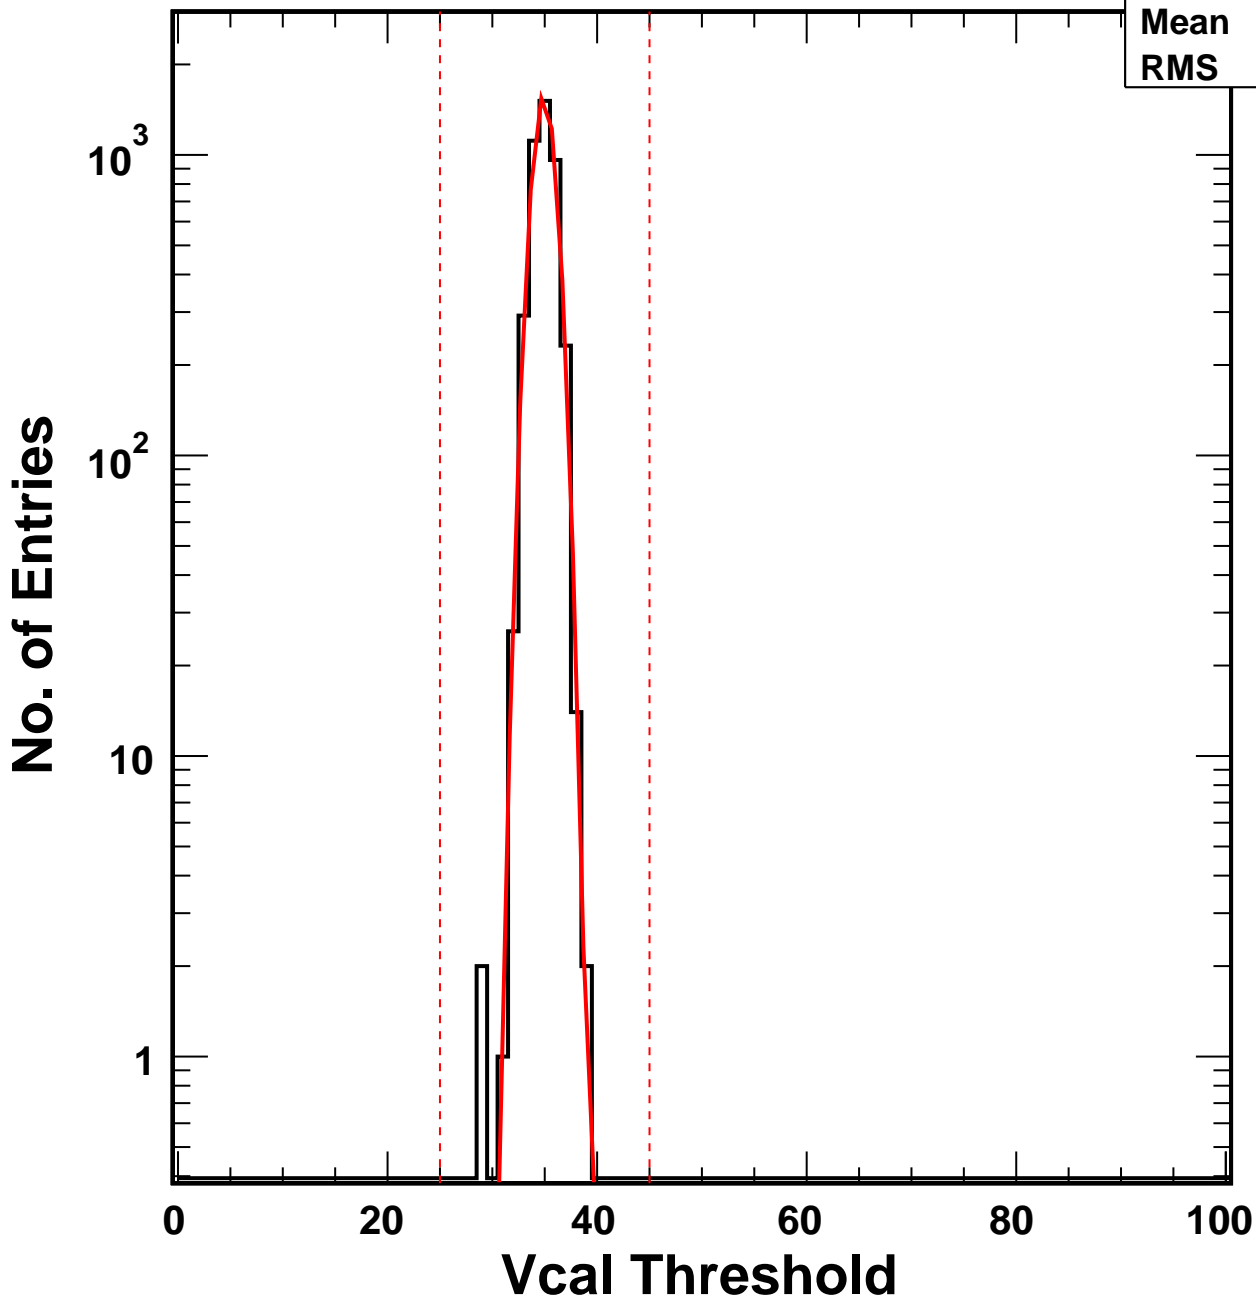

# Vcal Threshold Trimmed

VcalThresholdTrimmed\_135

Entries 4159

Mean 34.92

RMS 1.055