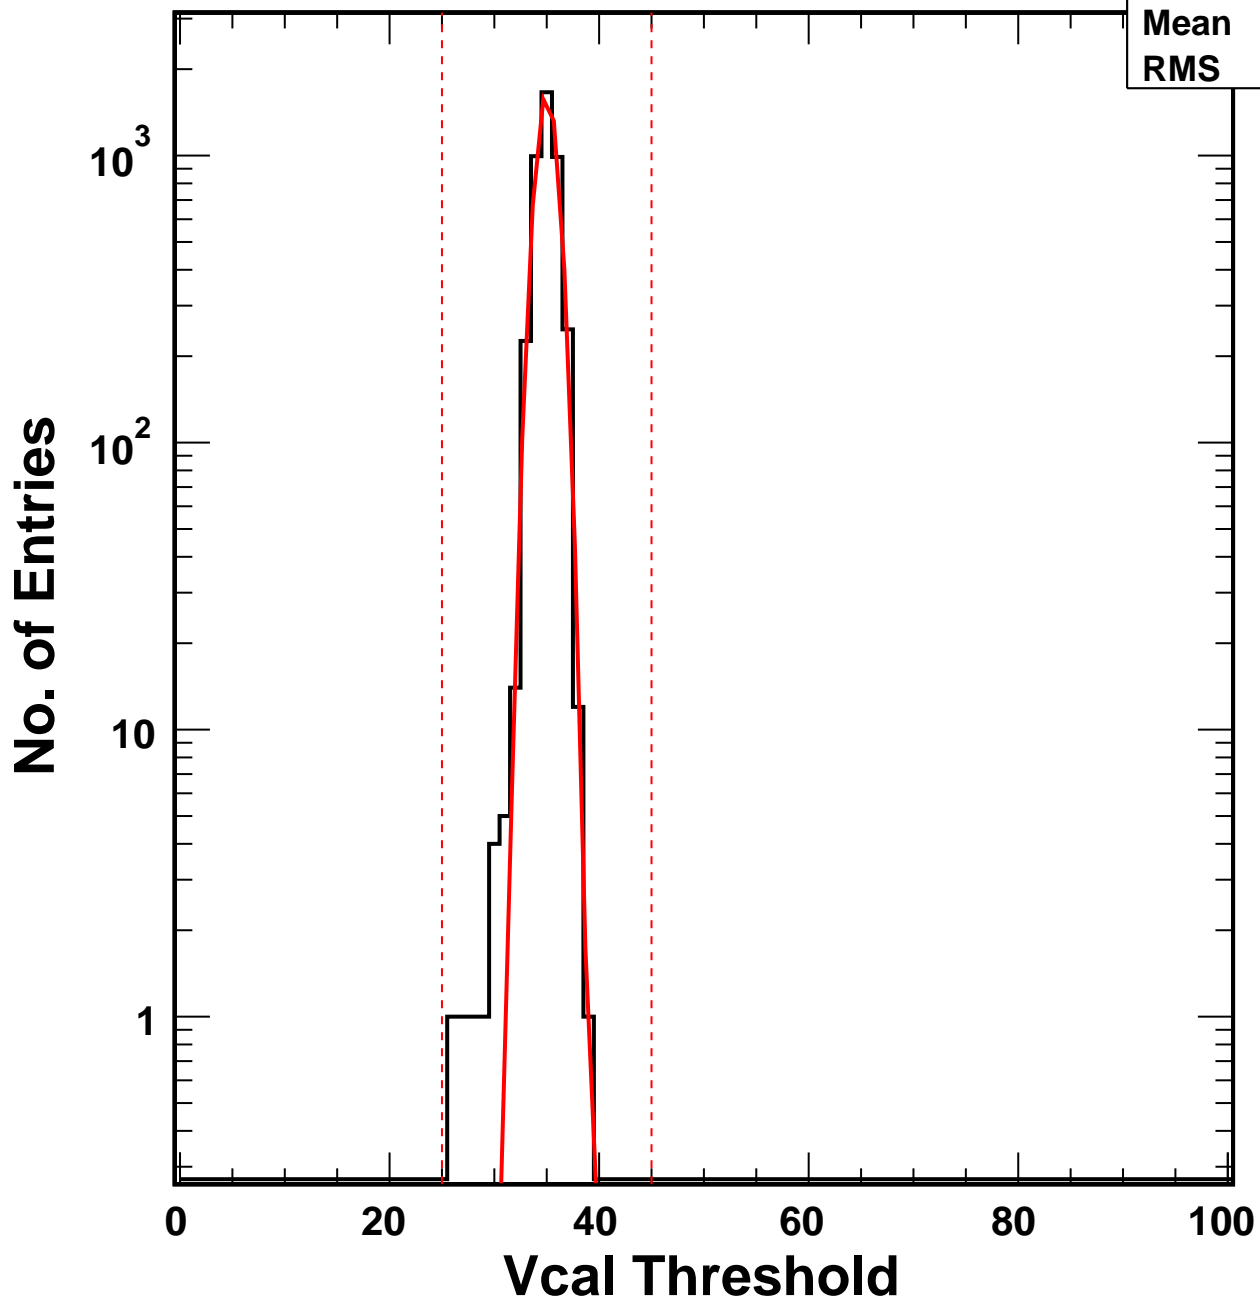

Vcal Threshold Trimmed

VcalThresholdTrimmed_1036

Entries 4160

Mean 34.99

RMS 1.045