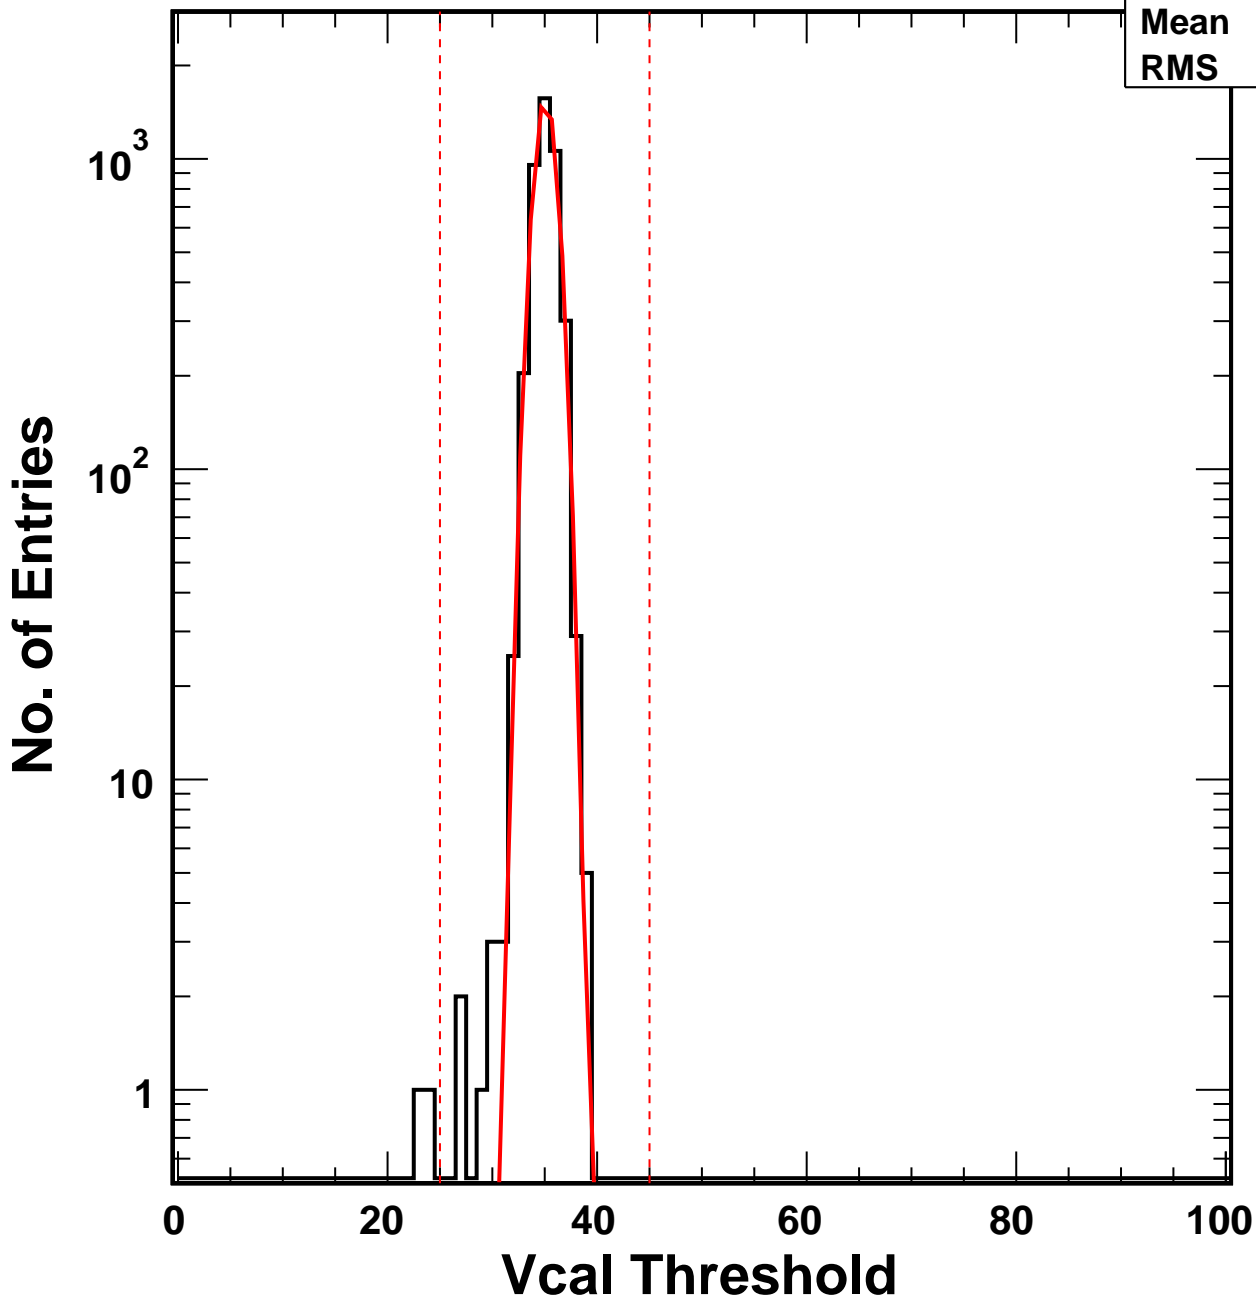

Vcal Threshold Trimmed

VcalThresholdTrimmed_1280

Entries 4160

Mean 35.06

RMS 1.111