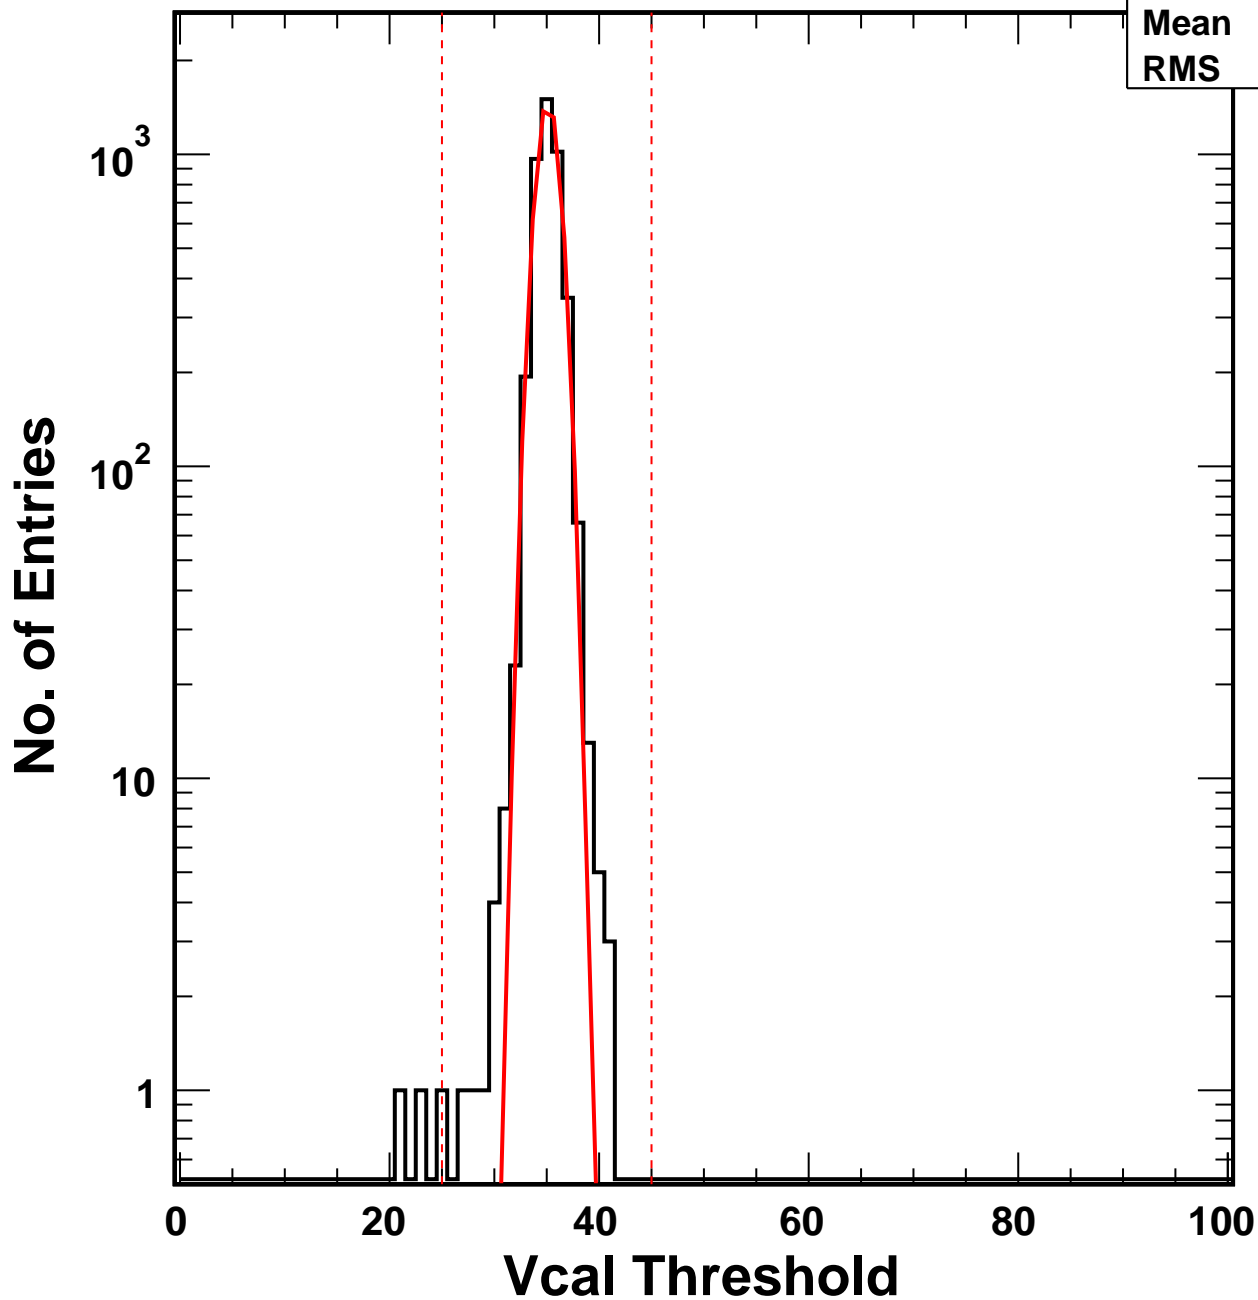

Vcal Threshold Trimmed

VcalThresholdTrimmed_1646

Entries 4159

Mean 35.11

RMS 1.217