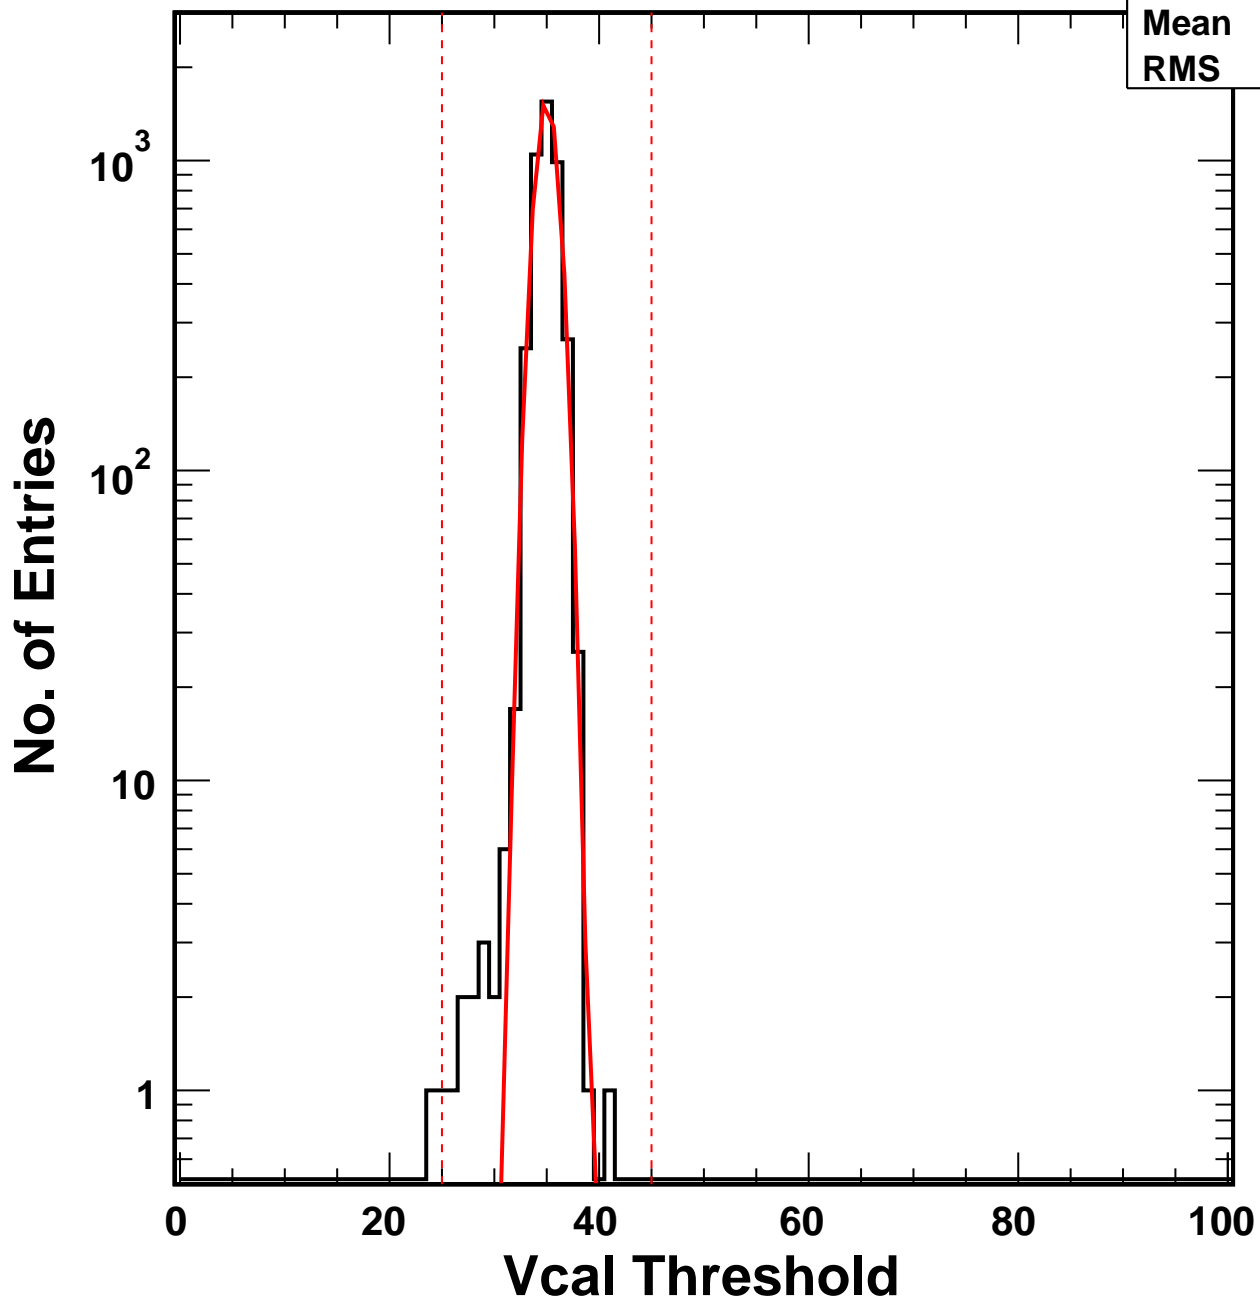

Vcal Threshold Trimmed

VcalThresholdTrimmed_745

Entries 4160

Mean 34.98

RMS 1.129