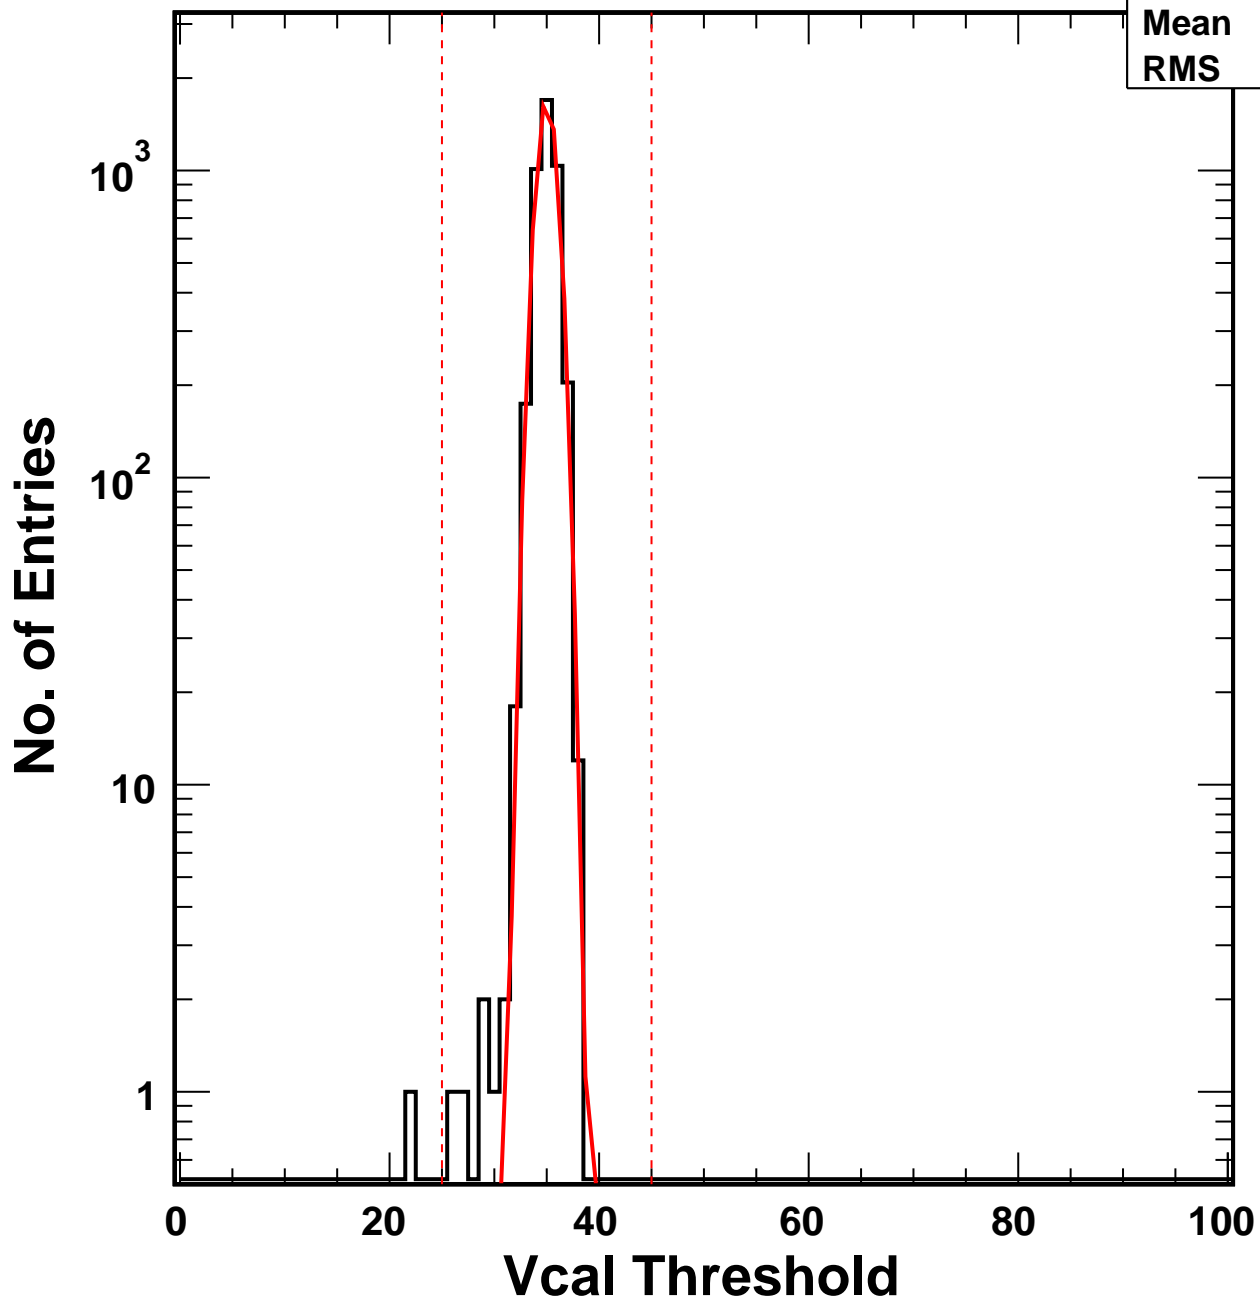

# Vcal Threshold Trimmed

VcalThresholdTrimmed\_7002

Entries 4160

Mean 35

RMS 1.013