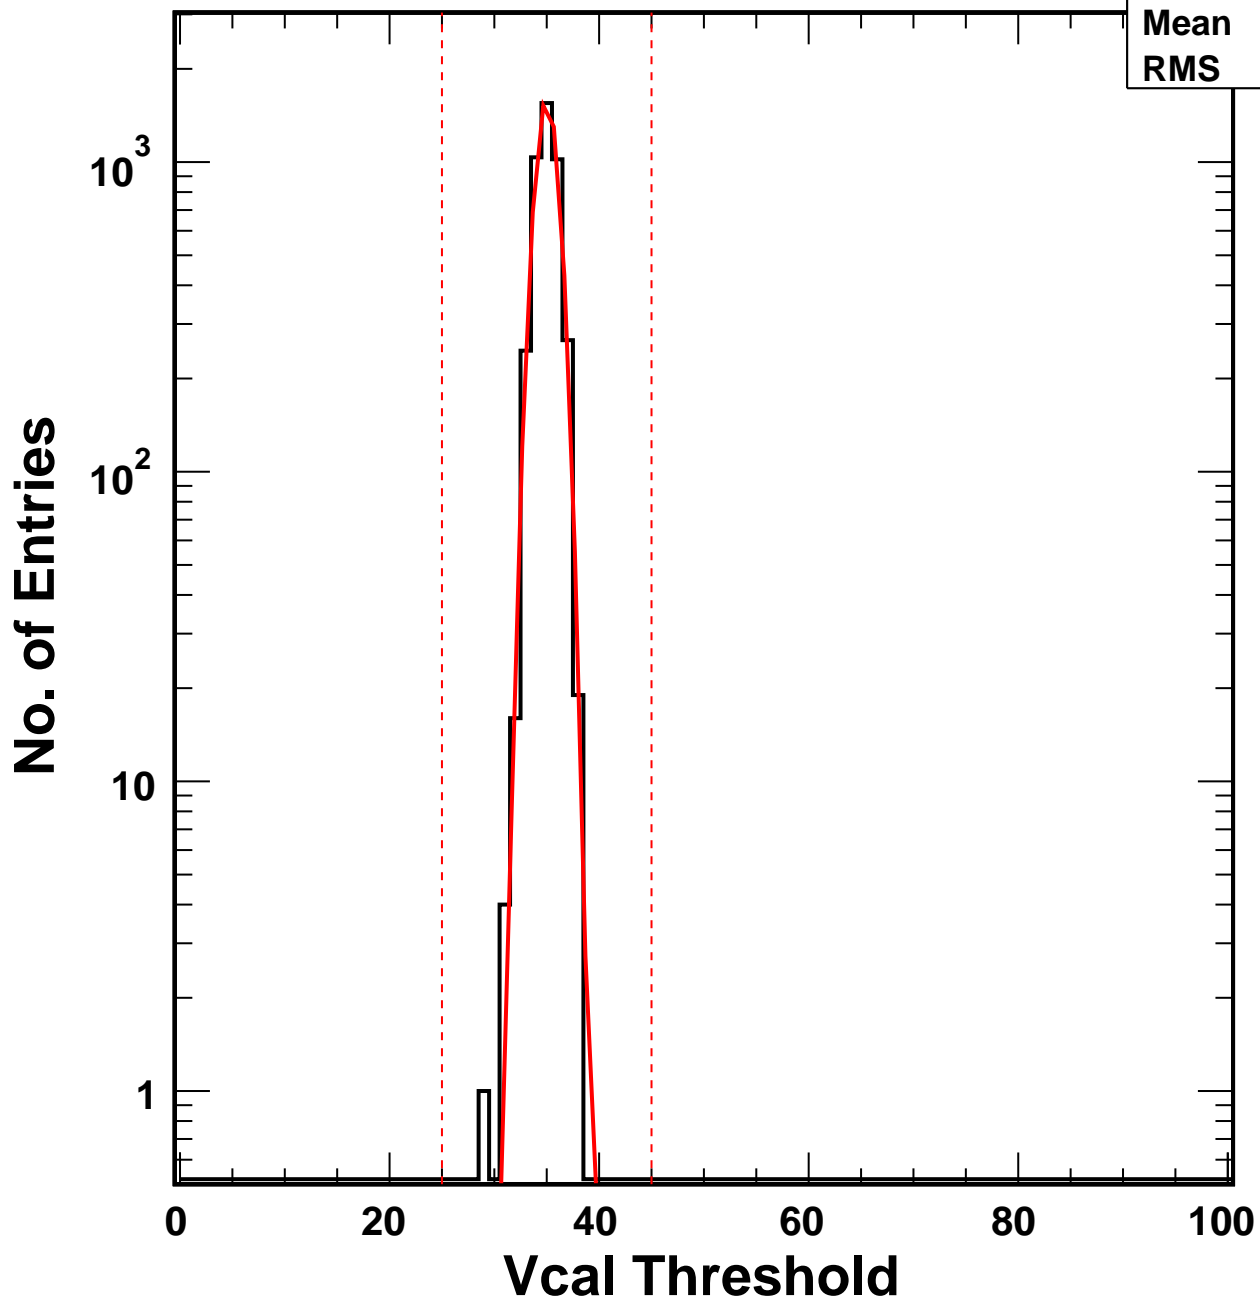

Vcal Threshold Trimmed

VcalThresholdTrimmed_4501

Entries 4160

Mean 35

RMS 1.042