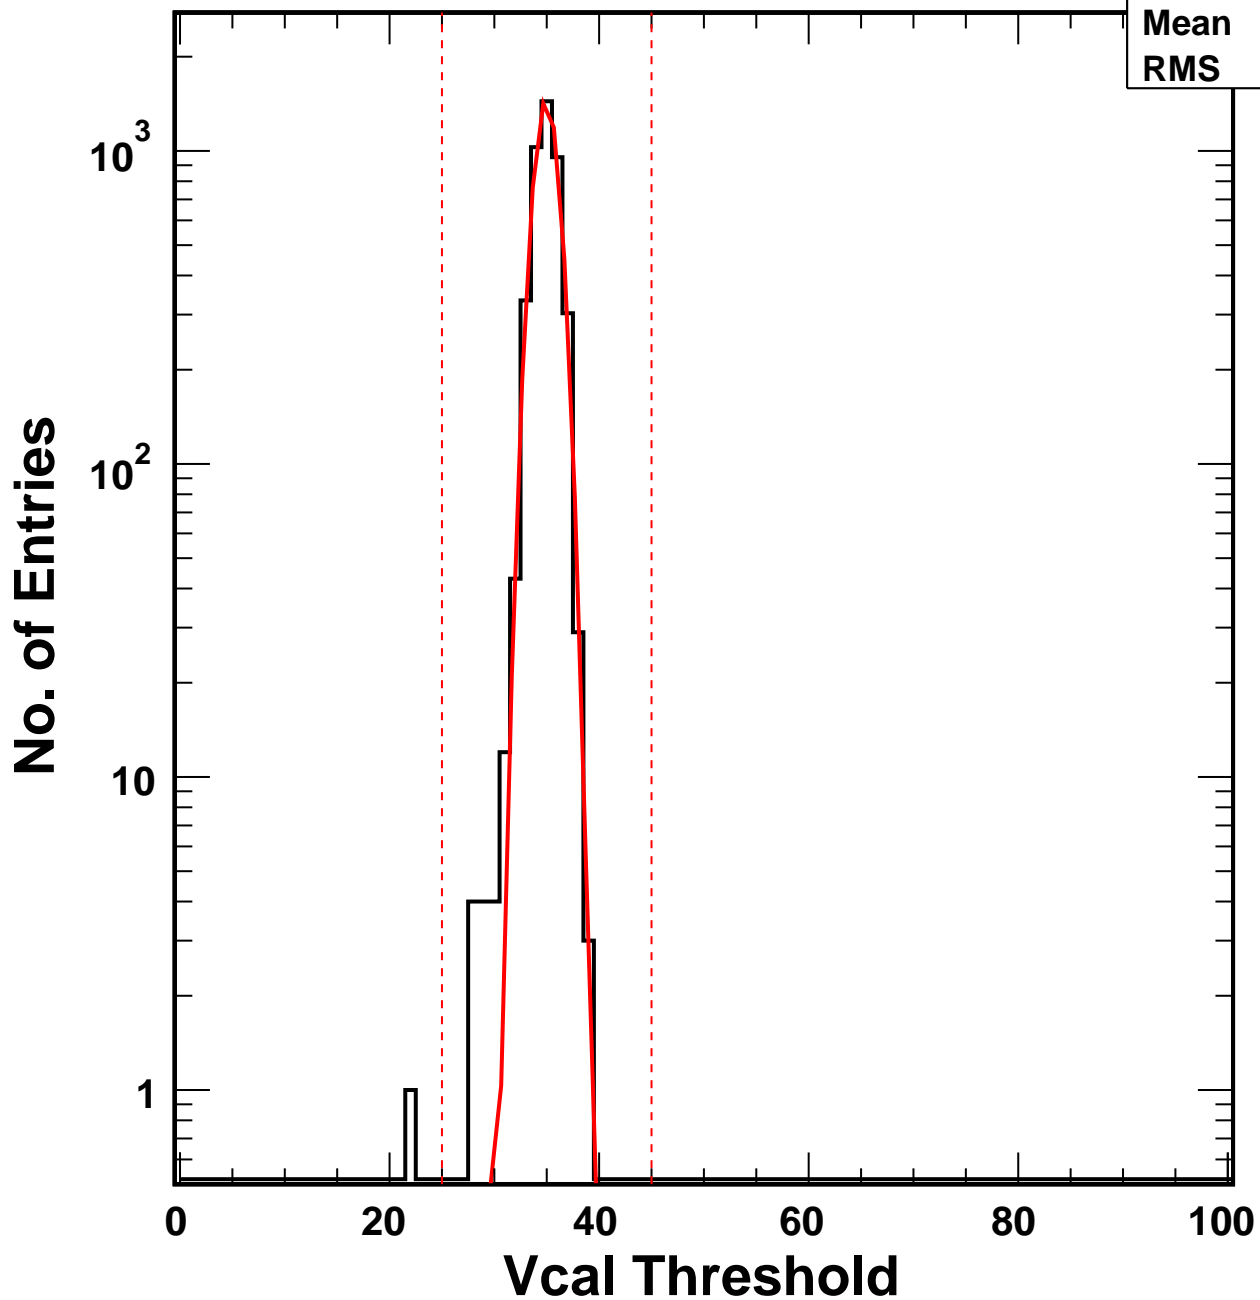

# Vcal Threshold Trimmed

VcalThresholdTrimmed\_4440

Entries 4160

Mean 34.93

RMS 1.201