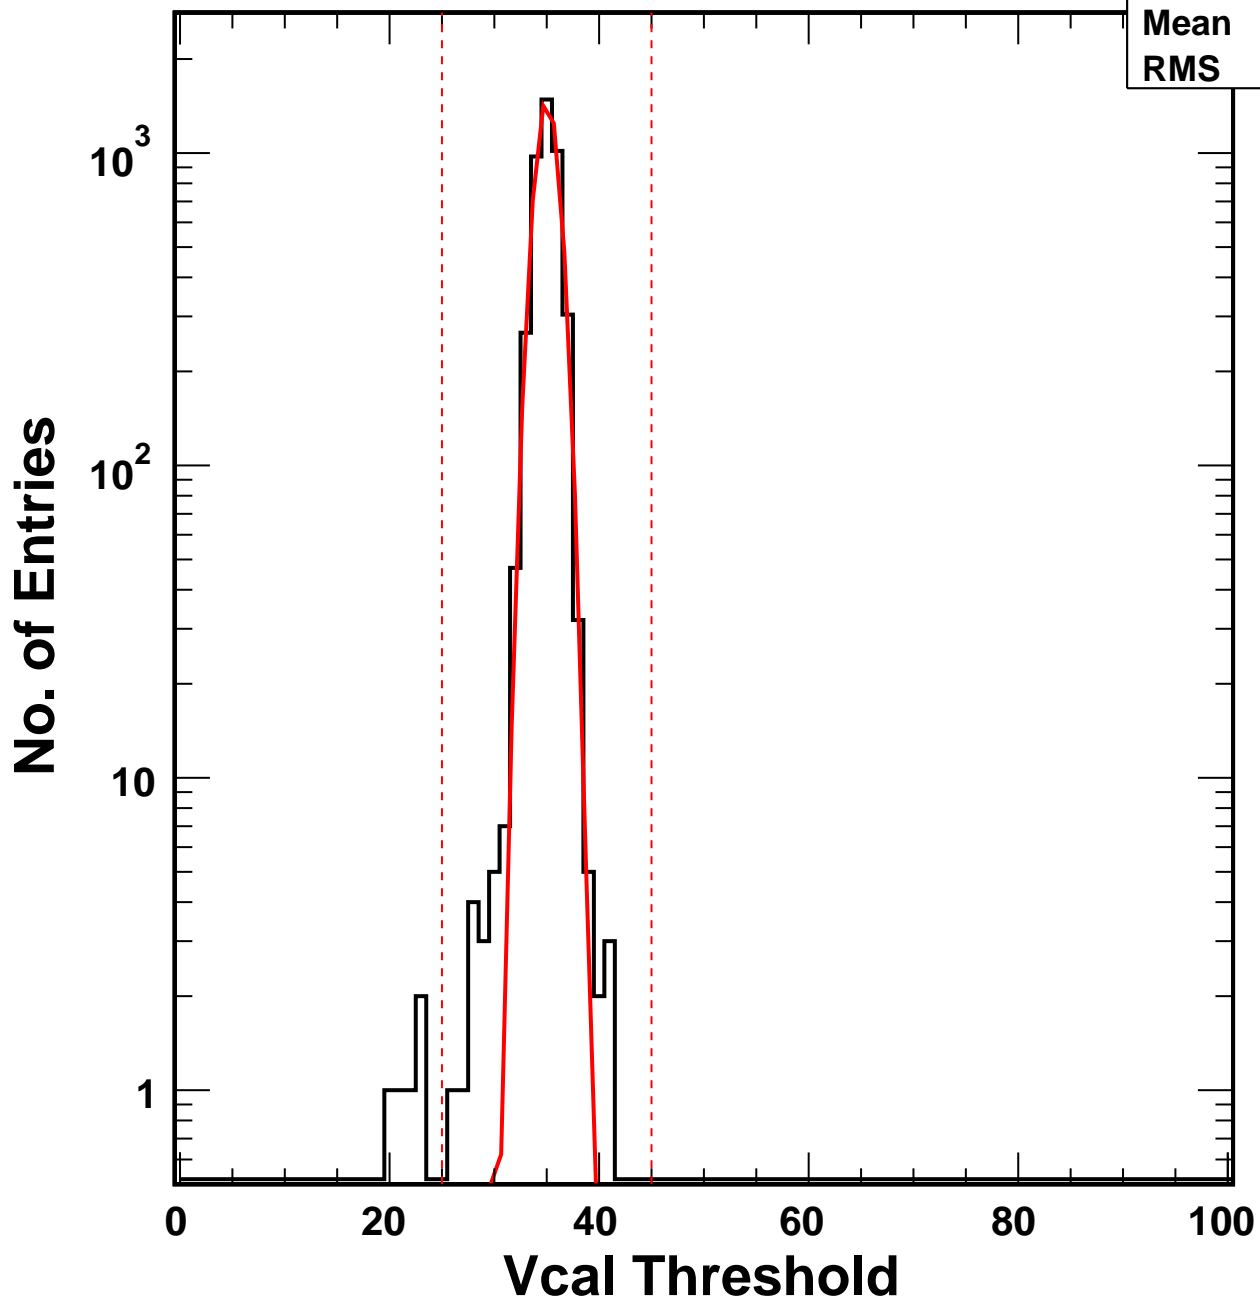

Vcal Threshold Trimmed

VcalThresholdTrimmed_2135

Entries 4160

Mean 34.99

RMS 1.277